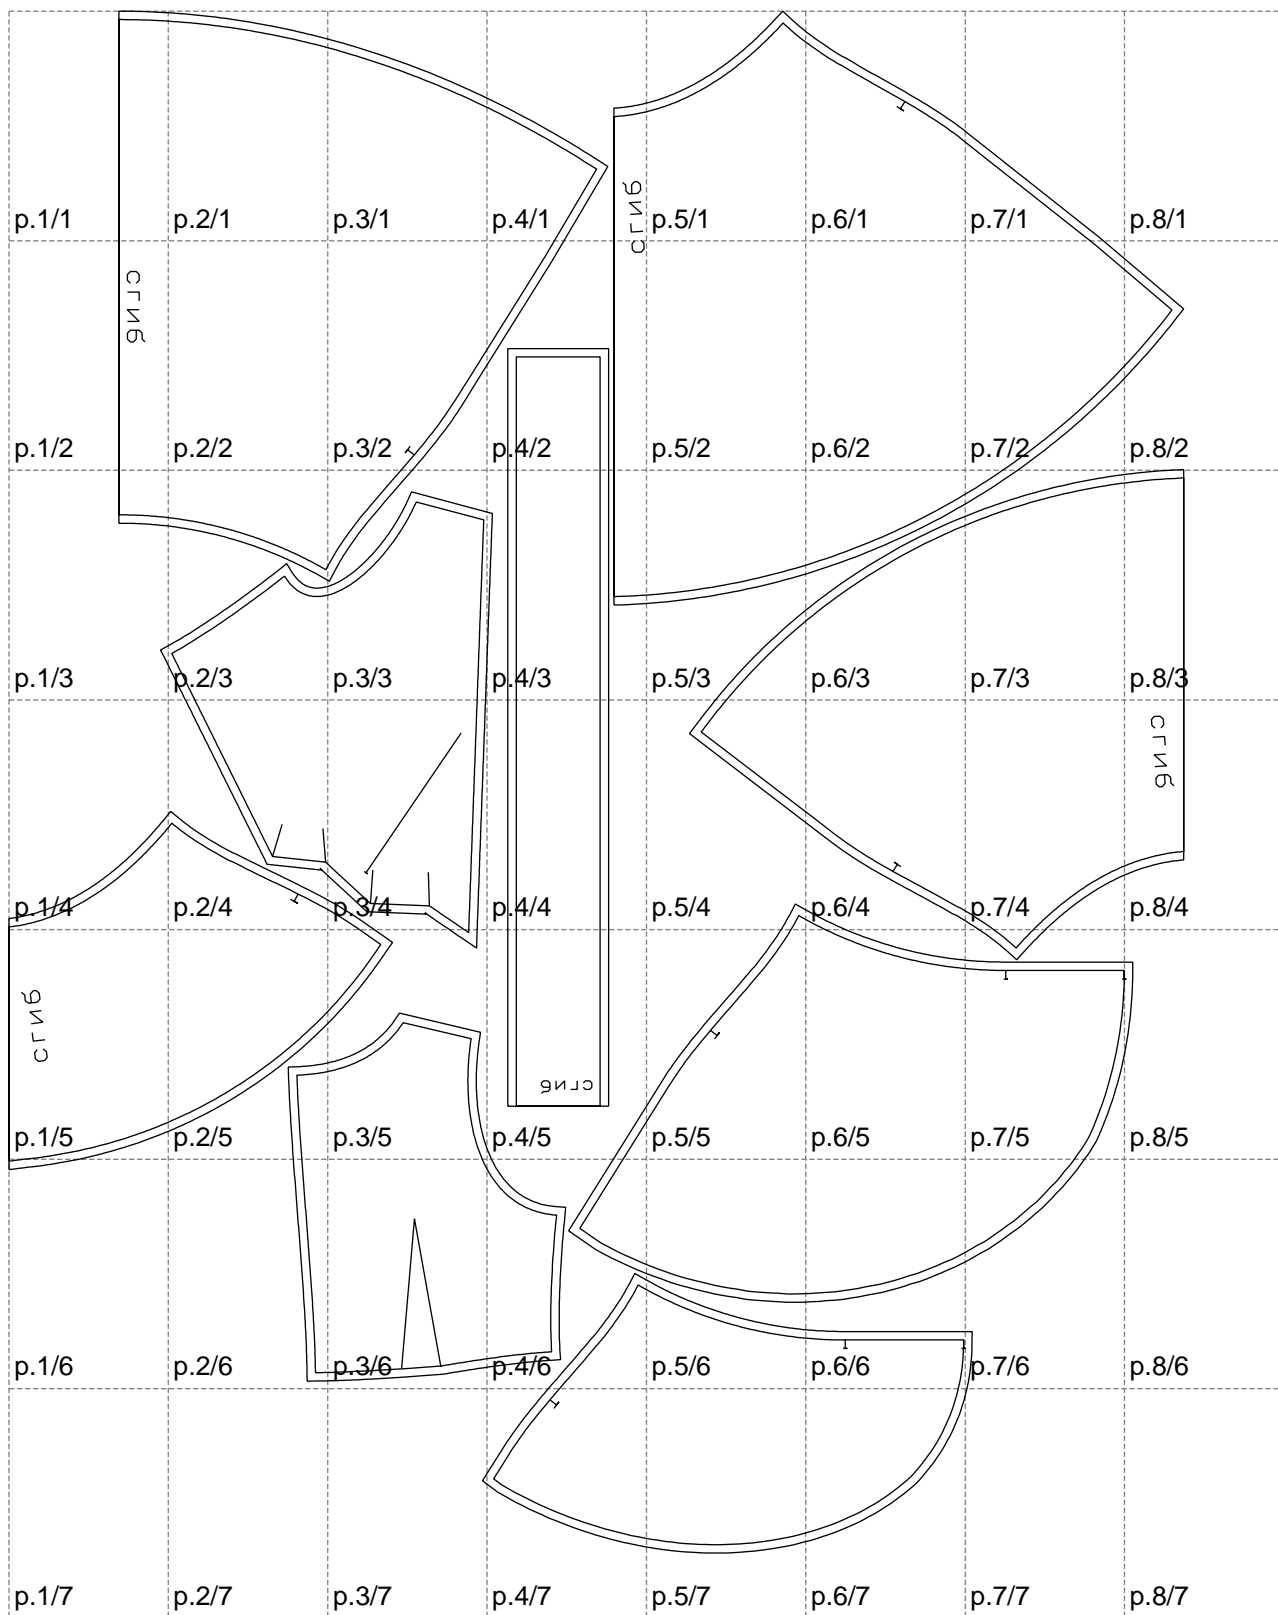

Not for print

Paper size: A4, size:1399.00 x1836.13 mm

# Example

size:1499.00 x3459.18 mm

Maneken =1 ver.0

rz\_1=170

rz\_16=108

rz\_17=92.5

rz\_18=89.2

rz\_19=116

rz\_20=113

---

. . . . .  
. . . . .  
. . . . .