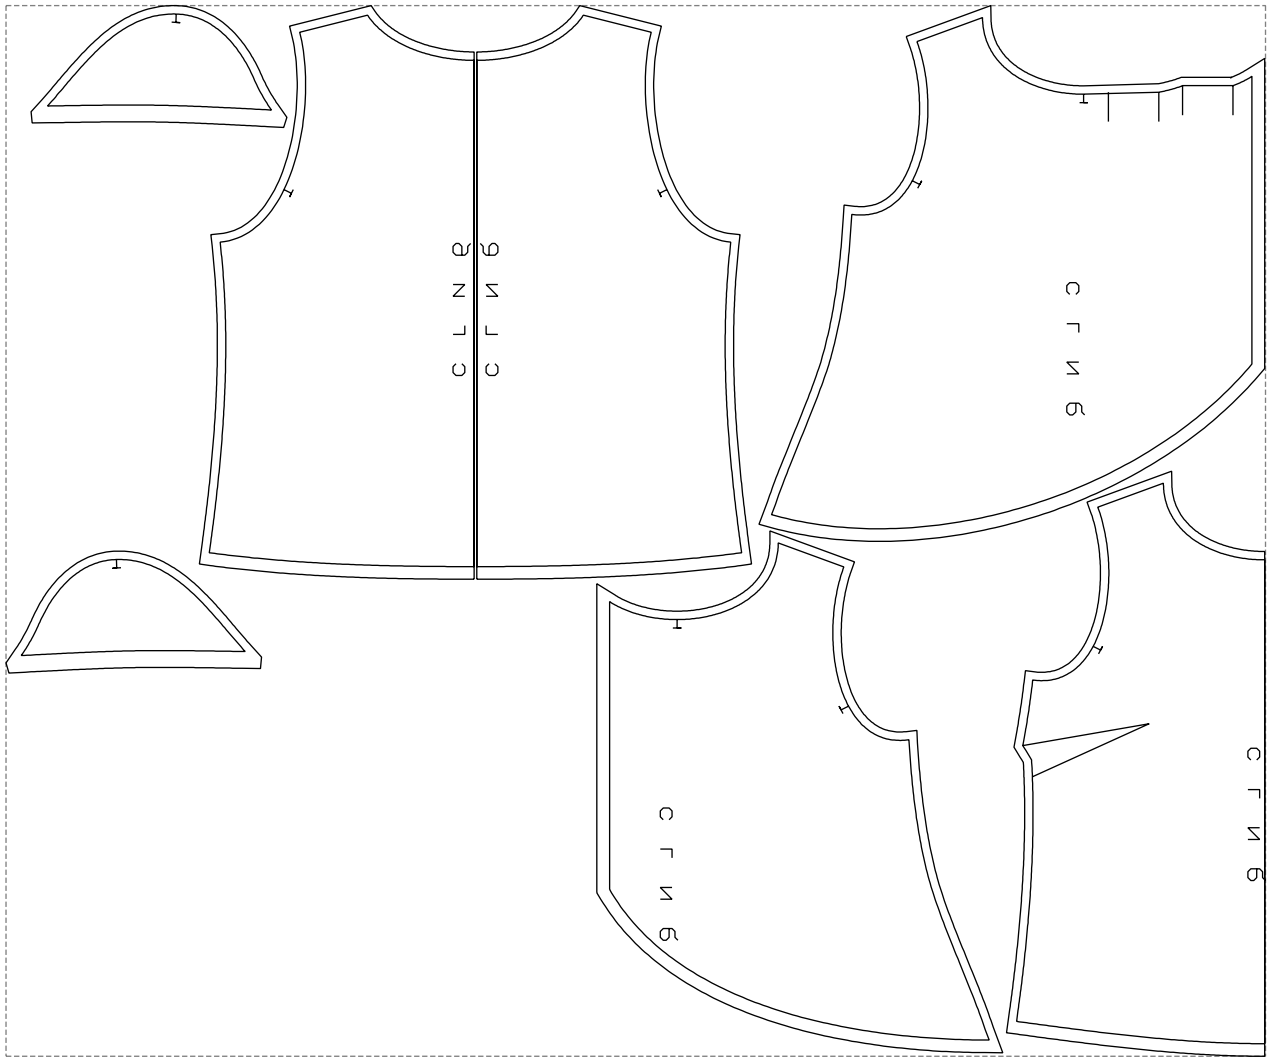

Not for print

Paper size: A4, size:1399.00 x1234.29 mm

# Example

size:1500.00 x1251.57 mm

Maneken =1 ver.0

rz\_1=170

rz\_16=108

rz\_17=92.5

rz\_18=89.2

rz\_19=116