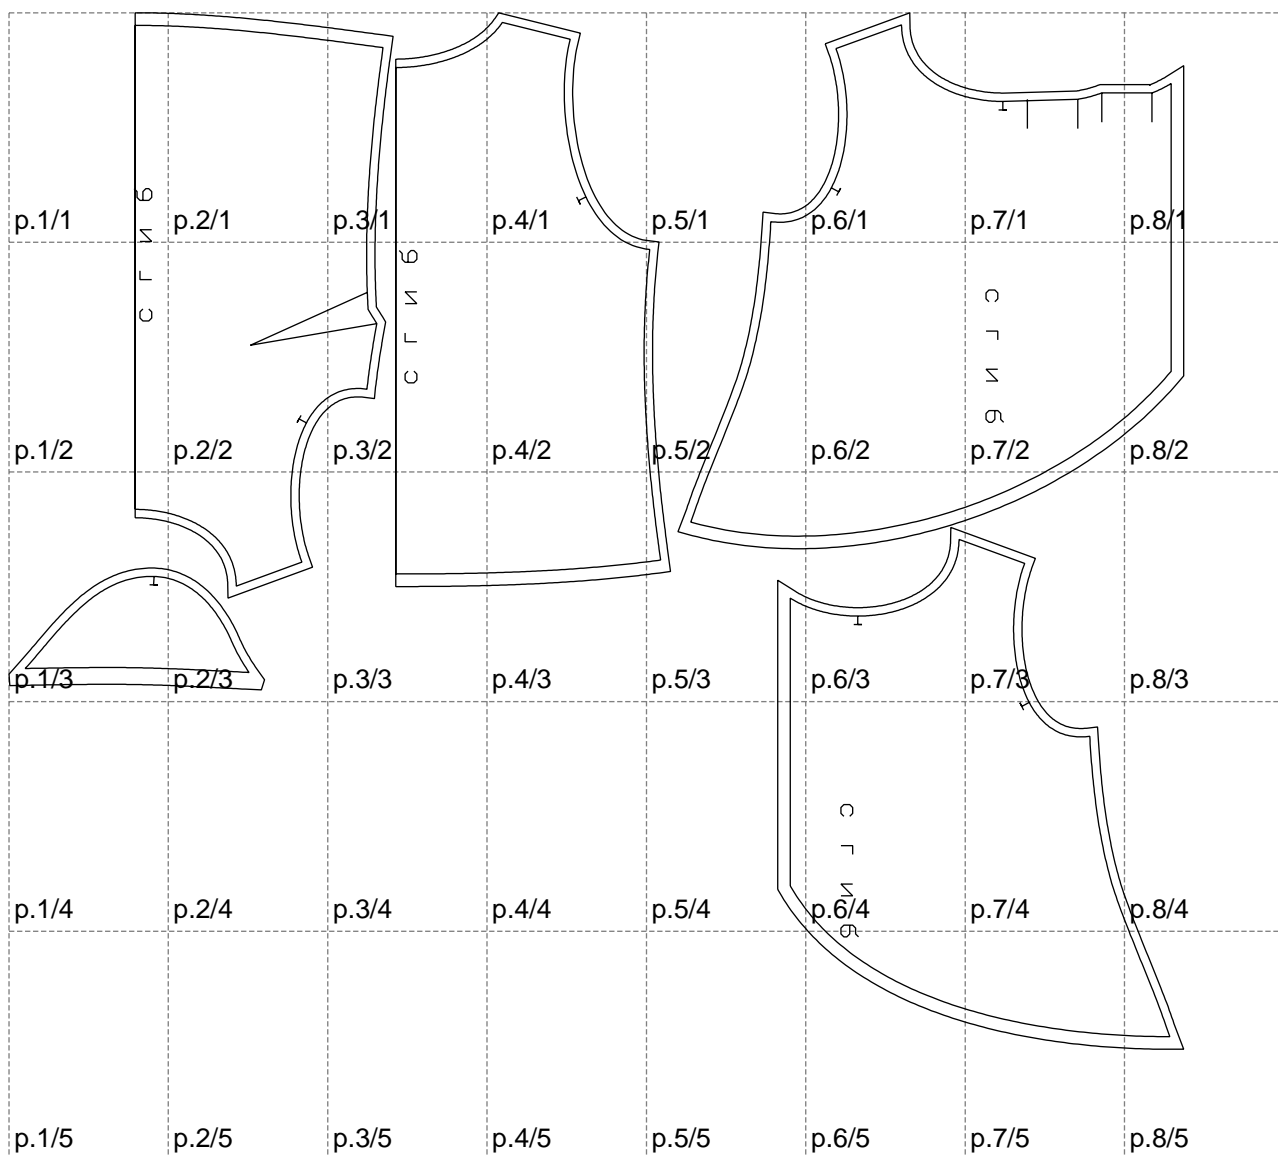

Not for print

Paper size: A4, size:1399.00 x1234.29 mm

# Example

size:1500.00 x1251.57 mm

Maneken =1 ver.0

rz\_1=170

rz\_16=108

rz\_17=92.5

rz\_18=89.2

rz\_19=116

rz\_20=113

---

. . . . .  
. . . . .  
. . . . .