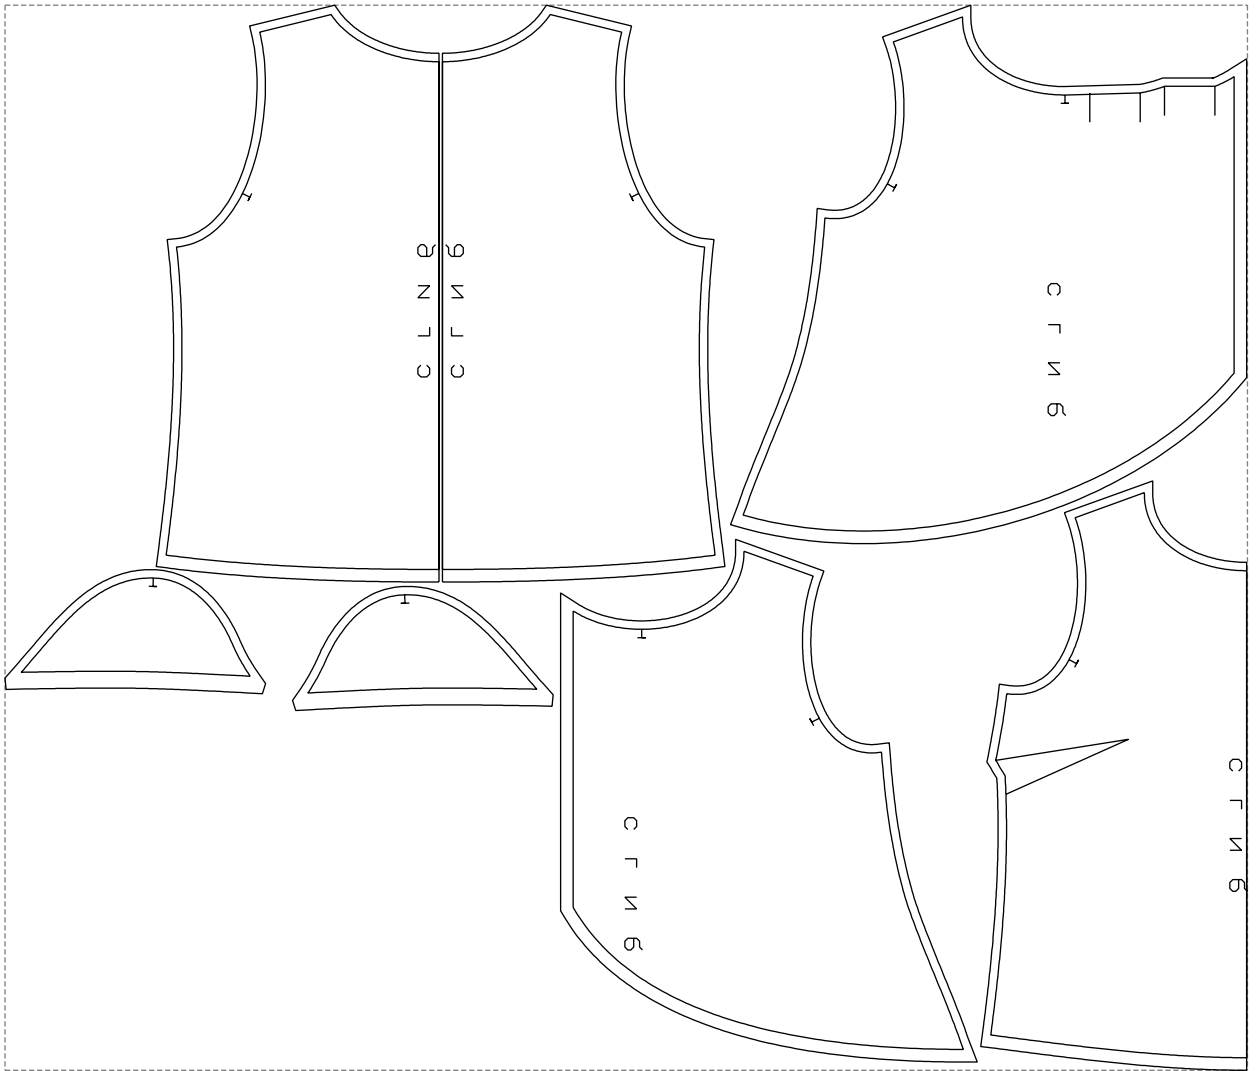

Not for print

Paper size: A4, size:1279.74 x1244.51 mm

# Example

size:1479.85 x1268.86 mm

Maneken =1 ver.0

rz\_1=170

rz\_16=112

rz\_17=96.2

rz\_18=94

rz\_19=120