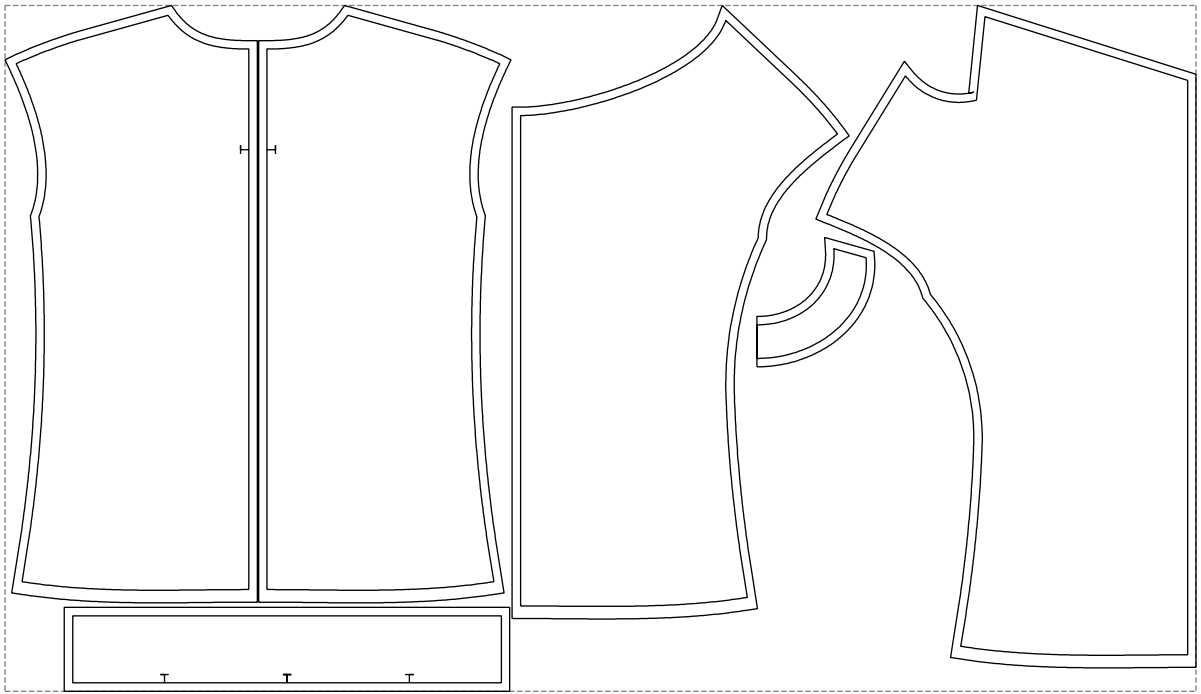

Not for print

Paper size: A4, size:1348.50 x812.82 mm

# Example

size:1418.44 x816.83 mm

Maneken =1 ver.0

rz\_1=170

rz\_16=88

rz\_17=75.6

rz\_18=67.6

rz\_19=96