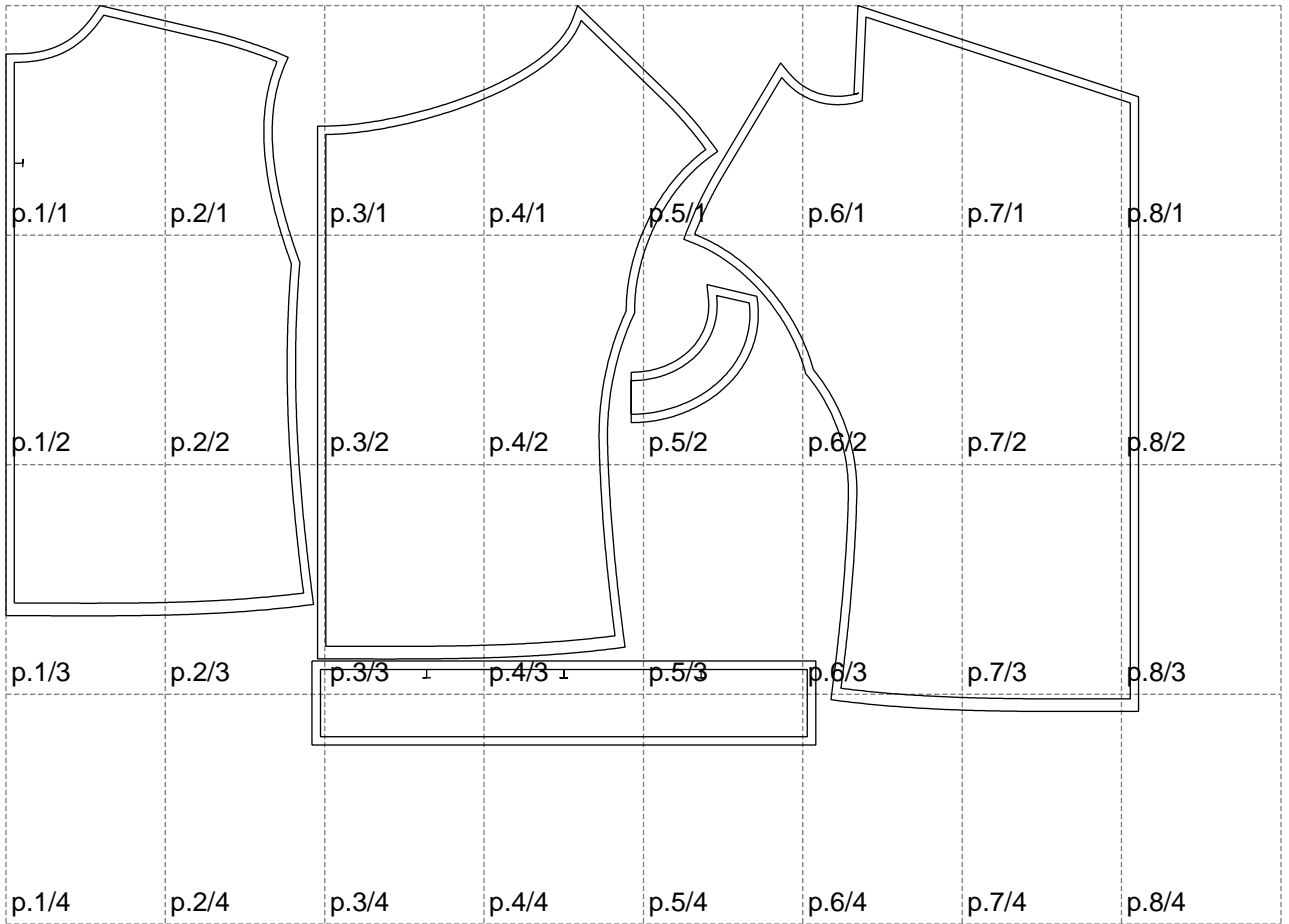

Not for print

Paper size: A4, size:1348.87 x880.56 mm

# Example

size:1348.65 x1455.21 mm

Maneken =1 ver.0

rz\_1=170

rz\_16=120

rz\_17=104

rz\_18=103.6

rz\_19=128

rz\_20=125.1

---

. . . . .  
. . . . .  
. . . . .