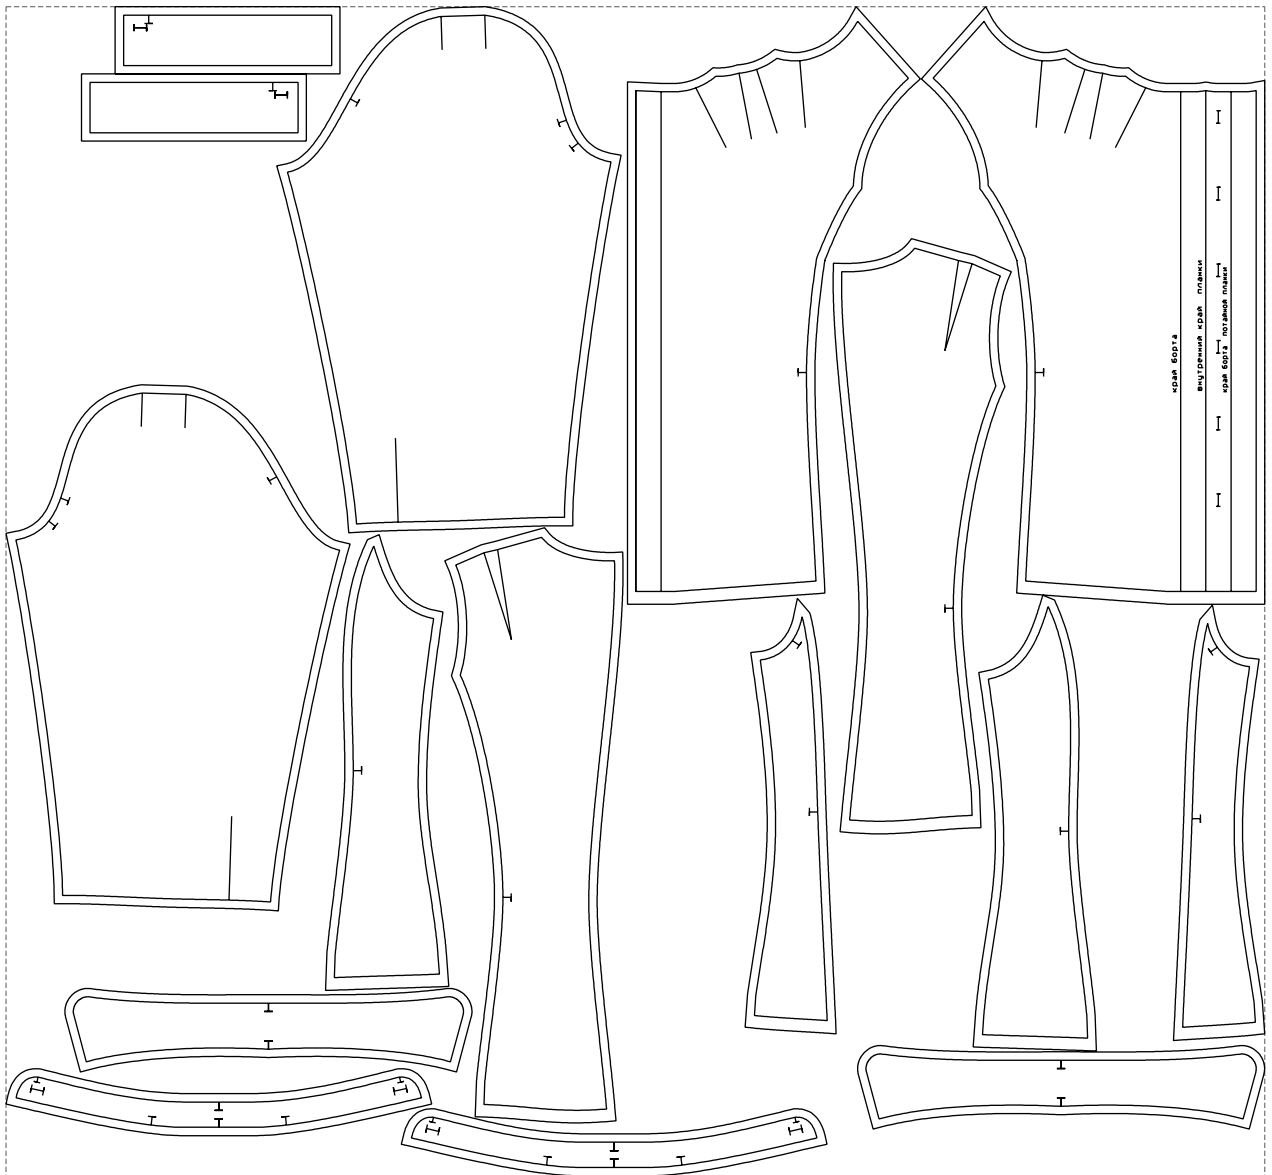

Not for print

Paper size: A4, size:1388.94 x888.47 mm

# Example

size:1499.00 x1392.52 mm

Maneken =1 ver.0

rz\_1=170

rz\_16=88

rz\_17=75.6

rz\_18=67.6

rz\_19=96

rz\_20=94.6

---

. . . . .  
. . . . .  
. . . . .