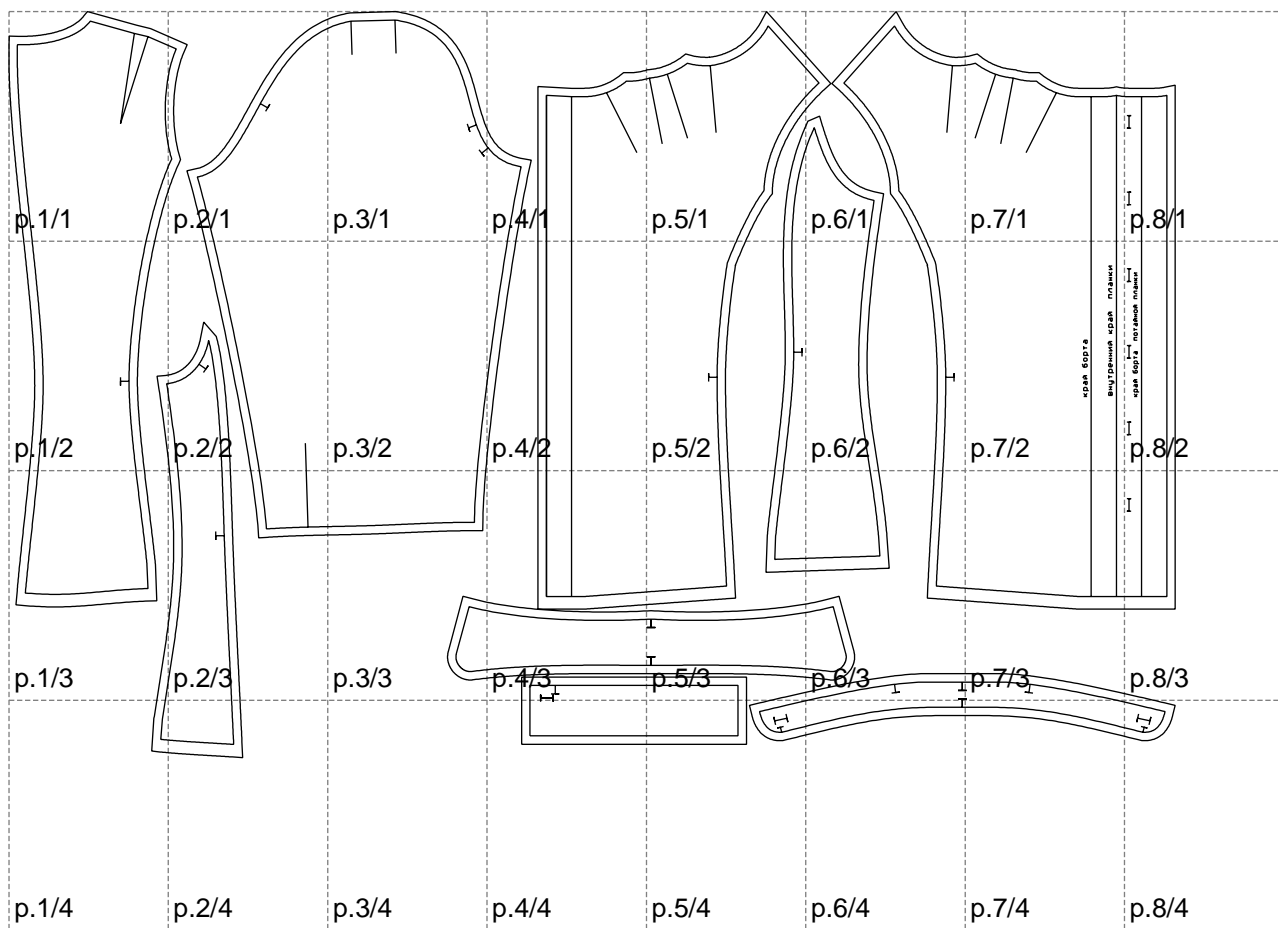

Not for print

Paper size: A4, size:1388.94 x888.47 mm

# Example

size:1499.00 x1392.52 mm

Maneken =1 ver.0

rz\_1=170

rz\_16=88

rz\_17=75.6

rz\_18=67.6

rz\_19=96

rz\_20=94.6

---

. . . . .  
. . . . .  
. . . . .