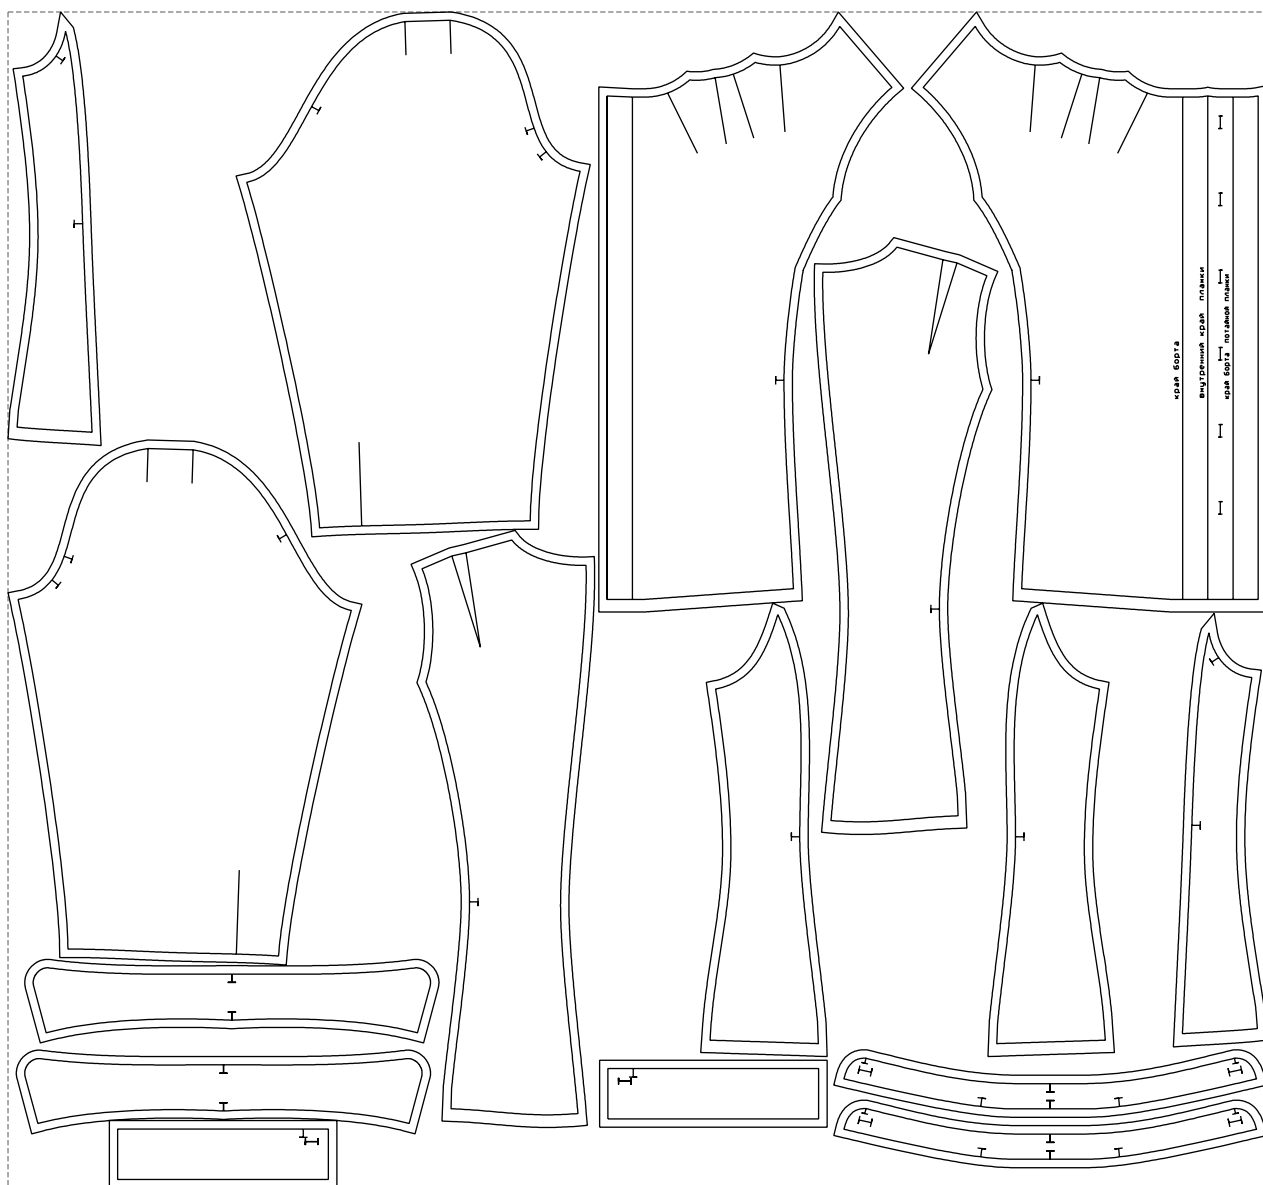

Not for print

Paper size: A4, size:1358.73 x992.51 mm

# Example

size:1499.00 x1400.72 mm

Maneken =1 ver.0

rz\_1=170

rz\_16=92

rz\_17=78.8

rz\_18=71.8

rz\_19=100

rz\_20=98.1

---

. . . . .  
. . . . .  
. . . . .