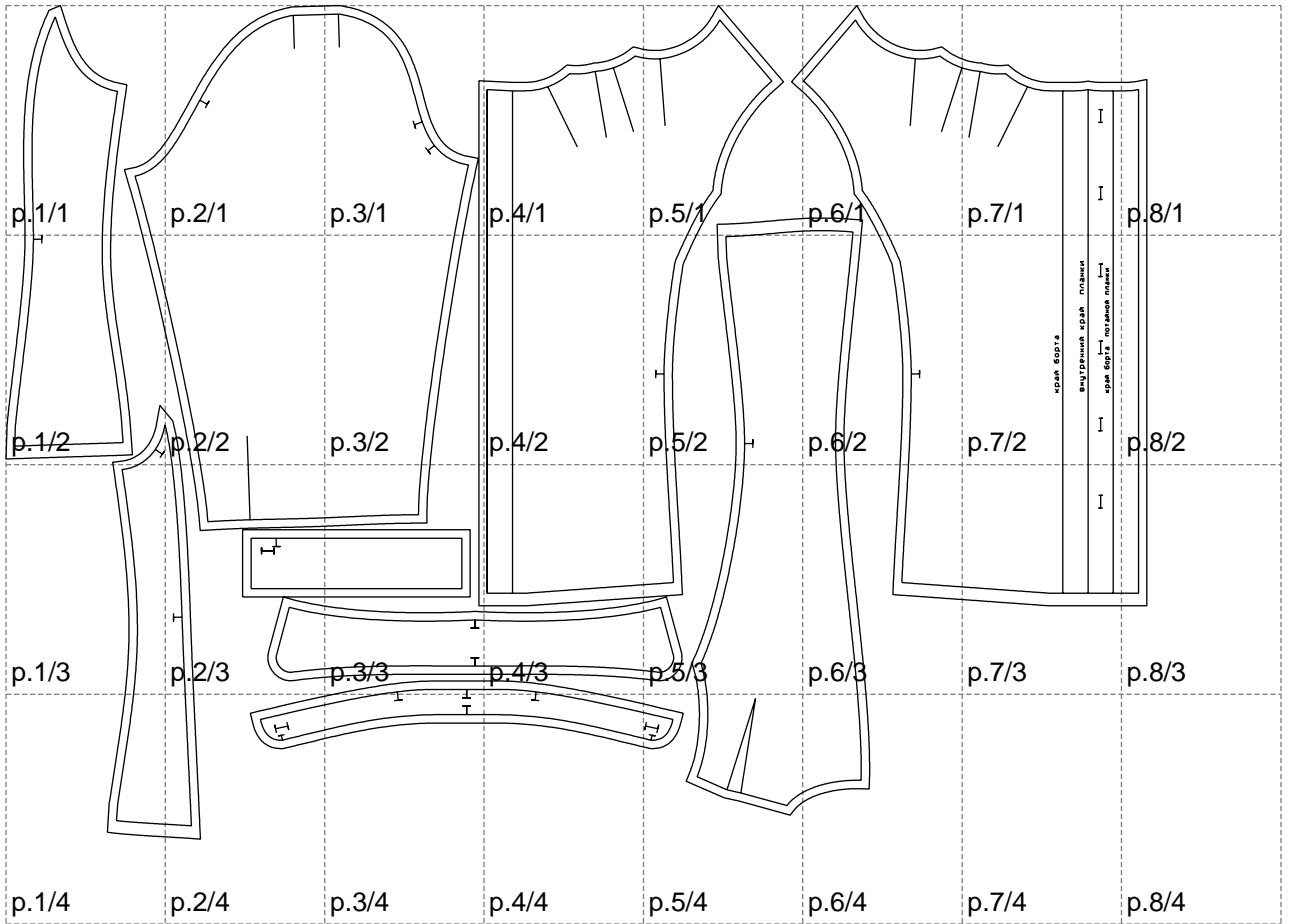

Not for print

Paper size: A4, size:1358.73 x992.51 mm

# Example

size:1499.00 x1400.72 mm

Maneken =1 ver.0

rz\_1=170

rz\_16=92

rz\_17=78.8

rz\_18=71.8

rz\_19=100

rz\_20=98.1

---

. . . . .  
. . . . .  
. . . . .