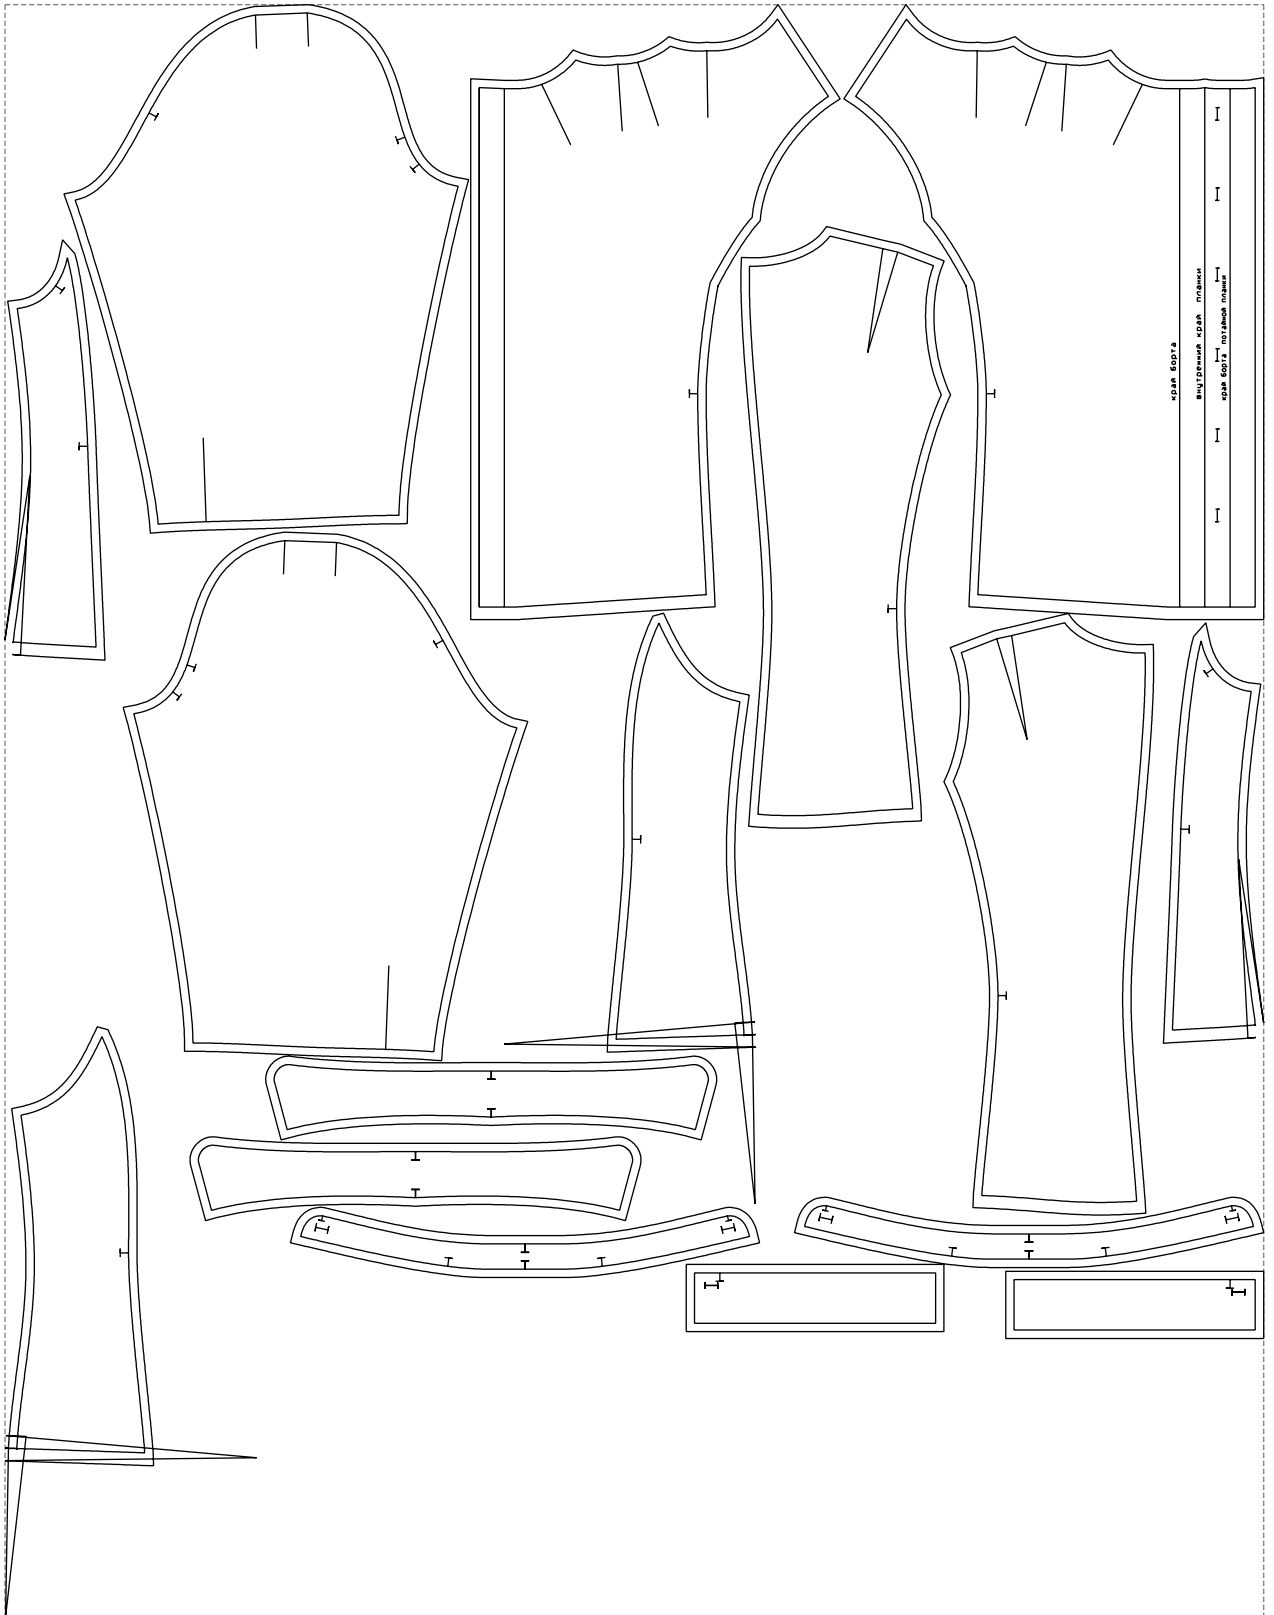

Not for print

Paper size: A4, size:1399.00 x1252.38 mm

# Example

size:1499.00 x1920.99 mm

Maneken =1 ver.0

rz\_1=170

rz\_16=116

rz\_17=100

rz\_18=98.8

rz\_19=124