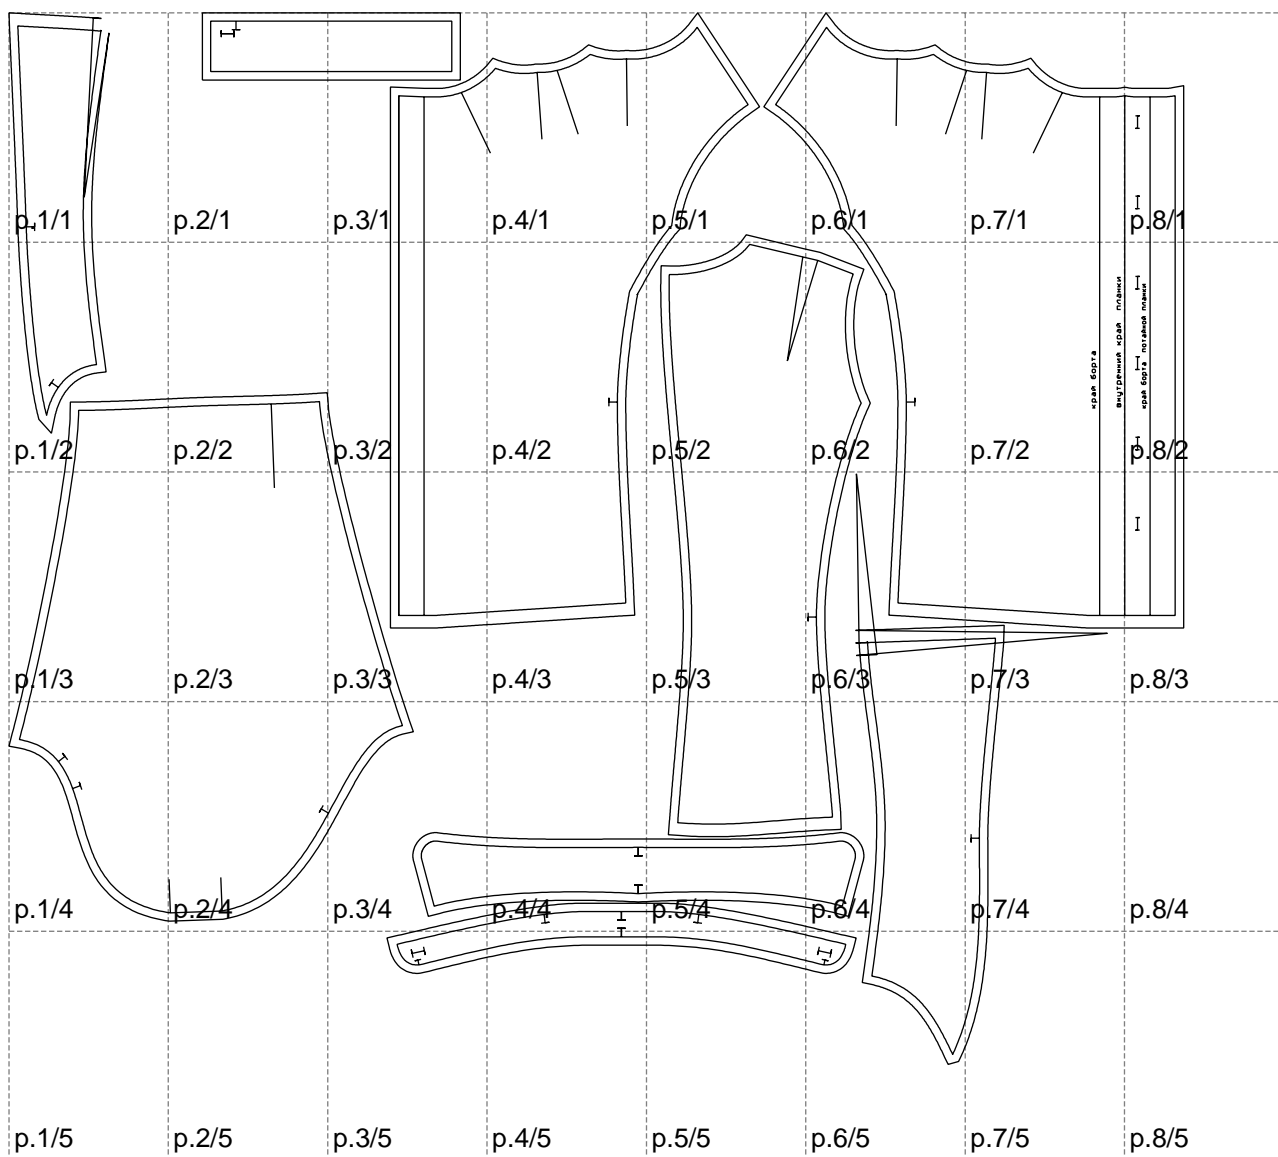

Not for print

Paper size: A4, size:1399.00 x1252.38 mm

# Example

size:1499.00 x1920.99 mm

Maneken =1 ver.0

rz\_1=170

rz\_16=116

rz\_17=100

rz\_18=98.8

rz\_19=124

rz\_20=121

---

. . . . .  
. . . . .  
. . . . .