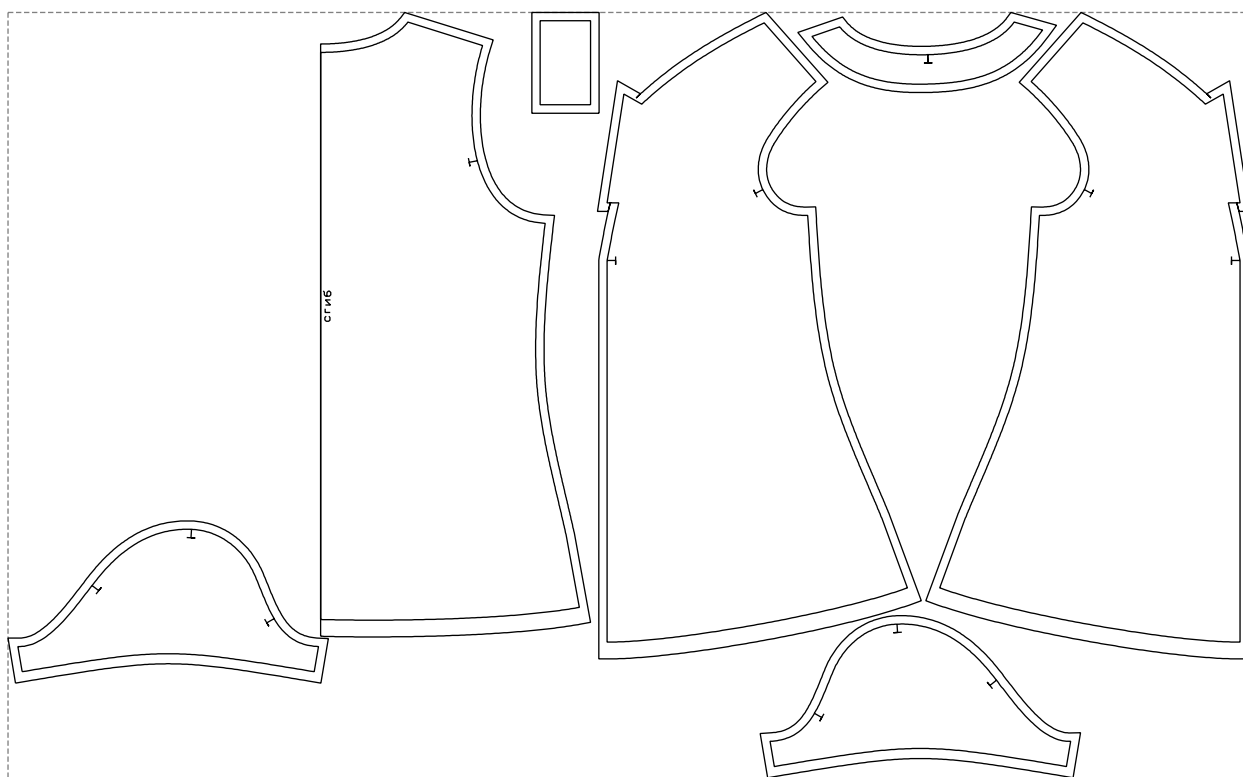

Not for print

Paper size: A4, size:1318.92 x770.17 mm

# Example

size:1478.87 x911.70 mm

Maneken =1 ver.0

rz\_1=170

rz\_16=92

rz\_17=78.8

rz\_18=71.8

rz\_19=100

rz\_20=98.1

---

. . . . .  
. . . . .  
. . . . .