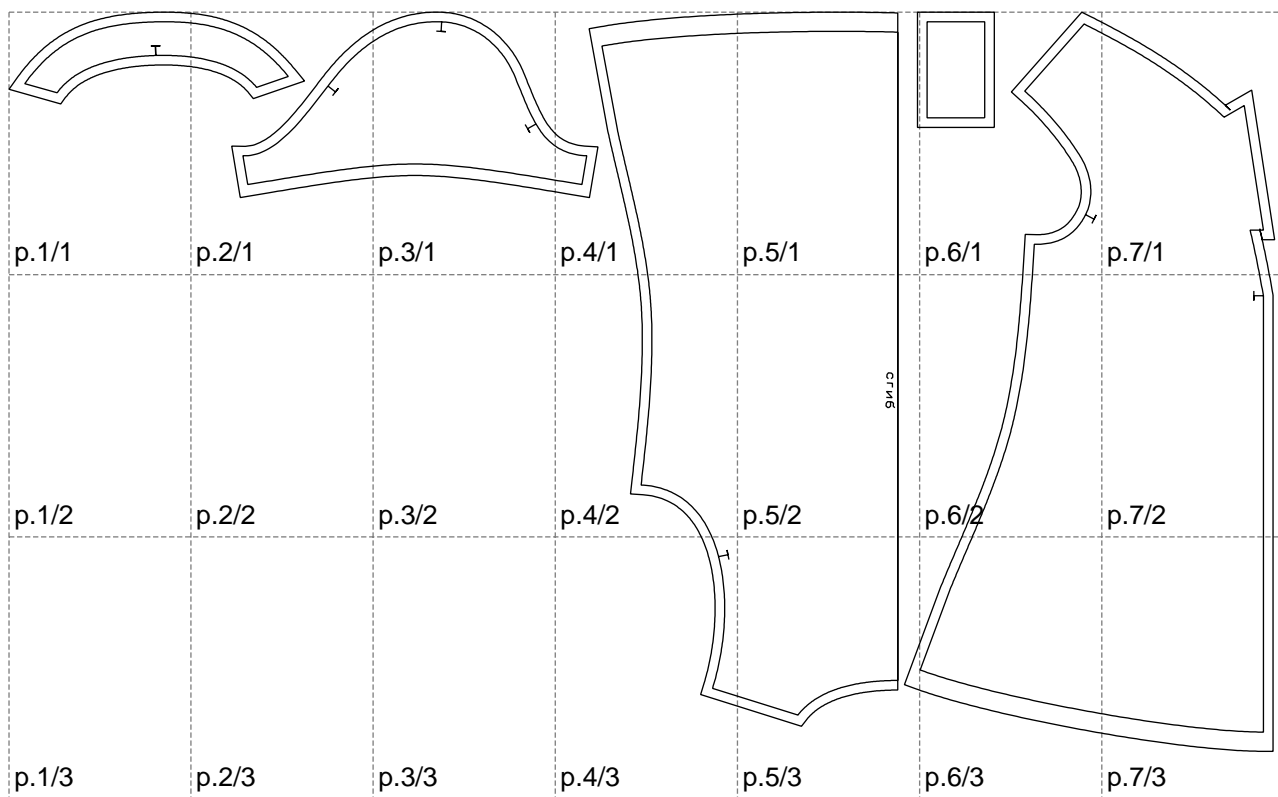

Not for print

Paper size: A4, size:1318.92 x770.17 mm

# Example

size:1478.87 x911.70 mm

Maneken =1 ver.0

rz\_1=170

rz\_16=92

rz\_17=78.8

rz\_18=71.8

rz\_19=100

rz\_20=98.1

---

. . . . .  
. . . . .  
. . . . .