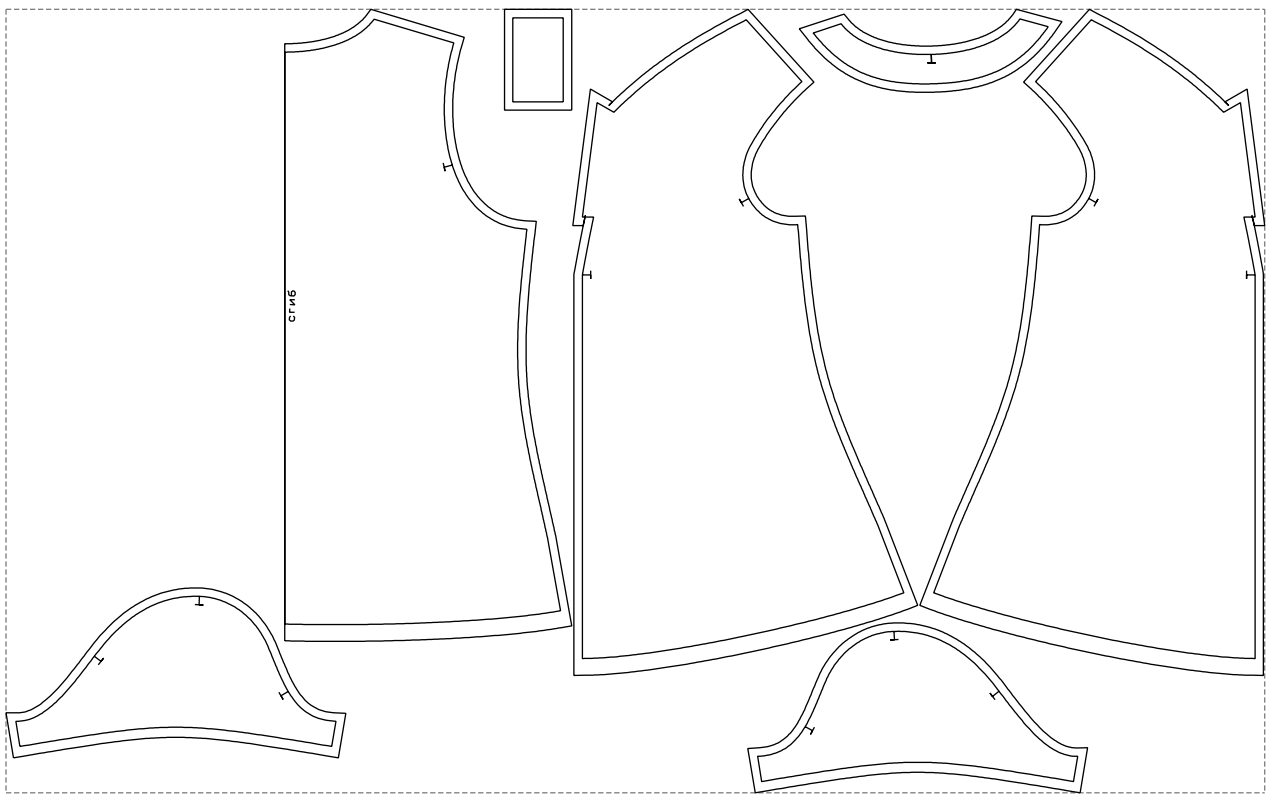

Not for print

Paper size: A4, size:1378.89 x793.28 mm

# Example

size:1499.00 x933.15 mm

Maneken =1 ver.0

rz\_1=170

rz\_16=100

rz\_17=85.4

rz\_18=80.2

rz\_19=108

rz\_20=105.4

---

. . . . .  
. . . . .  
. . . . .