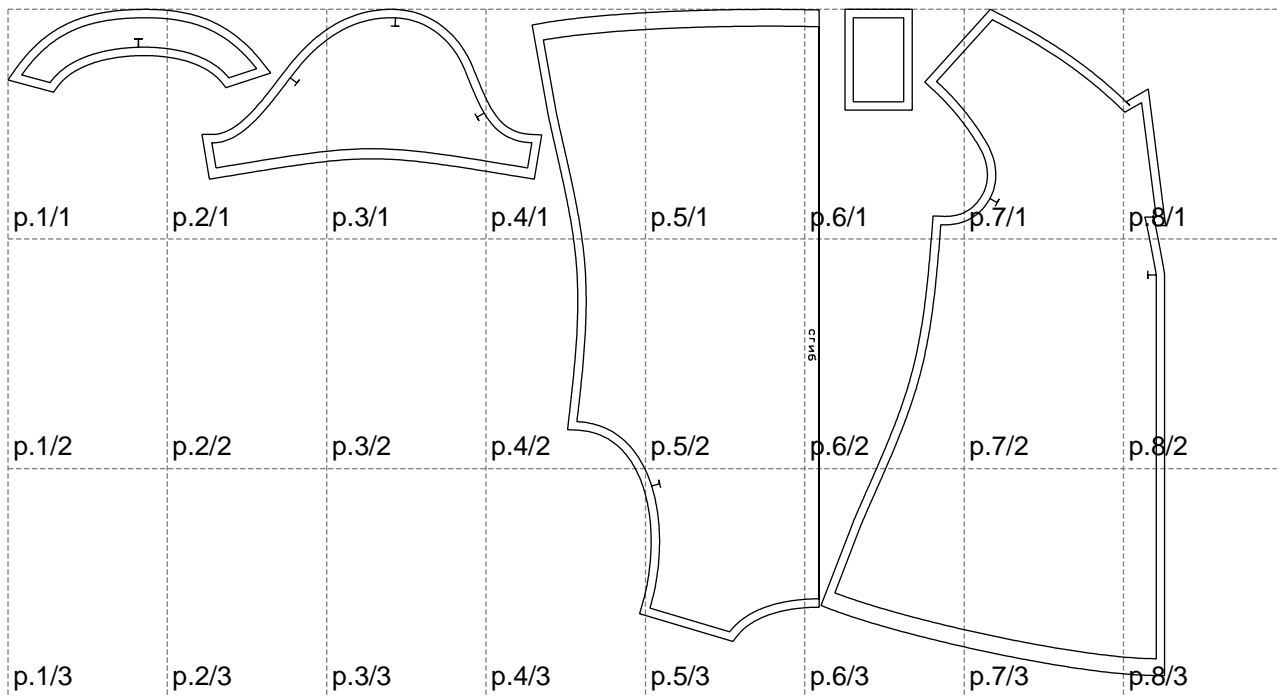

Not for print

Paper size: A4, size:1378.89 x793.28 mm

# Example

size:1499.00 x933.15 mm

Maneken =1 ver.0

rz\_1=170

rz\_16=100

rz\_17=85.4

rz\_18=80.2

rz\_19=108

rz\_20=105.4

---

. . . . .  
. . . . .  
. . . . .