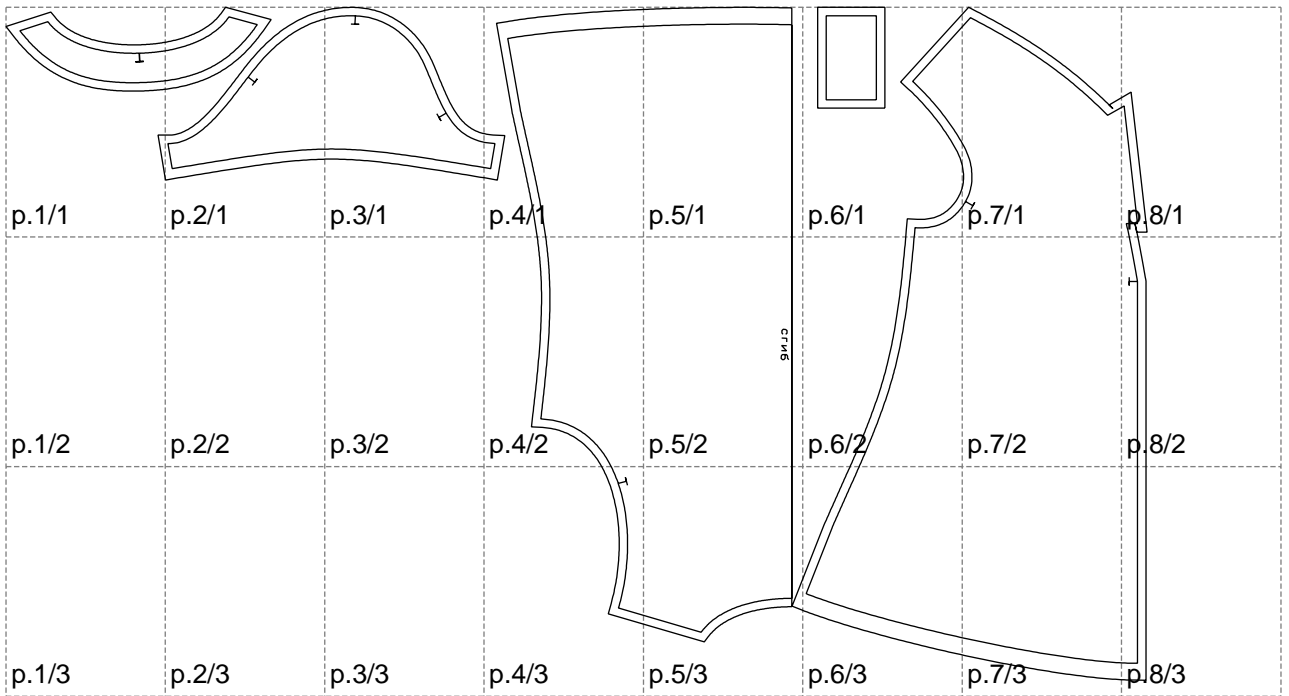

Not for print

Paper size: A4, size:1358.88 x801.18 mm

# Example

size:1499.00 x951.69 mm

Maneken =1 ver.0

rz\_1=170

rz\_16=104

rz\_17=88.9

rz\_18=84.4

rz\_19=112

rz\_20=109.3

---

. . . . .  
. . . . .  
. . . . .