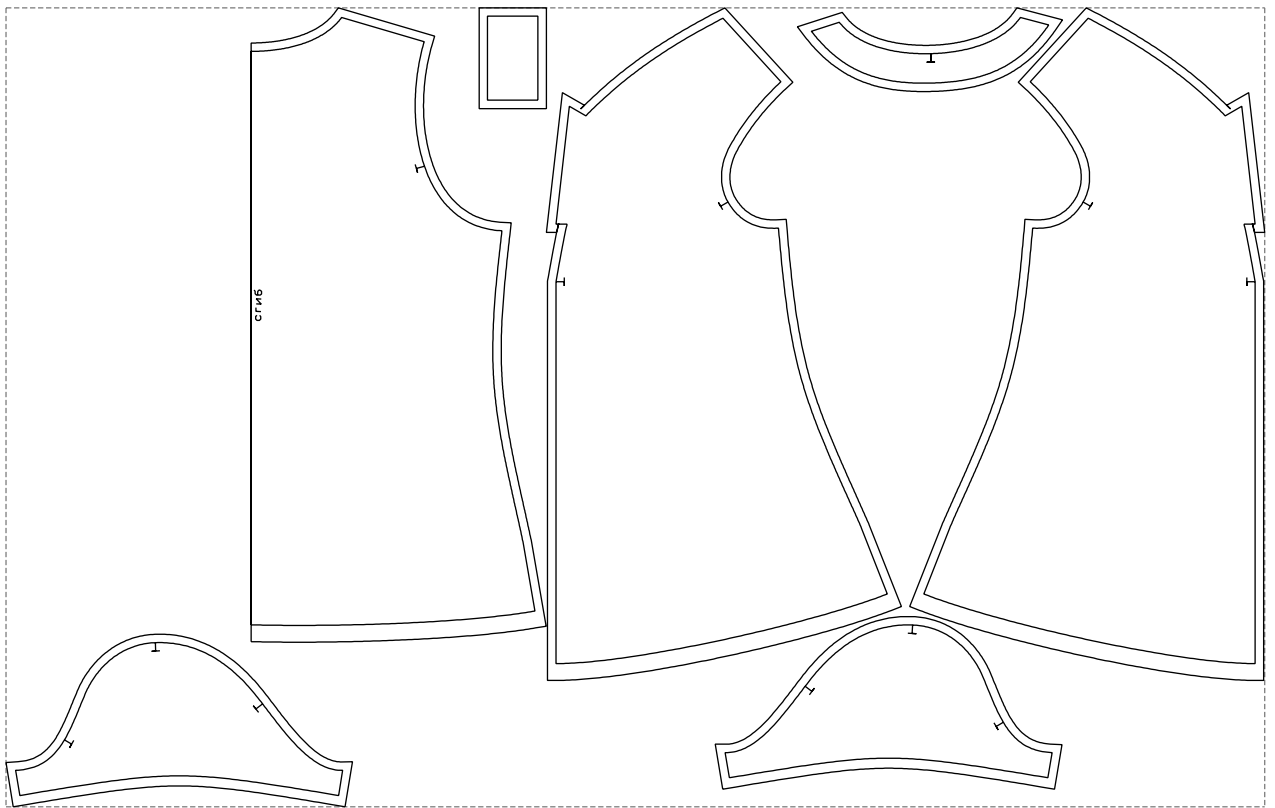

Not for print

Paper size: A4, size:1358.88 x801.18 mm

# Example

size:1499.00 x951.69 mm

Maneken =1 ver.0

rz\_1=170

rz\_16=104

rz\_17=88.9

rz\_18=84.4

rz\_19=112

rz\_20=109.3

---

. . . . .  
. . . . .  
. . . . .