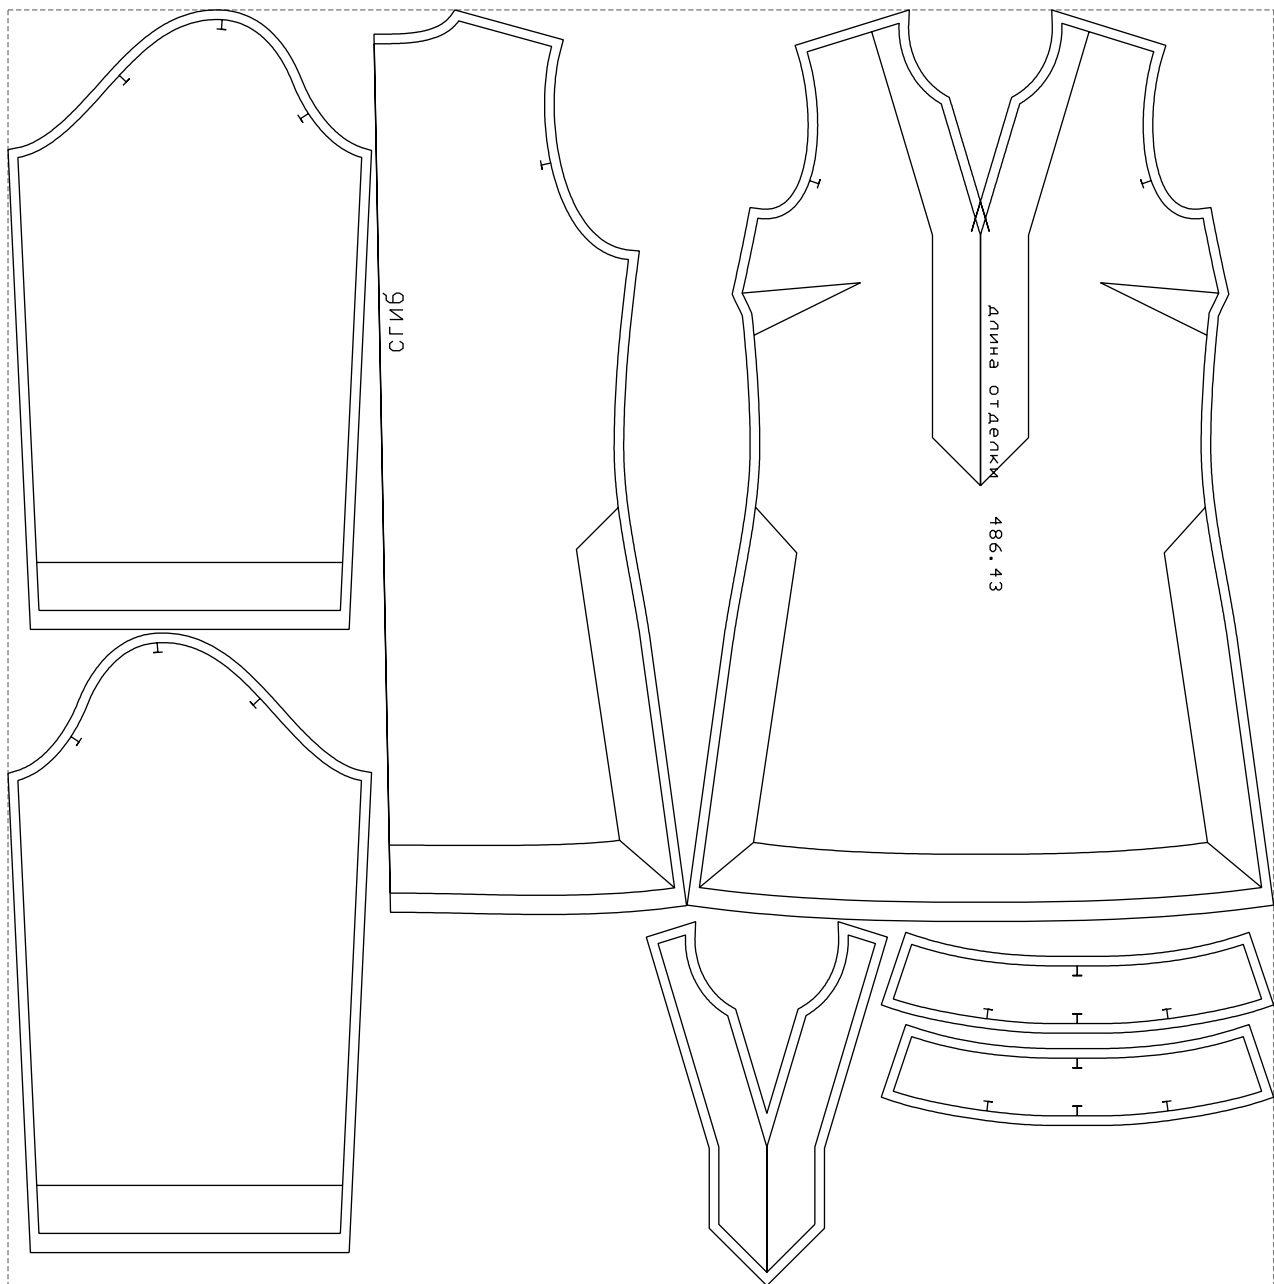

Not for print

Paper size: A4, size:1399.00 x1041.81 mm

# Example

size:1318.99 x1329.77 mm

Maneken =1 ver.0

rz\_1=170

rz\_16=92

rz\_17=78.8

rz\_18=71.8

rz\_19=100