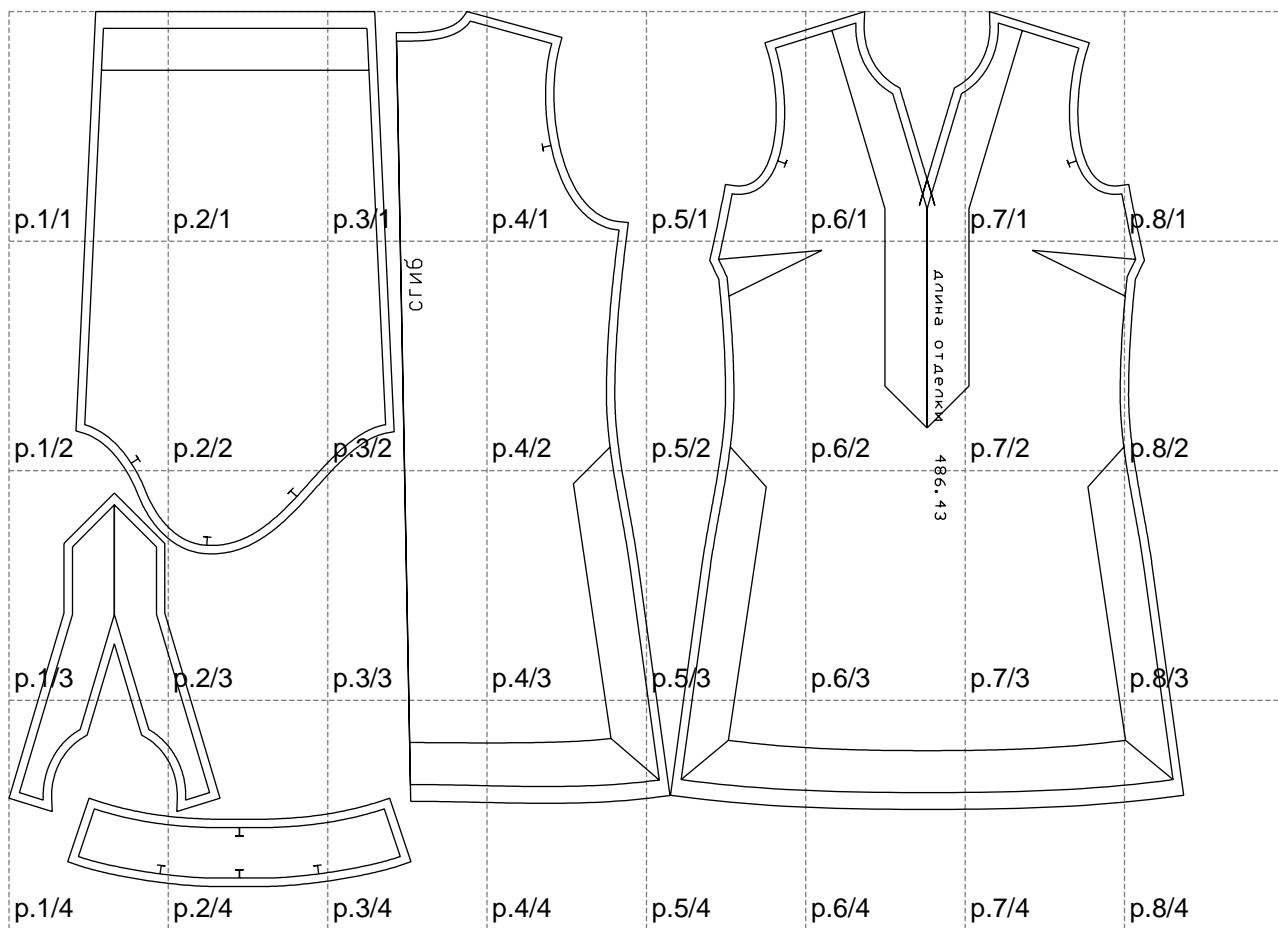

Not for print

Paper size: A4, size:1399.00 x1041.81 mm

# Example

size:1318.99 x1329.77 mm

Maneken =1 ver.0

rz\_1=170

rz\_16=92

rz\_17=78.8

rz\_18=71.8

rz\_19=100

rz\_20=98.1

---

. . . . .  
. . . . .  
. . . . .