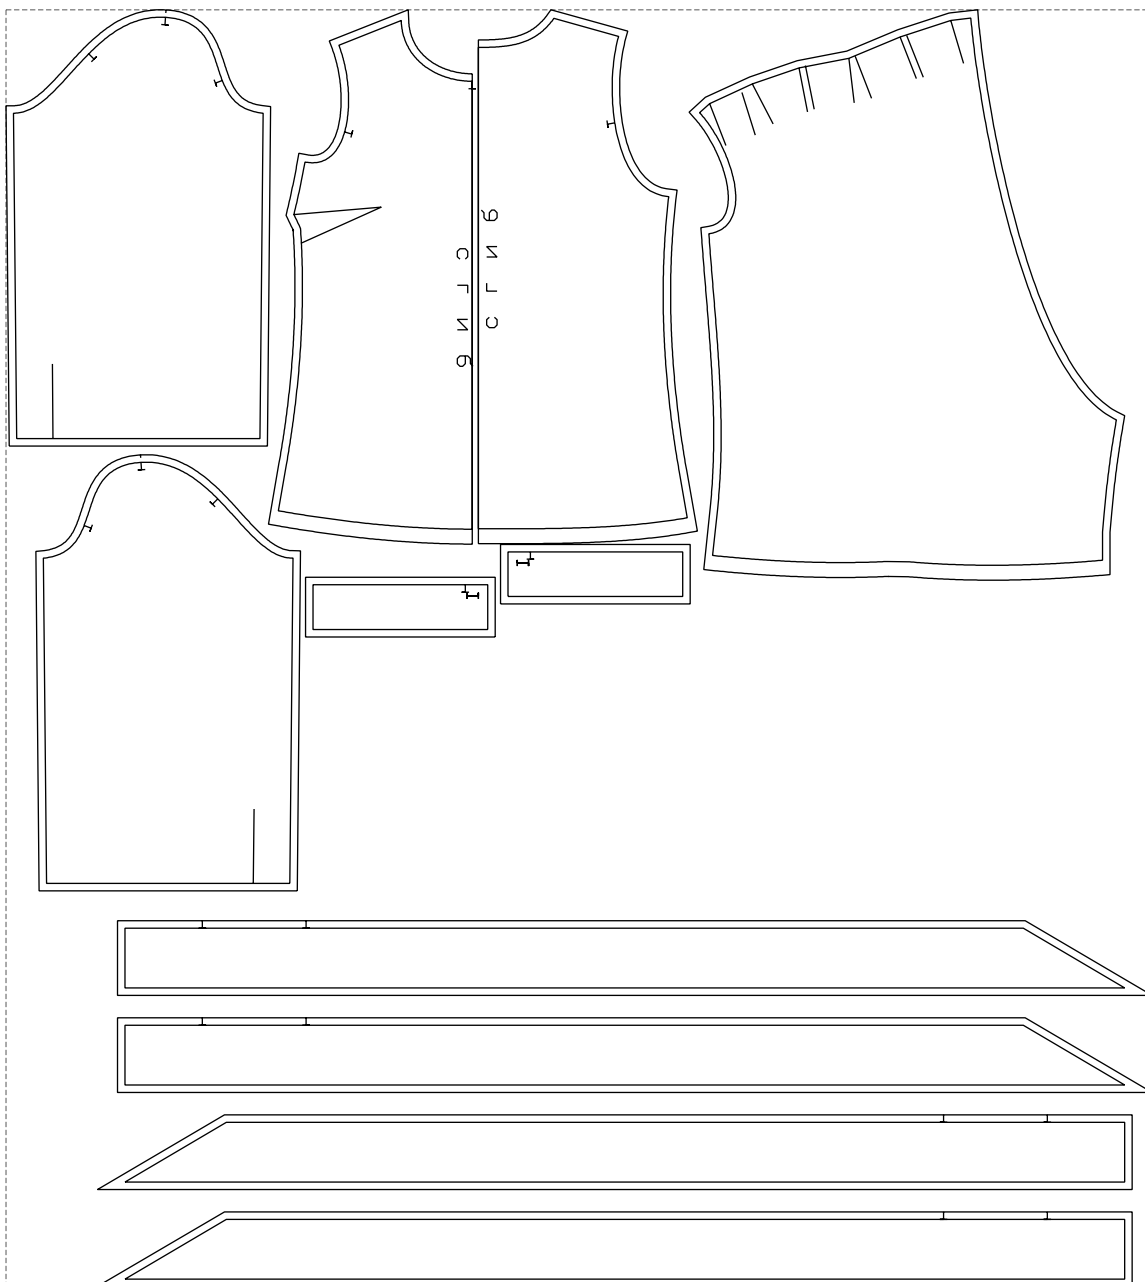

Not for print

Paper size: A4, size:1435.72 x1348.88 mm

# Example

size:1535.72 x1710.87 mm

Maneken =1 ver.0

rz\_1=170

rz\_16=88

rz\_17=75.6

rz\_18=67.6

rz\_19=96

rz\_20=94.6

---

. . . . .  
. . . . .  
. . . . .