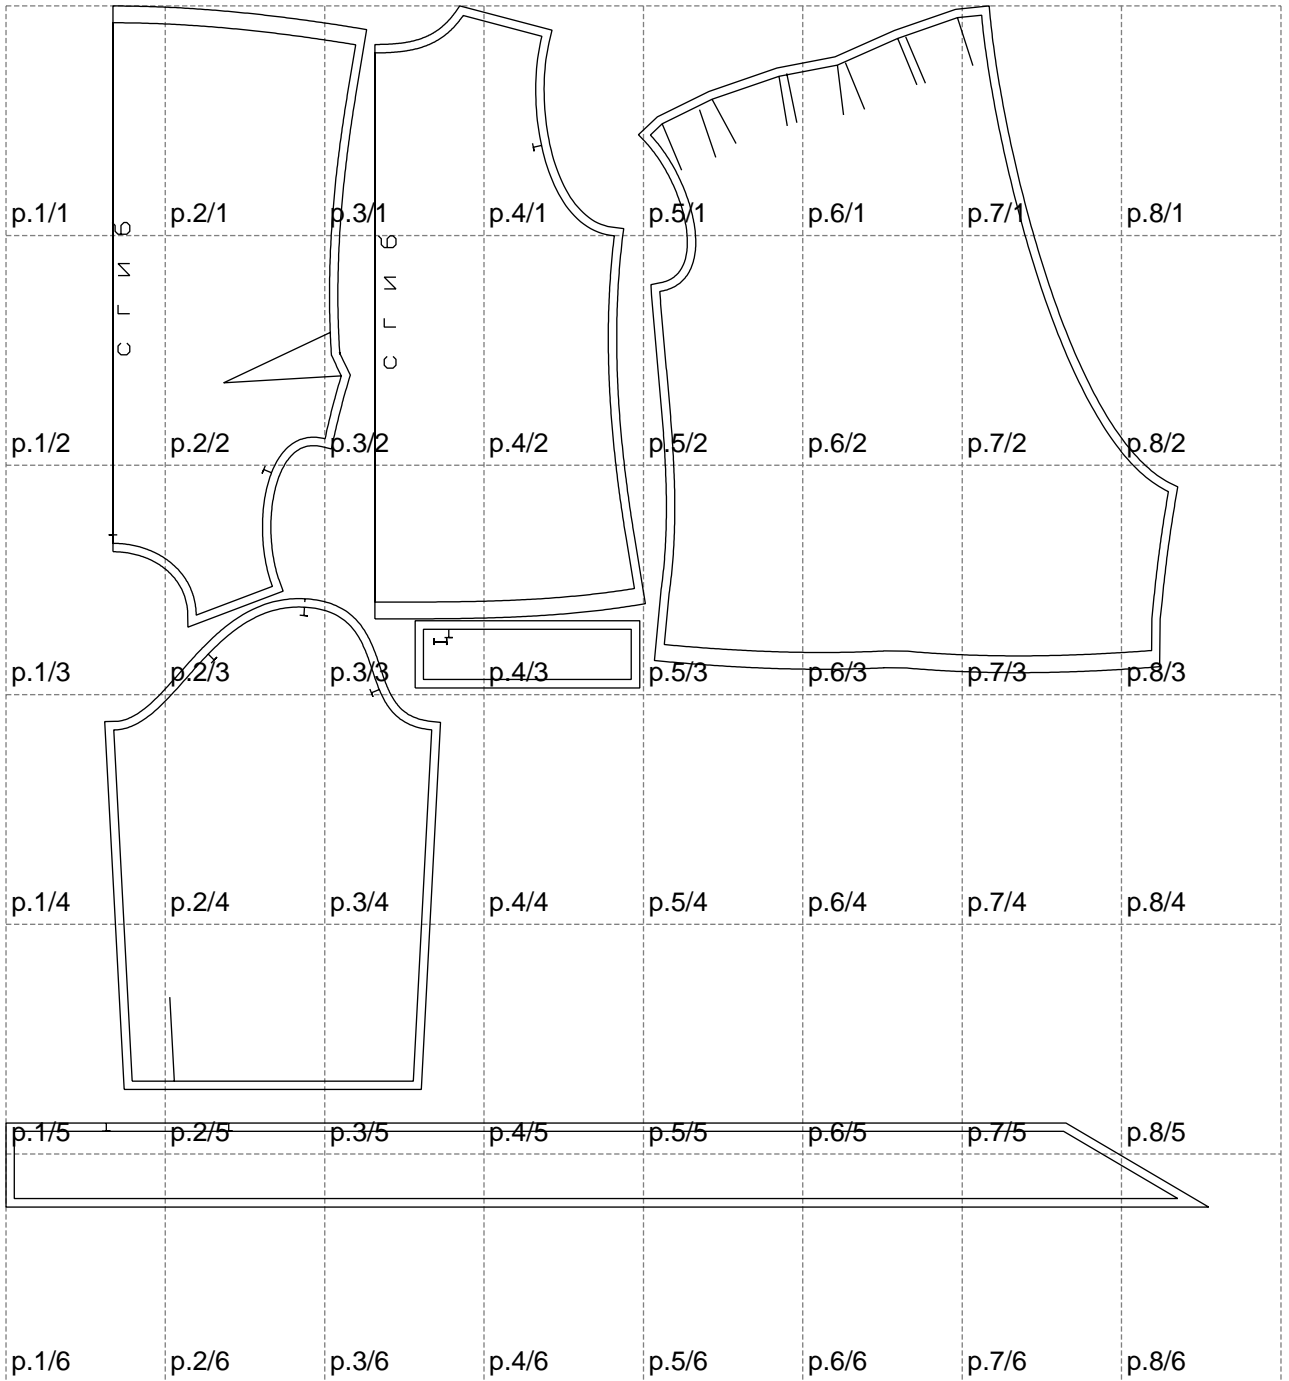

Not for print

Paper size: A4, size:1432.41 x1430.18 mm

Example

size:1535.72 x1847.72 mm

Maneken =1 ver.0

rz_1=170

rz_16=100

rz_17=85.4

rz_18=80.2

rz_19=108

rz_20=105.4

.
.
.