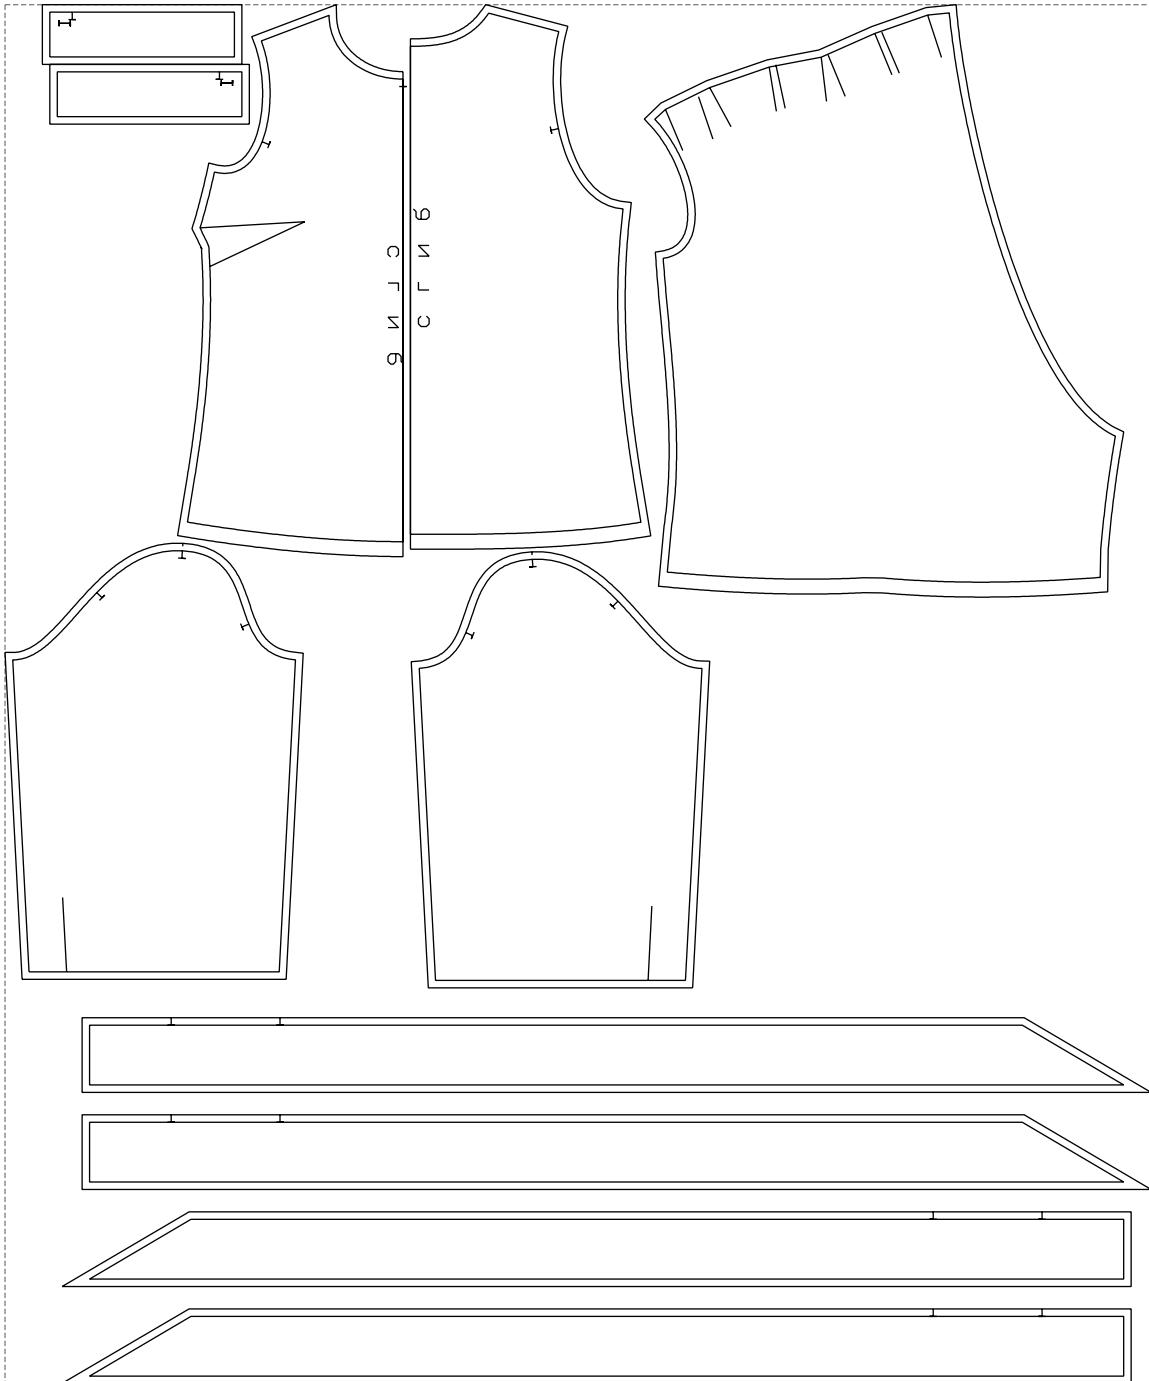

Not for print

Paper size: A4, size:1432.41 x1430.18 mm

Example

size:1535.72 x1847.72 mm

Maneken =1 ver.0

rz_1=170

rz_16=100

rz_17=85.4

rz_18=80.2

rz_19=108

rz_20=105.4

.
.
.