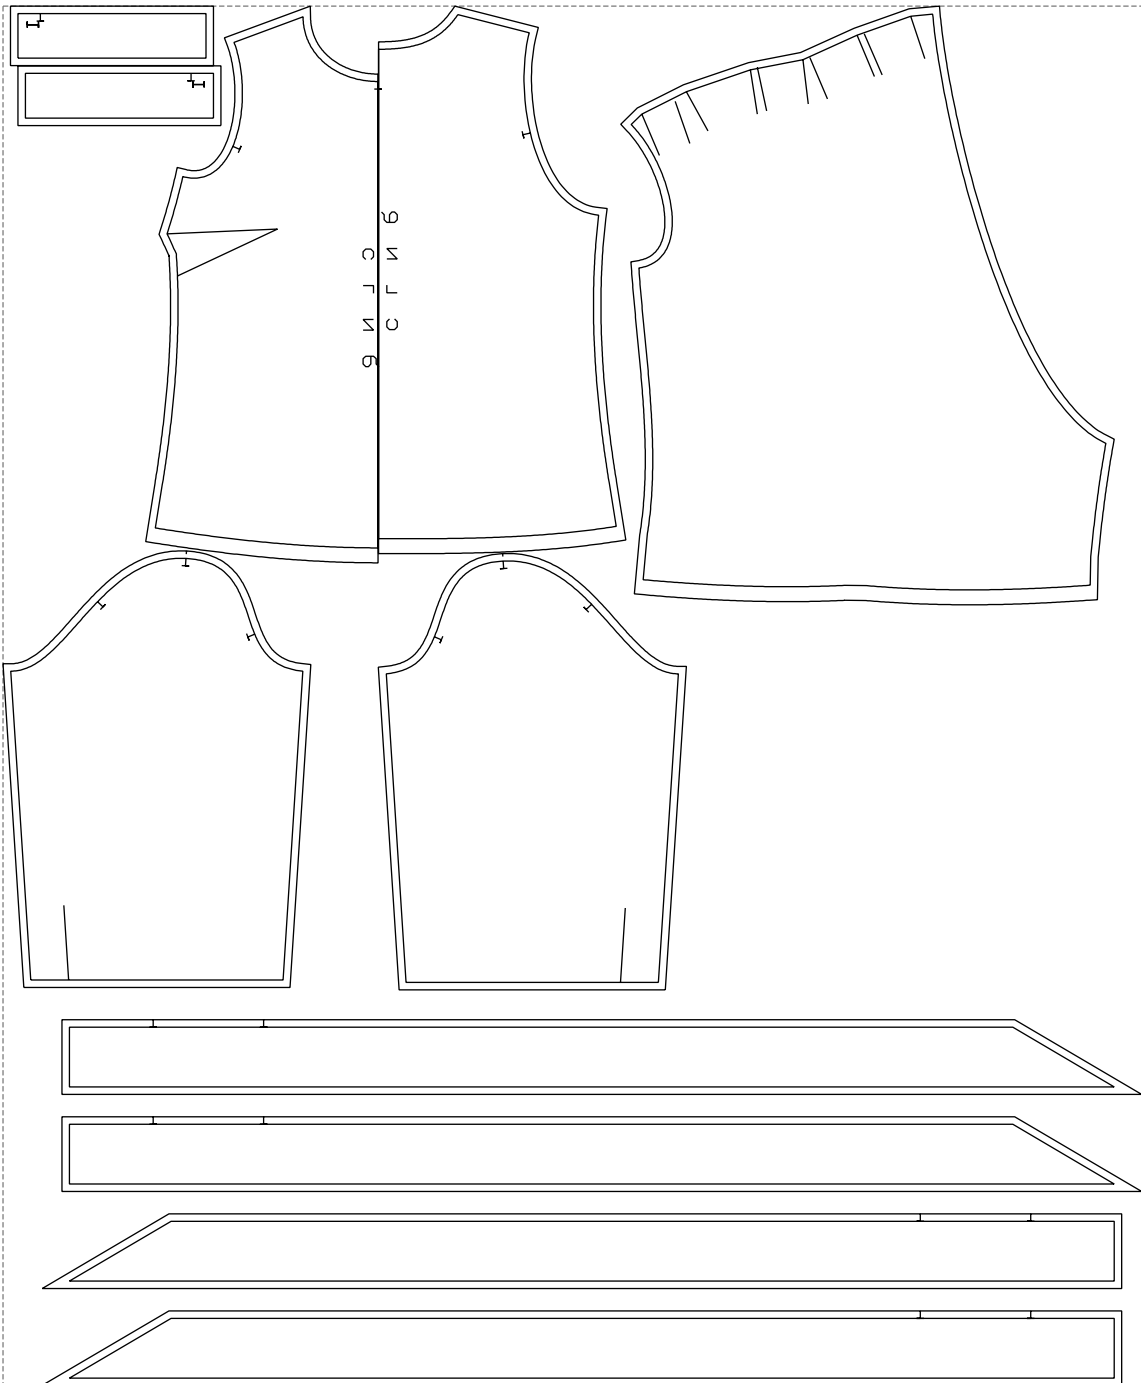

Not for print

Paper size: A4, size:1446.35 x1430.98 mm

Example

size:1525.66 x1848.56 mm

Maneken =1 ver.0

rz_1=170

rz_16=104

rz_17=88.9

rz_18=84.4

rz_19=112

rz_20=109.3

.
.
.