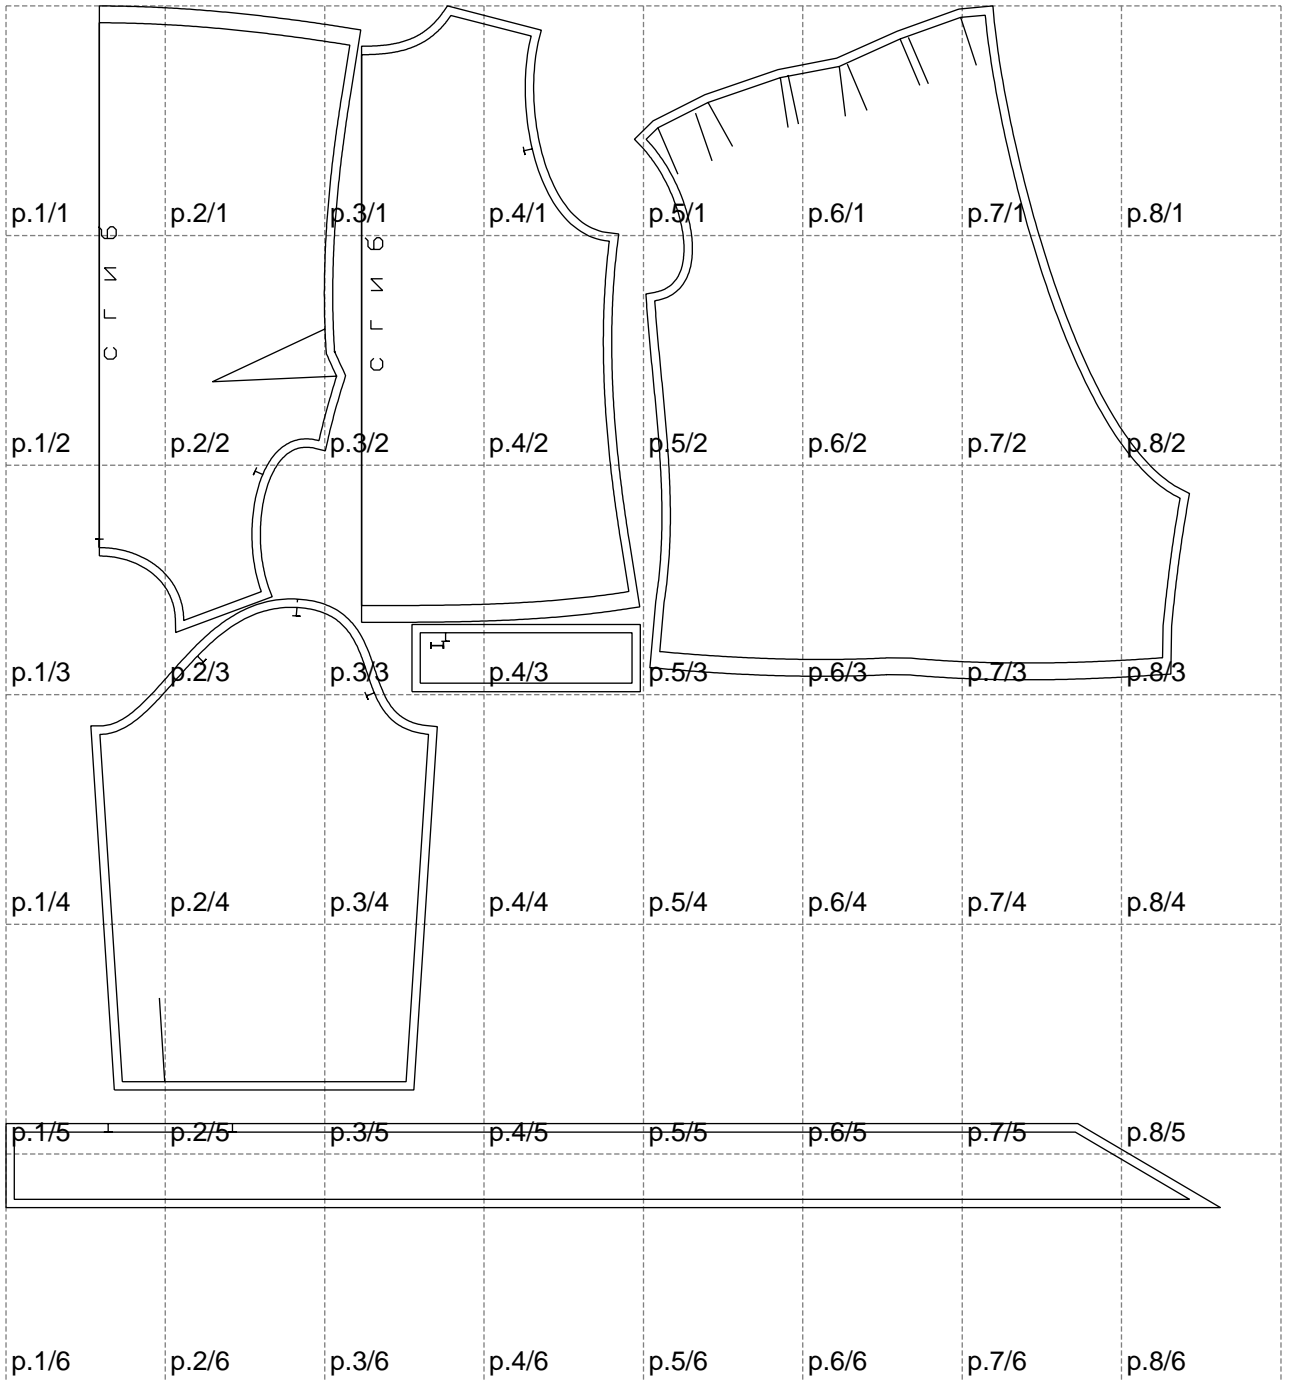

Not for print

Paper size: A4, size:1446.35 x1430.98 mm

Example

size:1525.66 x1848.56 mm

Maneken =1 ver.0

rz_1=170

rz_16=104

rz_17=88.9

rz_18=84.4

rz_19=112

rz_20=109.3

.
.
.