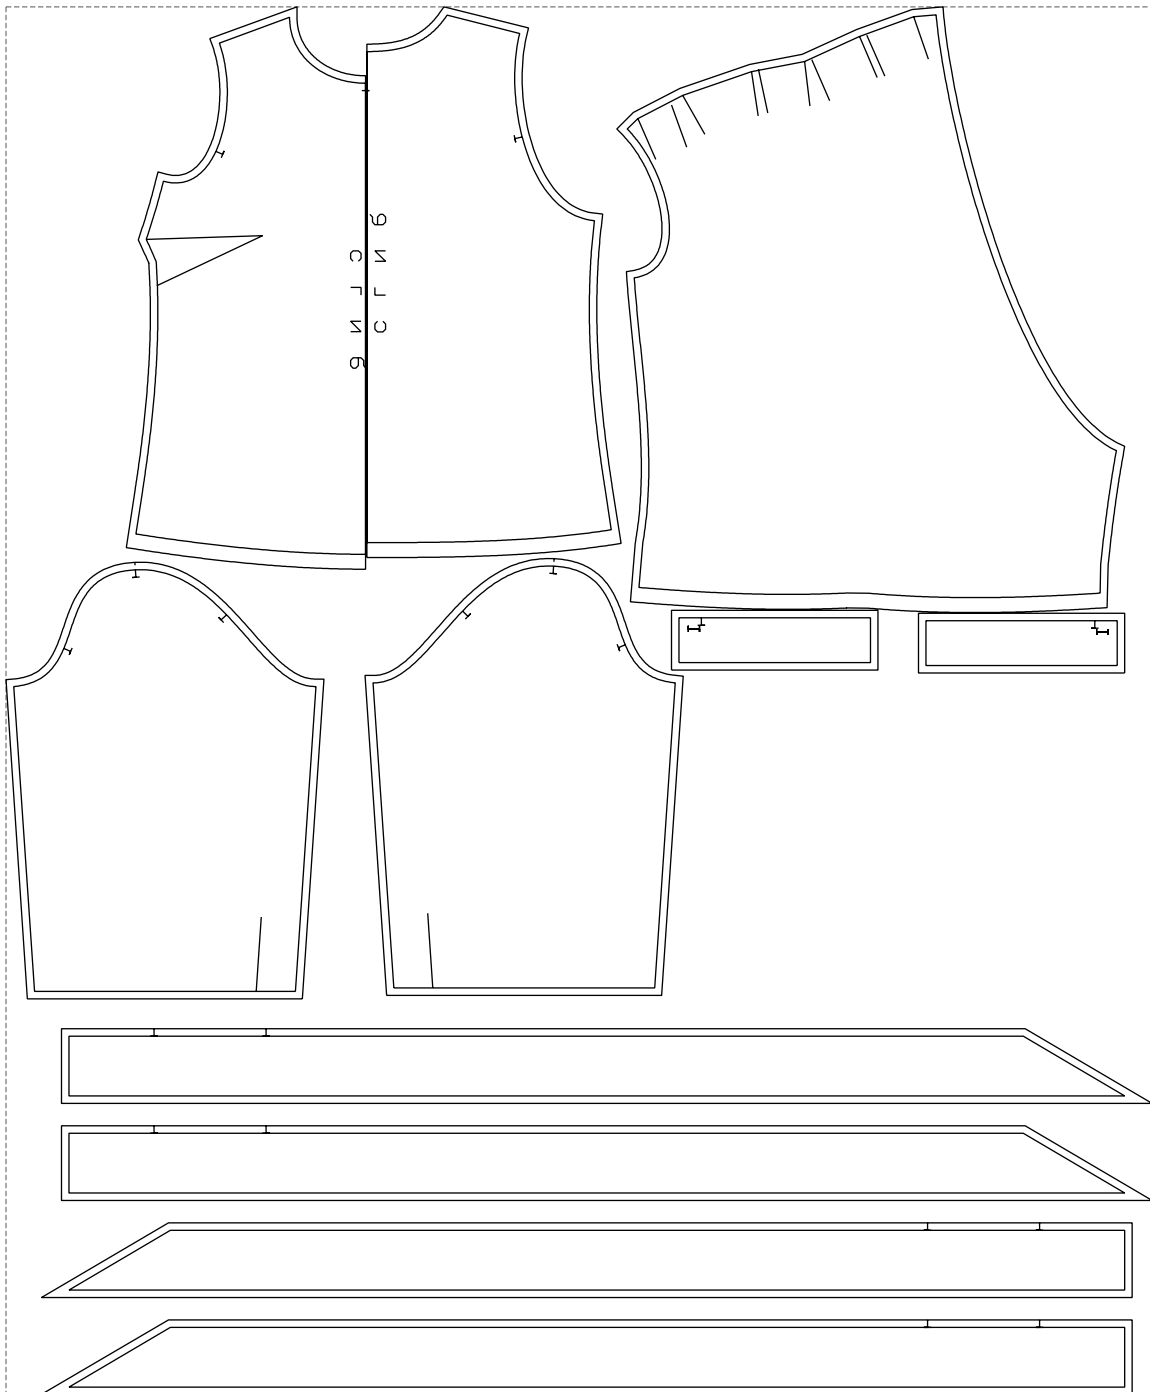

Not for print

Paper size: A4, size:1461.38 x1440.60 mm

Example

size:1535.72 x1859.63 mm

Maneken =1 ver.0

rz_1=170

rz_16=108

rz_17=92.5

rz_18=89.2

rz_19=116

rz_20=113

.
.
.