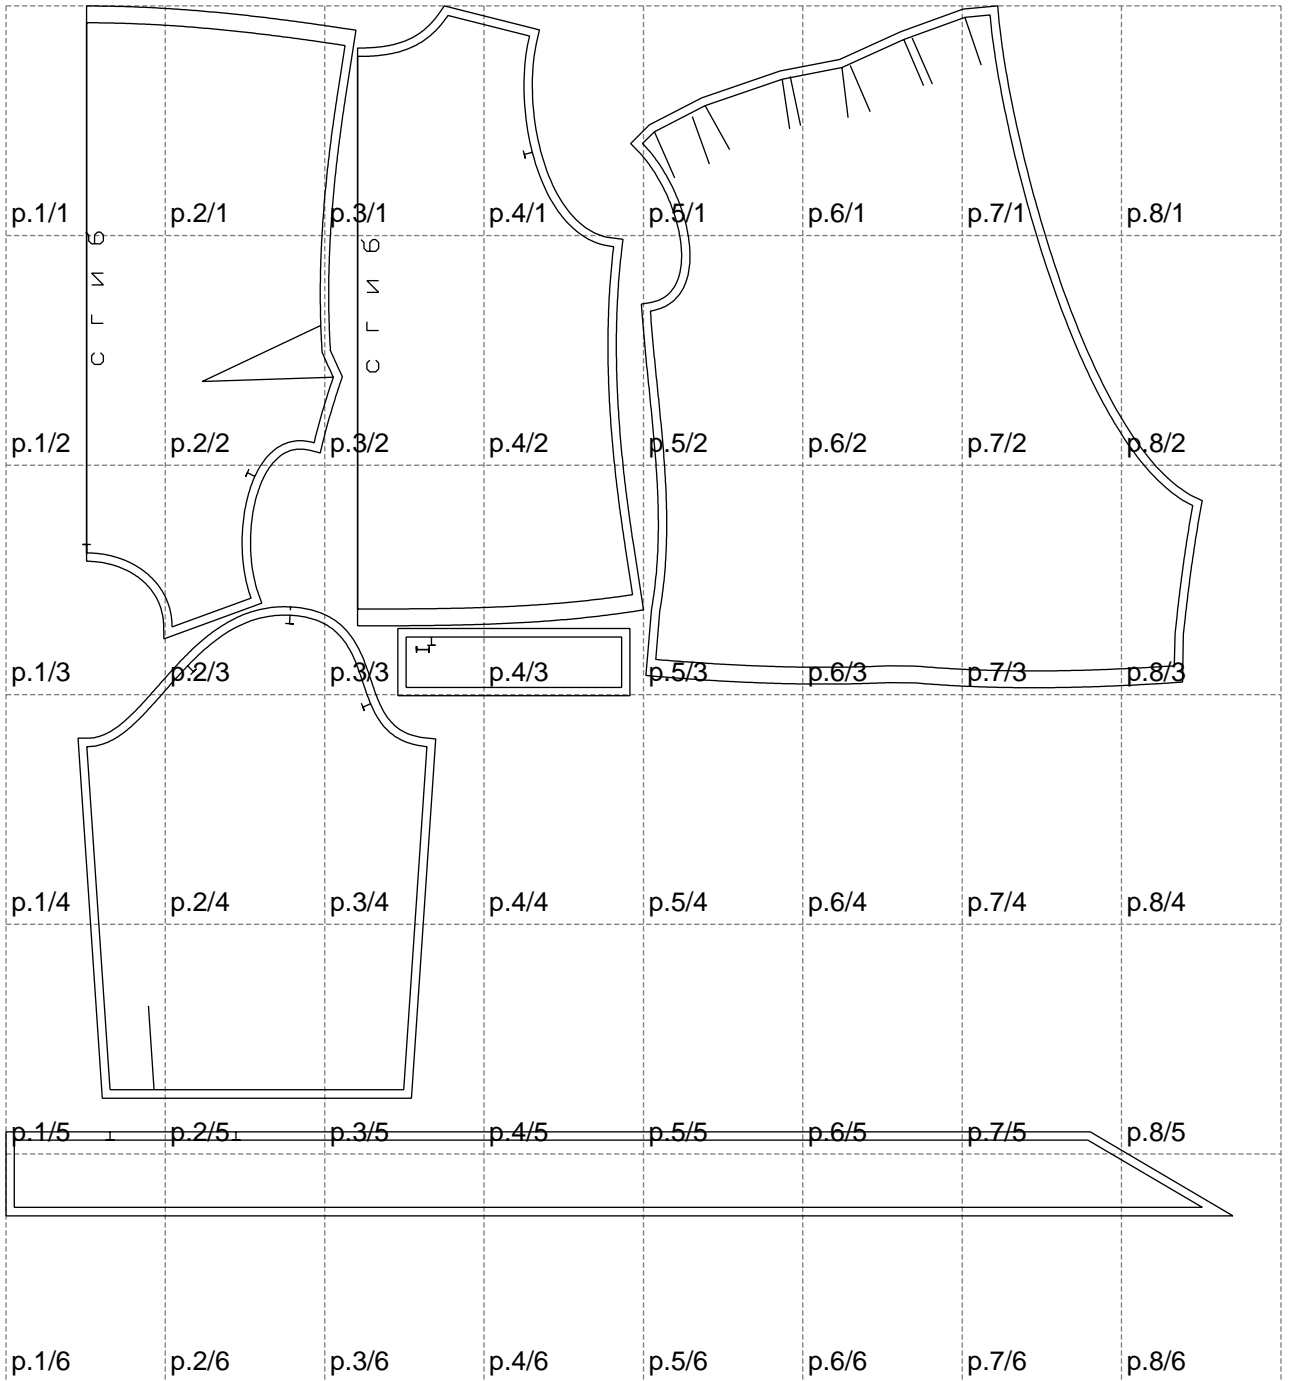

Not for print

Paper size: A4, size:1461.38 x1440.60 mm

Example

size:1535.72 x1859.63 mm

Maneken =1 ver.0

rz_1=170

rz_16=108

rz_17=92.5

rz_18=89.2

rz_19=116

rz_20=113

.
.
.