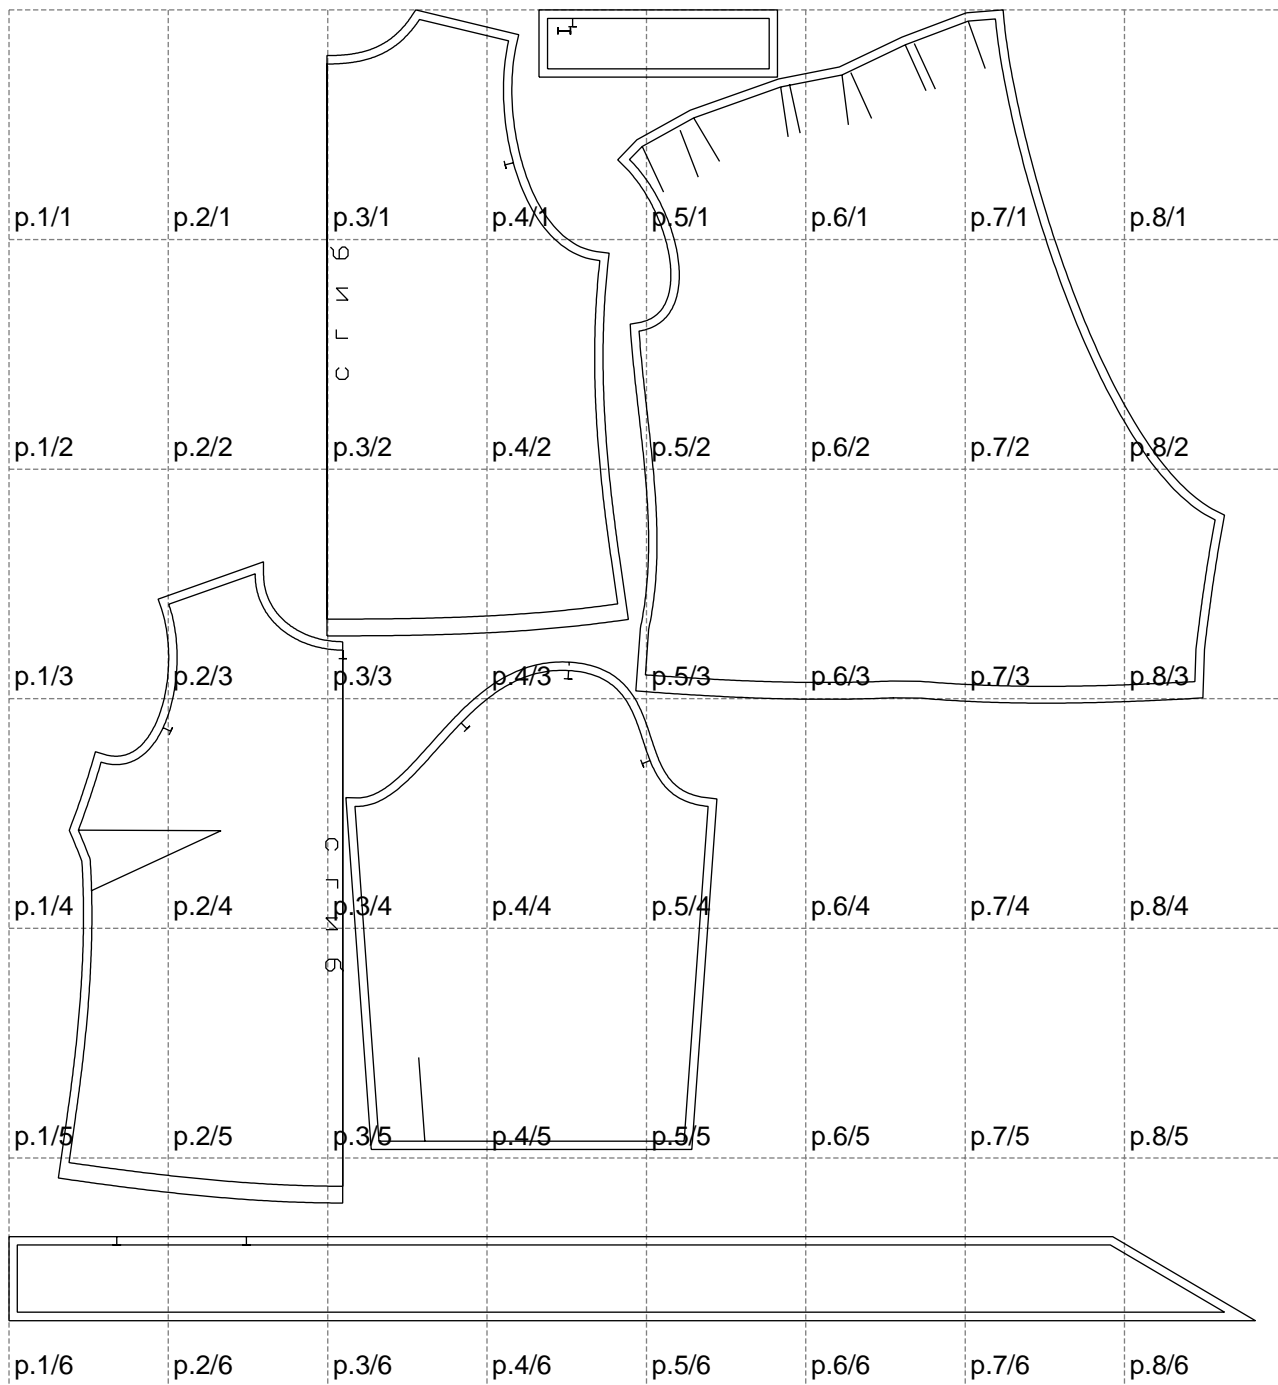

Not for print

Paper size: A4, size:1484.49 x1560.67 mm

# Example

size:1515.64 x1931.67 mm

Maneken =1 ver.0

rz\_1=170

rz\_16=116

rz\_17=100

rz\_18=98.8

rz\_19=124

rz\_20=121

---

. . . . .  
. . . . .  
. . . . .