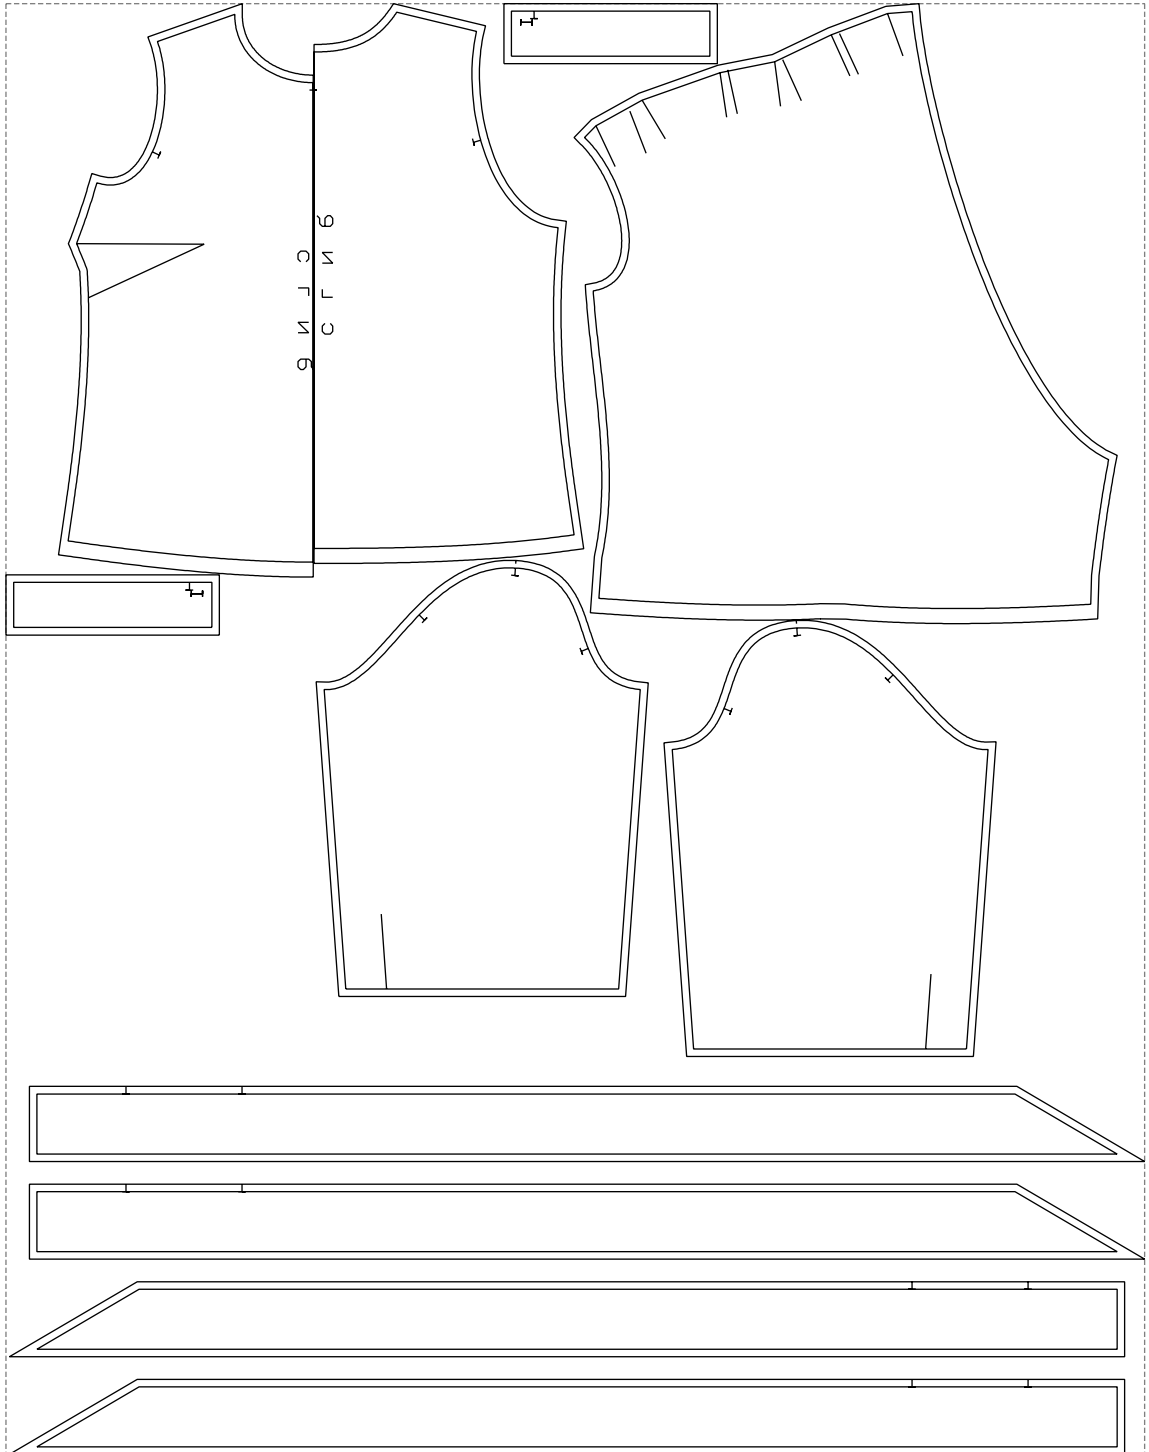

Not for print

Paper size: A4, size:1484.49 x1560.67 mm

# Example

size:1515.64 x1931.67 mm

Maneken =1 ver.0

rz\_1=170

rz\_16=116

rz\_17=100

rz\_18=98.8

rz\_19=124