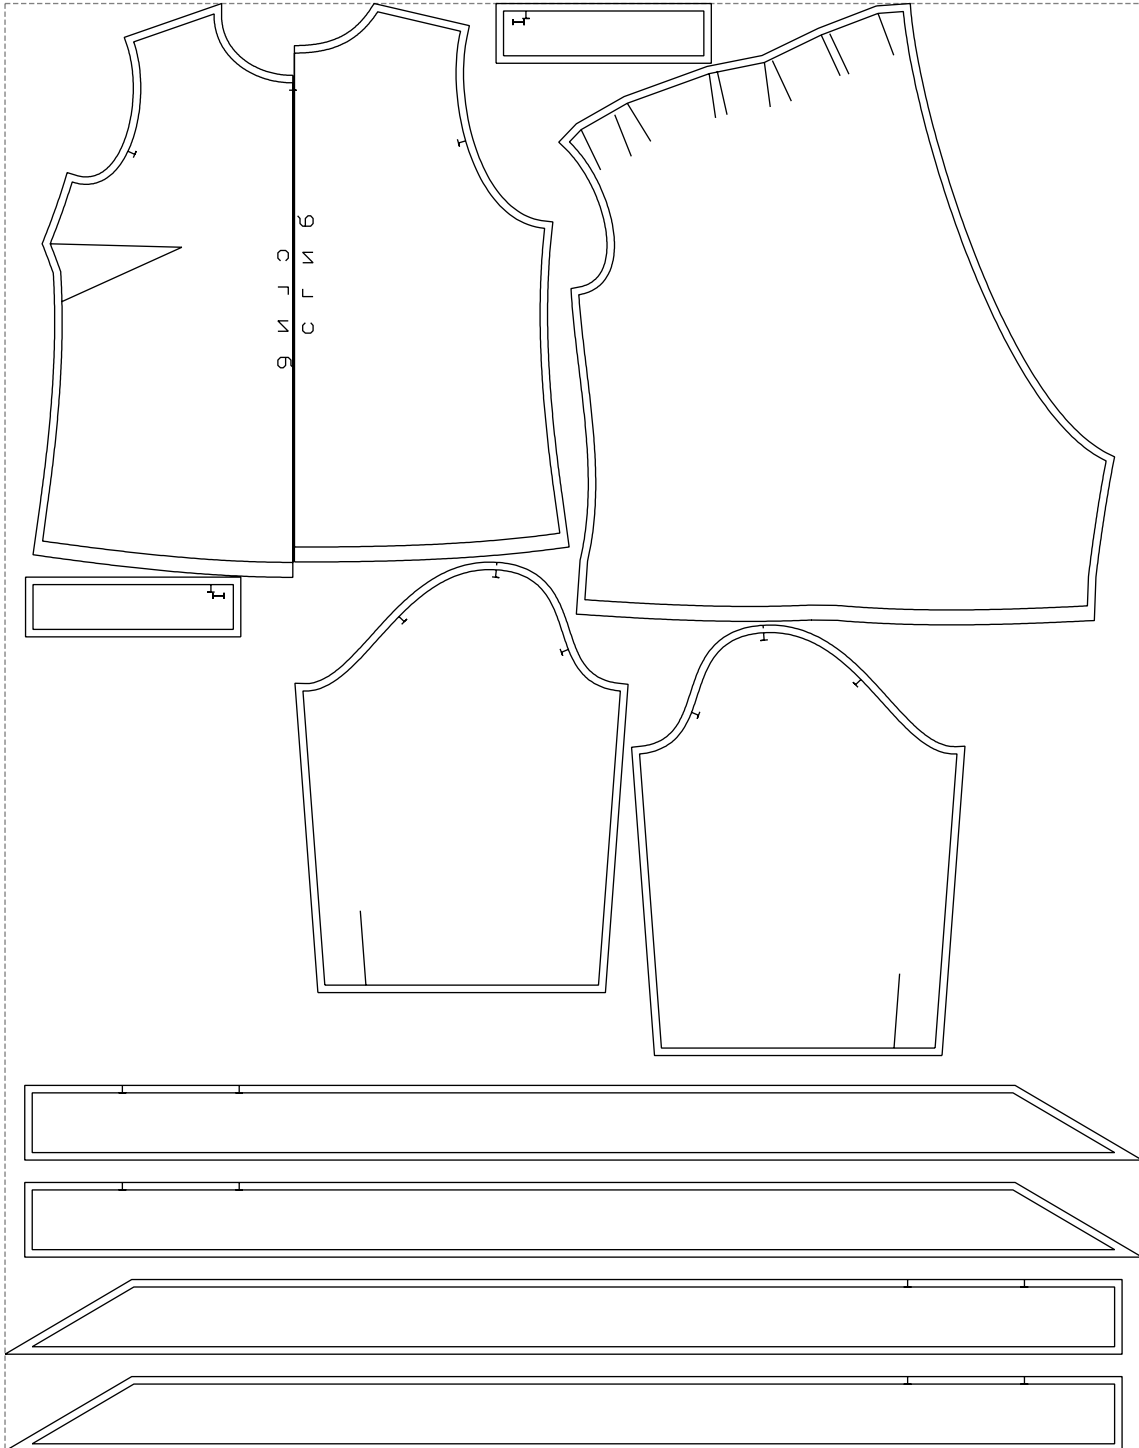

Not for print

Paper size: A4, size:1496.68 x1581.66 mm

Example

size:1523.40 x1940.01 mm

Maneken =1 ver.0

rz_1=170

rz_16=120

rz_17=104

rz_18=103.6

rz_19=128

rz_20=125.1

.
.
.