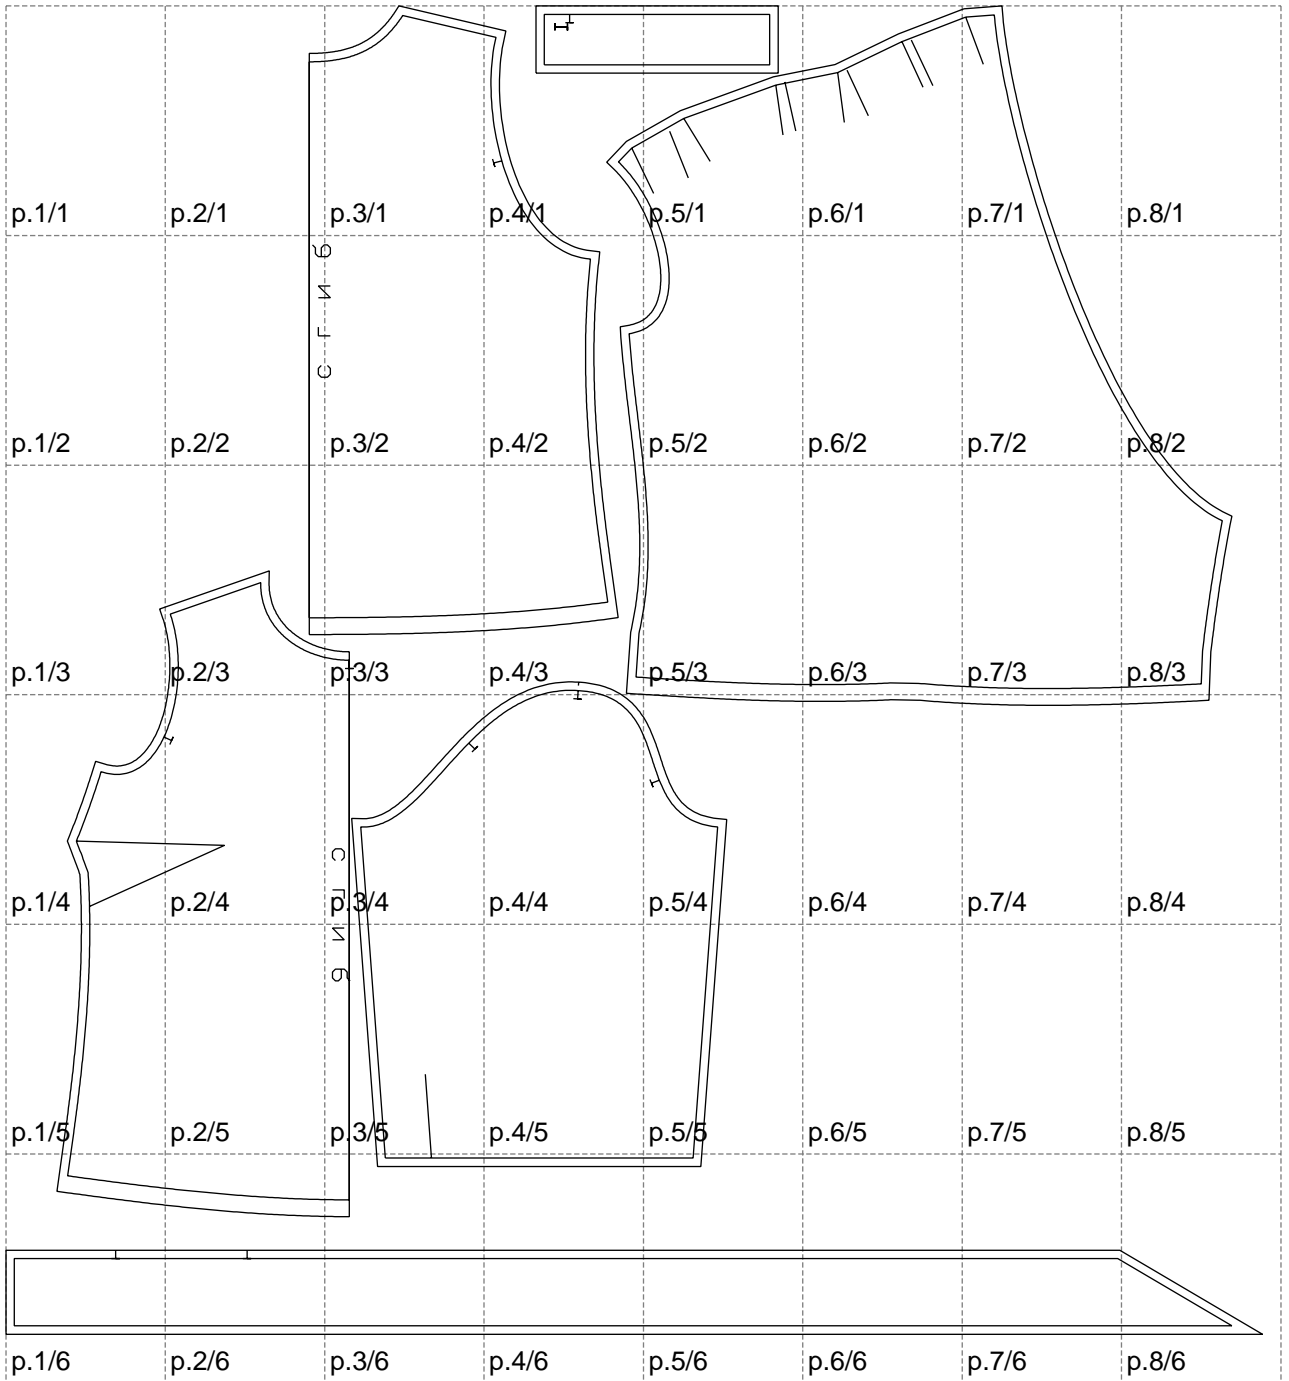

Not for print

Paper size: A4, size:1496.68 x1581.66 mm

Example

size:1523.40 x1940.01 mm

Maneken =1 ver.0

rz_1=170

rz_16=120

rz_17=104

rz_18=103.6

rz_19=128

rz_20=125.1

.
.
.