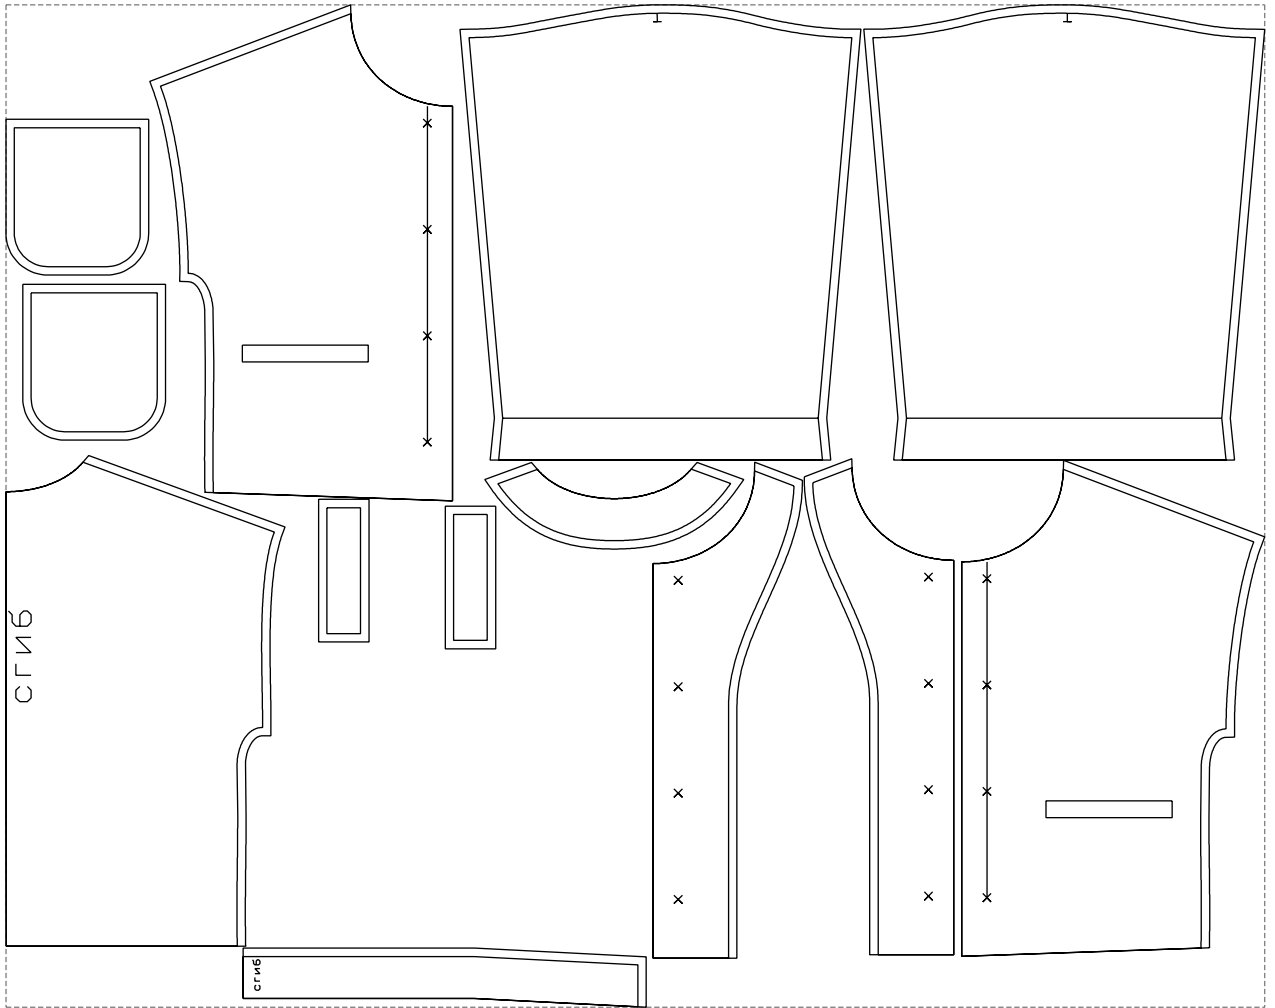

Not for print

Paper size: A4, size:1399.00 x708.42 mm

# Example

size:1499.00 x1194.09 mm

Maneken =1 ver.0

rz\_1=170

rz\_16=88

rz\_17=75.6

rz\_18=67.6

rz\_19=96

rz\_20=94.6

---

. . . . .  
. . . . .  
. . . . .