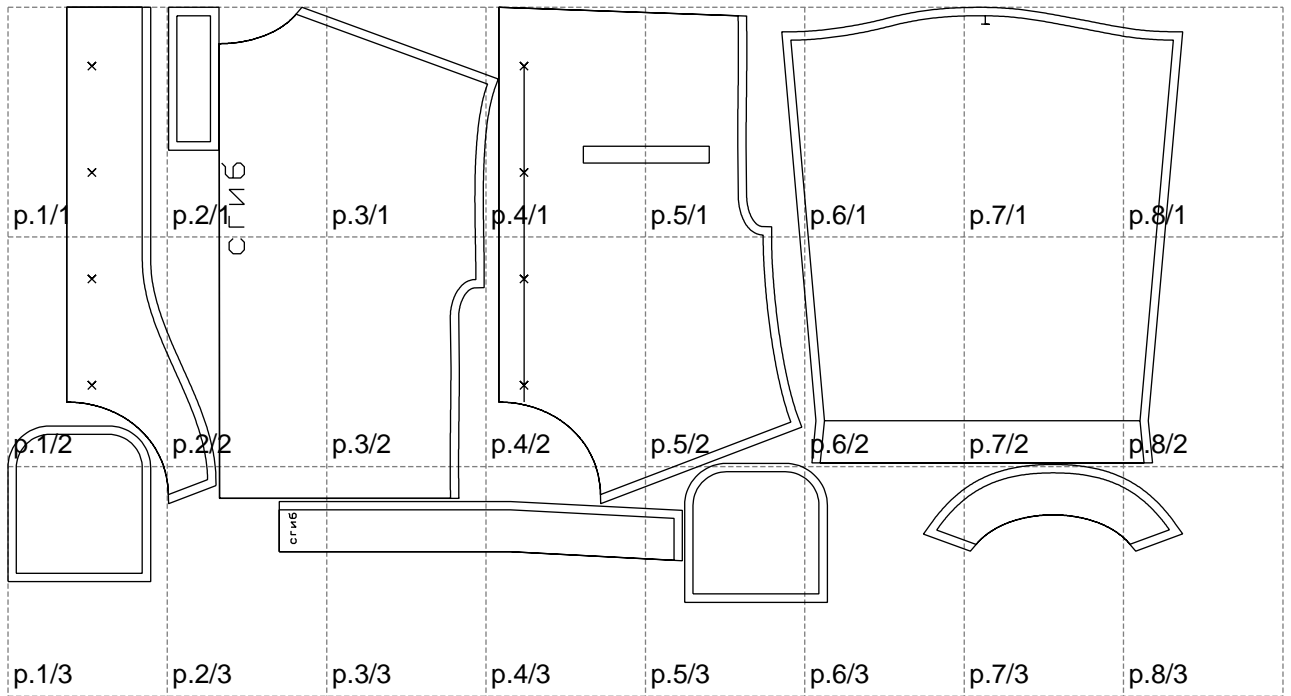

Not for print

Paper size: A4, size:1399.00 x708.42 mm

# Example

size:1499.00 x1194.09 mm

Maneken =1 ver.0

rz\_1=170

rz\_16=88

rz\_17=75.6

rz\_18=67.6

rz\_19=96

rz\_20=94.6

---

. . . . .  
. . . . .  
. . . . .