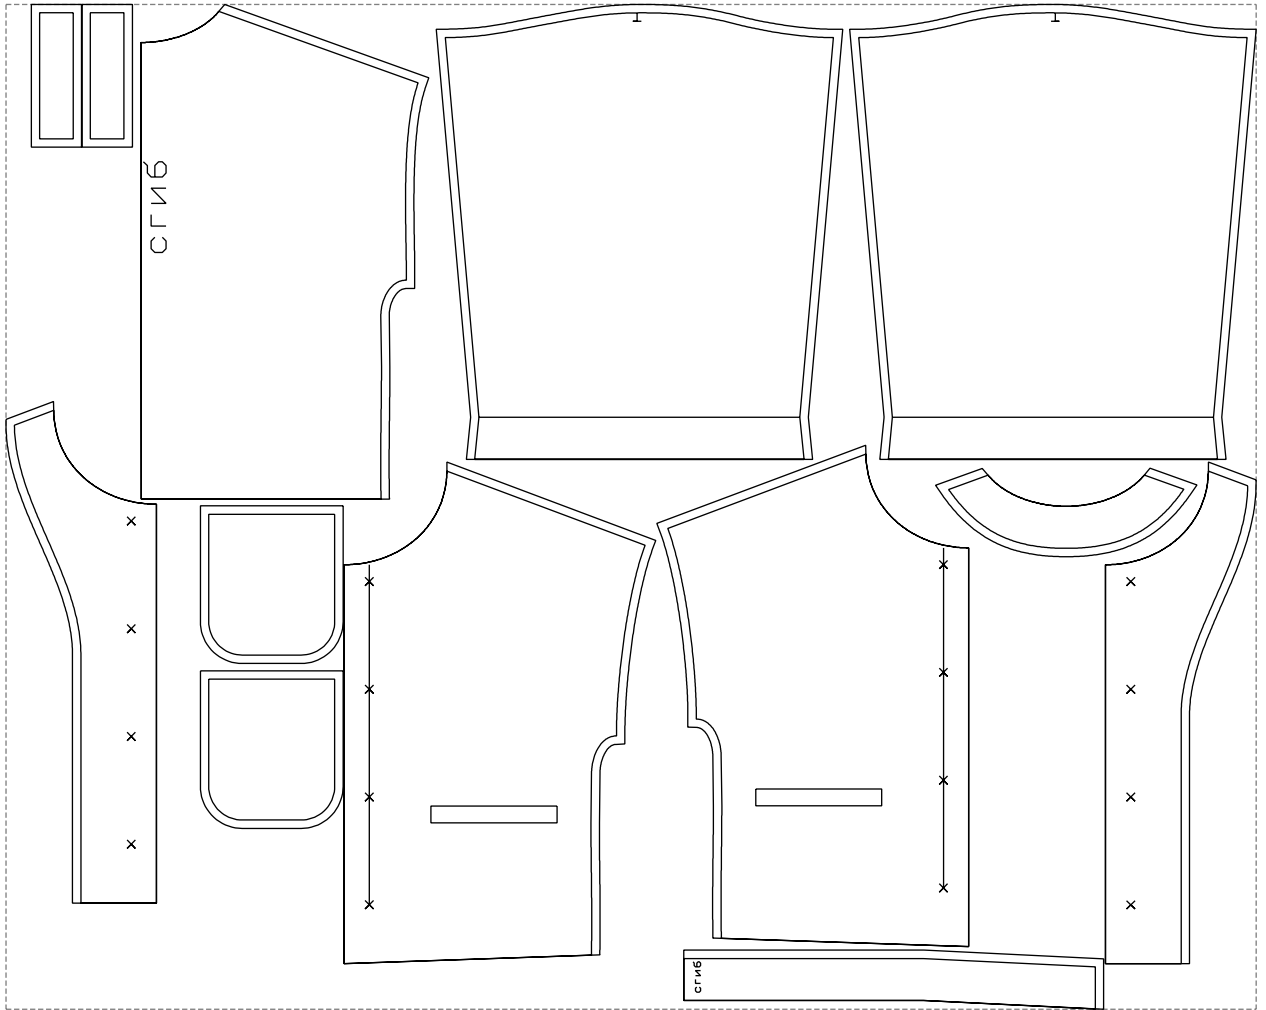

# Example

size:1488.93 x1196.94 mm

Maneken =1 ver.0

rz\_1=170

rz\_16=92

rz\_17=78.8

rz\_18=71.8

rz\_19=100