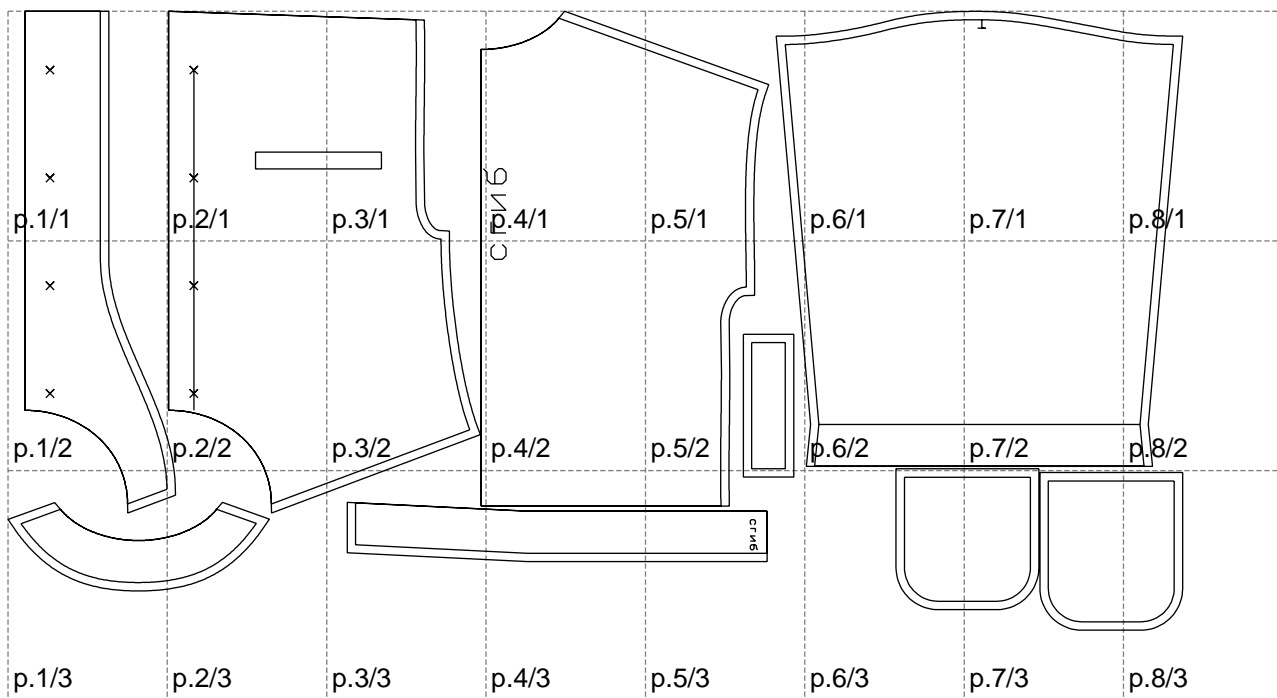

Not for print

Paper size: A4, size:1399.00 x736.94 mm

# Example

size:1488.93 x1196.94 mm

Maneken =1 ver.0

rz\_1=170

rz\_16=92

rz\_17=78.8

rz\_18=71.8

rz\_19=100

rz\_20=98.1

---

. . . . .  
. . . . .  
. . . . .