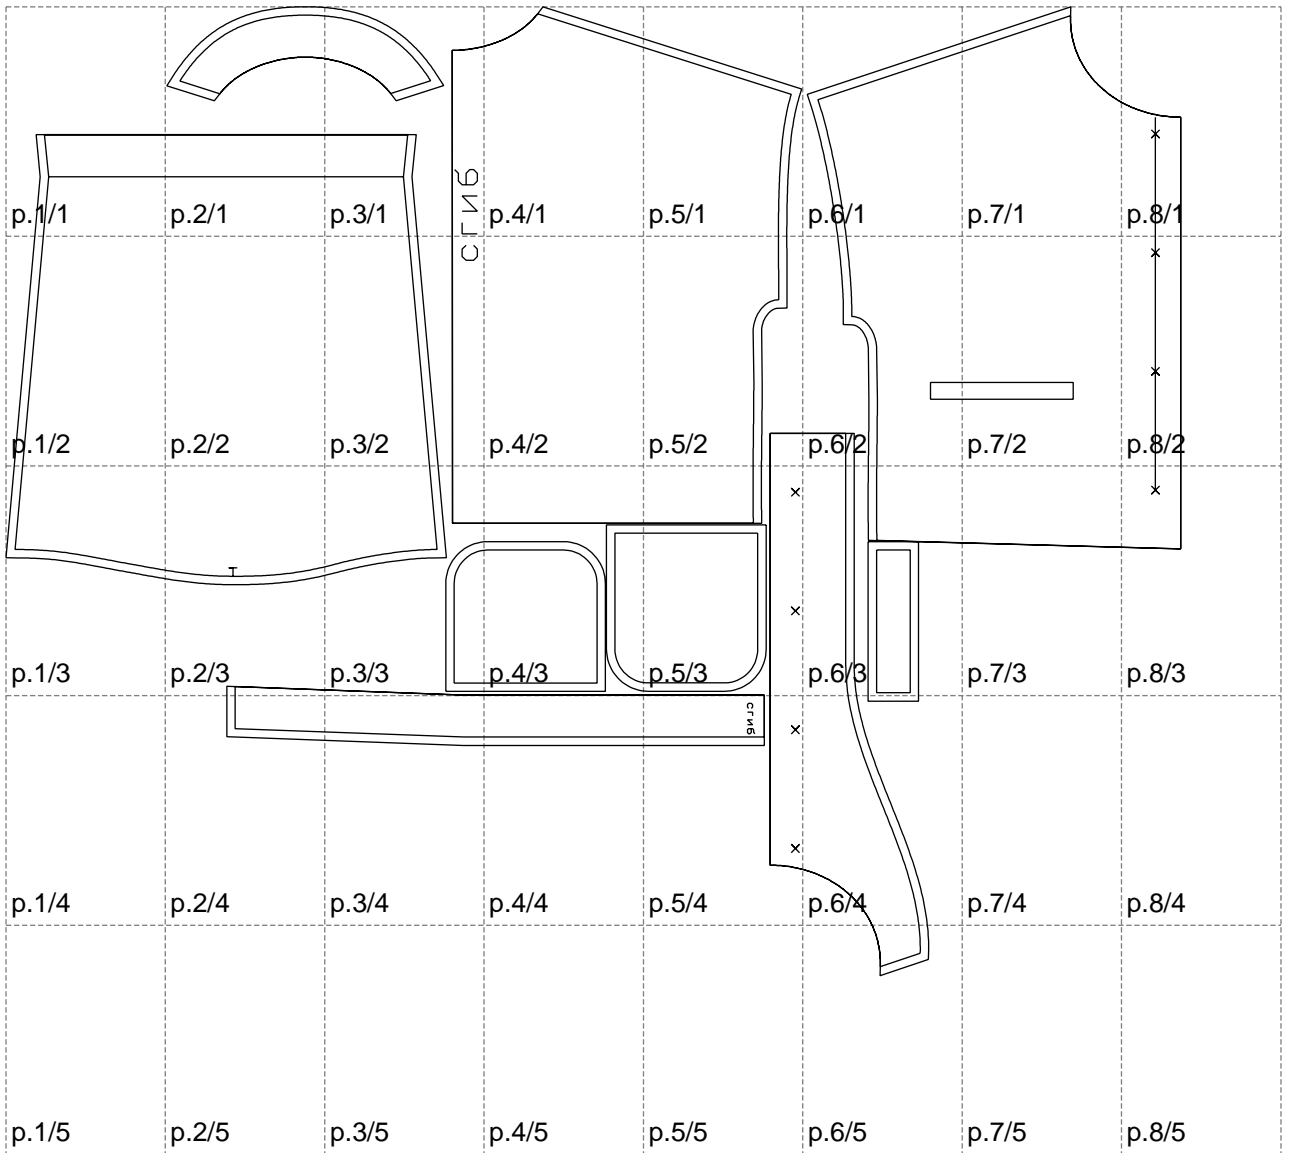

Not for print

Paper size: A4, size:1399.00 x1153.67 mm

# Example

size:1448.69 x1486.71 mm

Maneken =1 ver.0

rz\_1=170

rz\_16=120

rz\_17=104

rz\_18=103.6

rz\_19=128

rz\_20=125.1

---

. . . . .  
. . . . .  
. . . . .