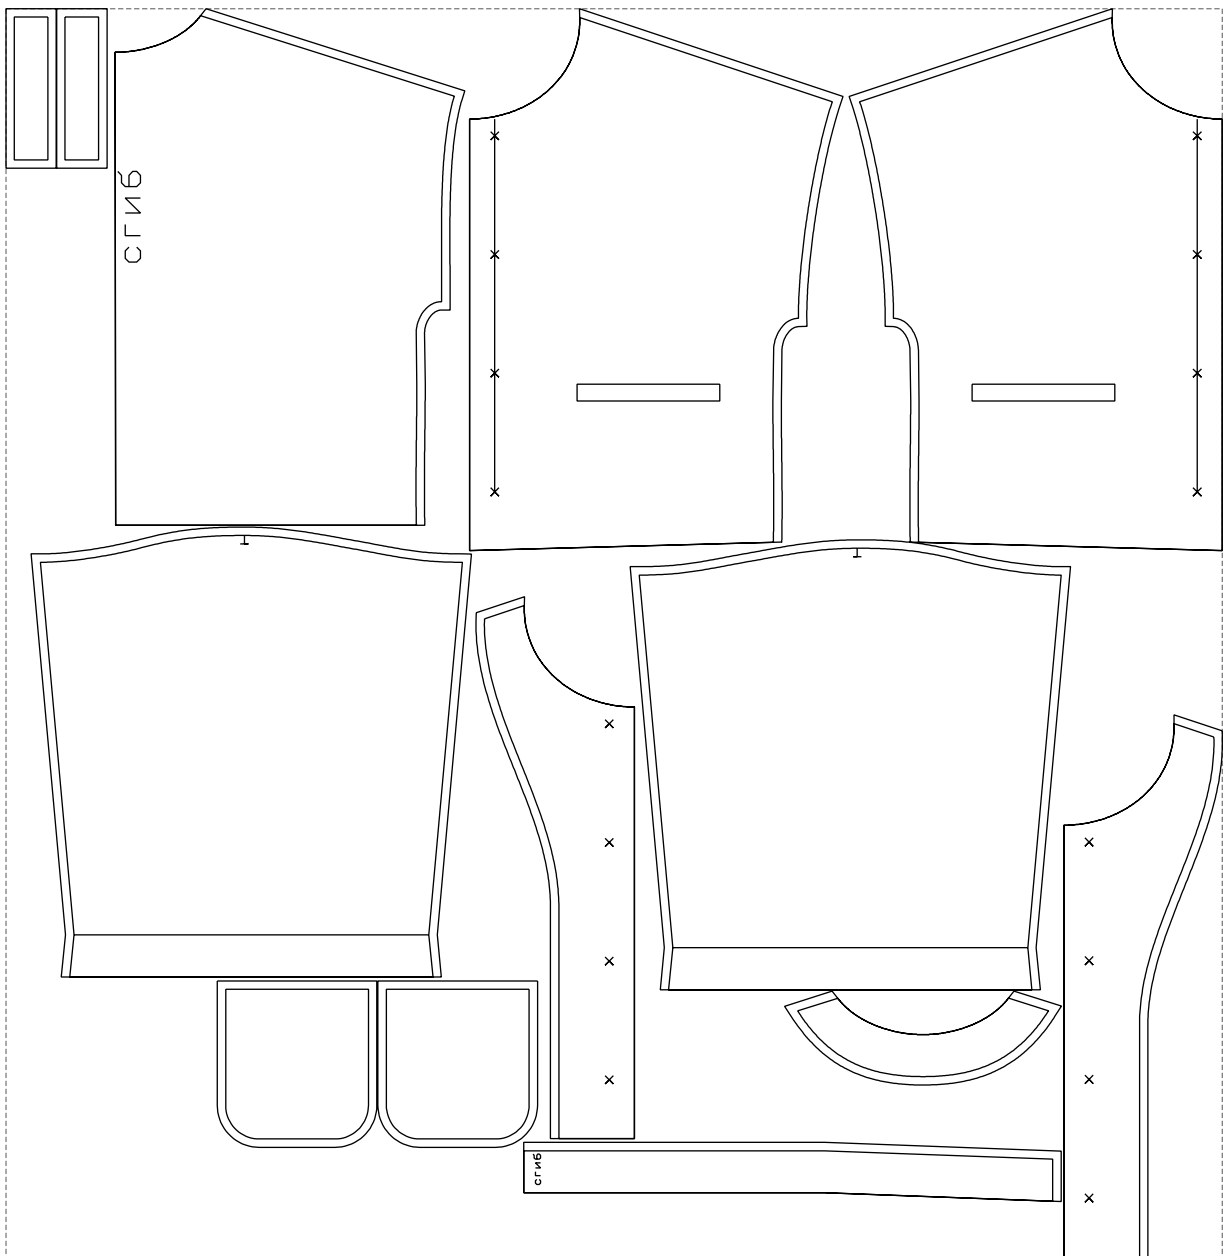

Not for print

Paper size: A4, size:1399.00 x1153.67 mm

# Example

size:1448.69 x1486.71 mm

Maneken =1 ver.0

rz\_1=170

rz\_16=120

rz\_17=104

rz\_18=103.6

rz\_19=128

rz\_20=125.1

---

. . . . .  
. . . . .  
. . . . .