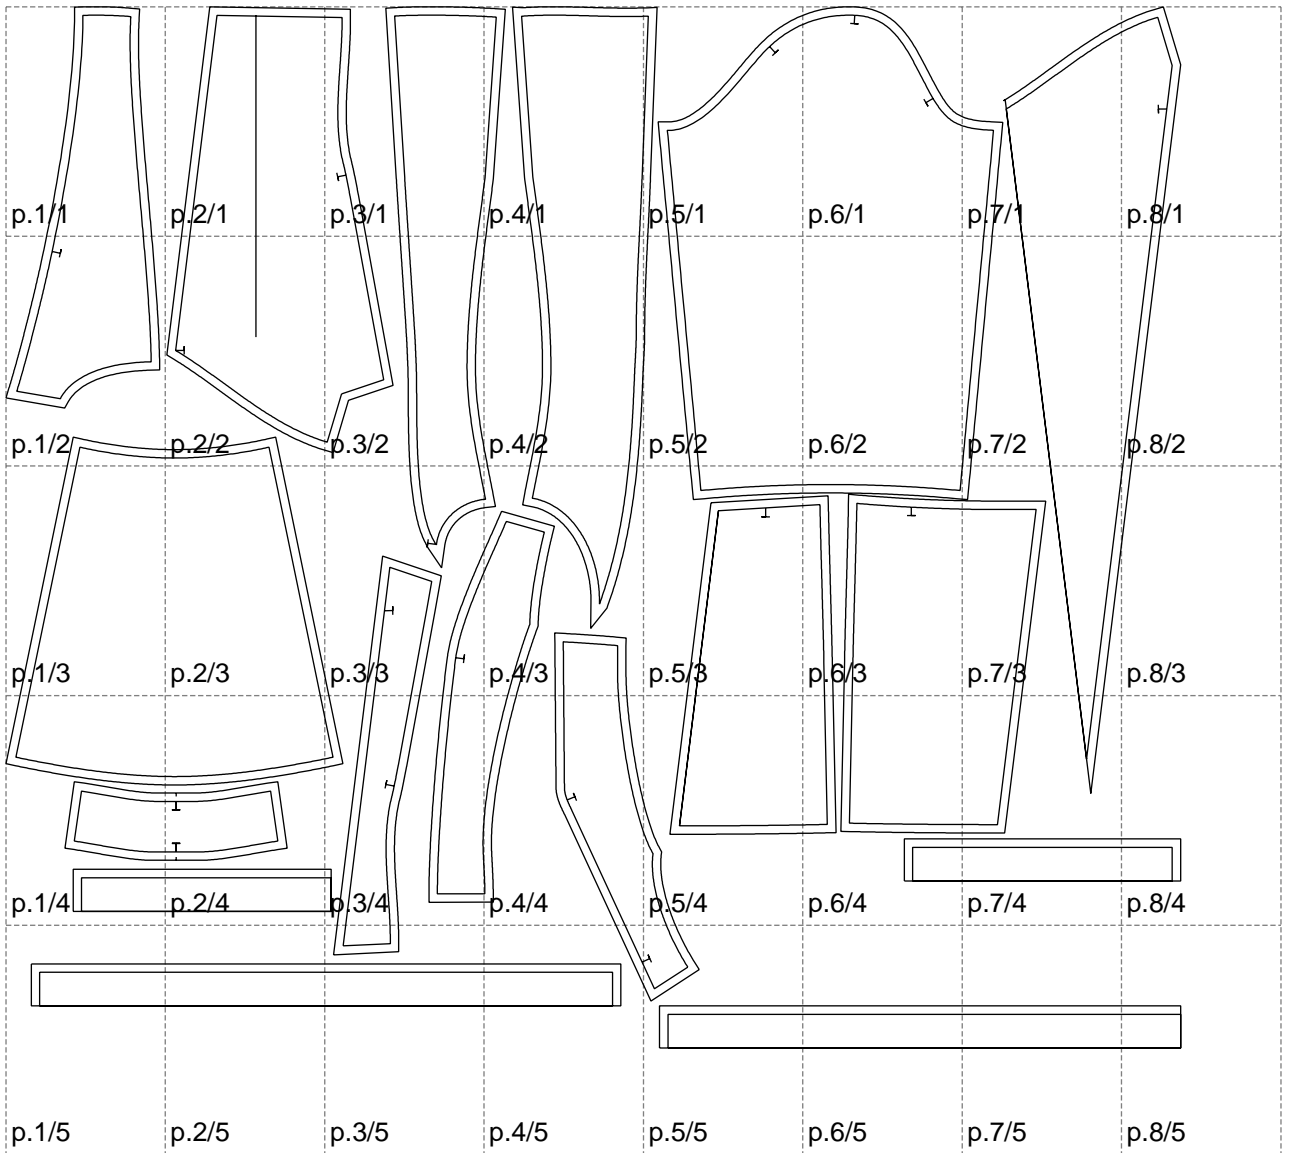

Not for print

Paper size: A4, size:1399.00 x1239.75 mm

# Example

size:1499.00 x1743.06 mm

Maneken =1 ver.0

rz\_1=170

rz\_16=92

rz\_17=78.8

rz\_18=71.8

rz\_19=100

rz\_20=98.1

---

. . . . .  
. . . . .  
. . . . .