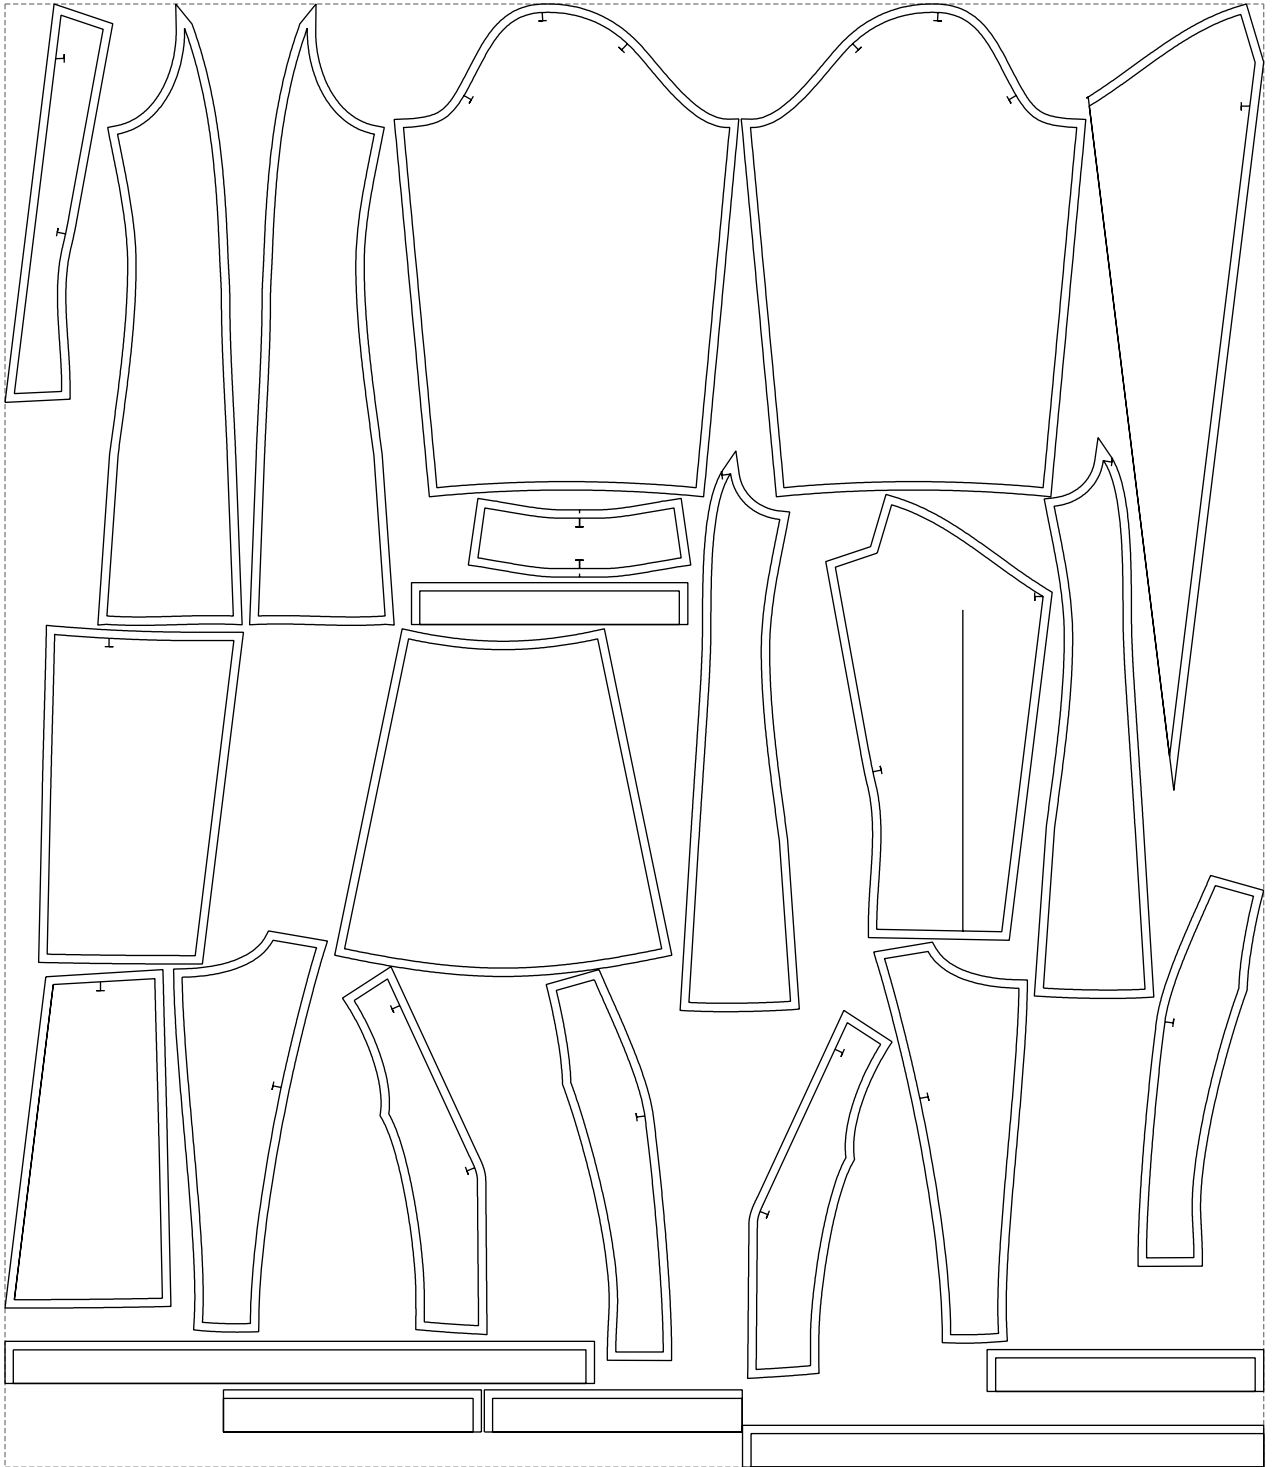

Not for print

Paper size: A4, size:1399.00 x1239.75 mm

# Example

size:1499.00 x1743.06 mm

Maneken =1 ver.0

rz\_1=170

rz\_16=92

rz\_17=78.8

rz\_18=71.8

rz\_19=100