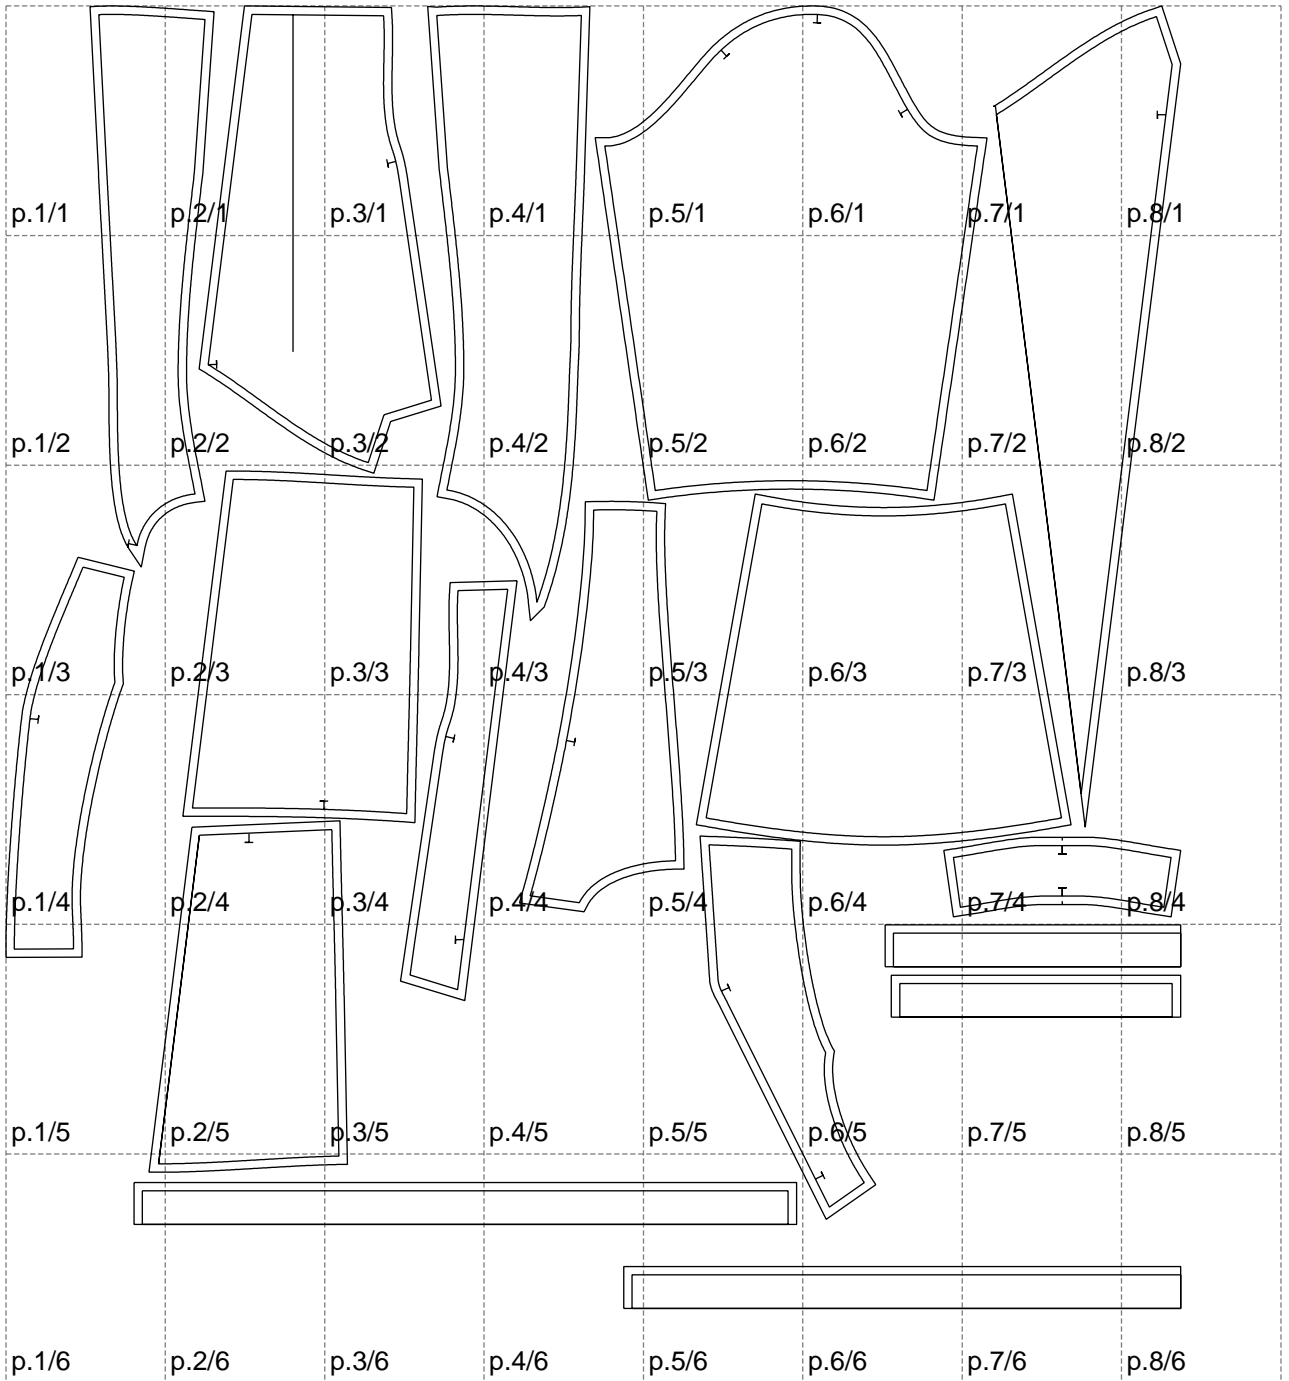

Not for print

Paper size: A4, size:1399.00 x1550.98 mm

# Example

size:1499.00 x2005.81 mm

Maneken =1 ver.0

rz\_1=170

rz\_16=112

rz\_17=96.2

rz\_18=94

rz\_19=120

rz\_20=117

---

. . . . .  
. . . . .  
. . . . .