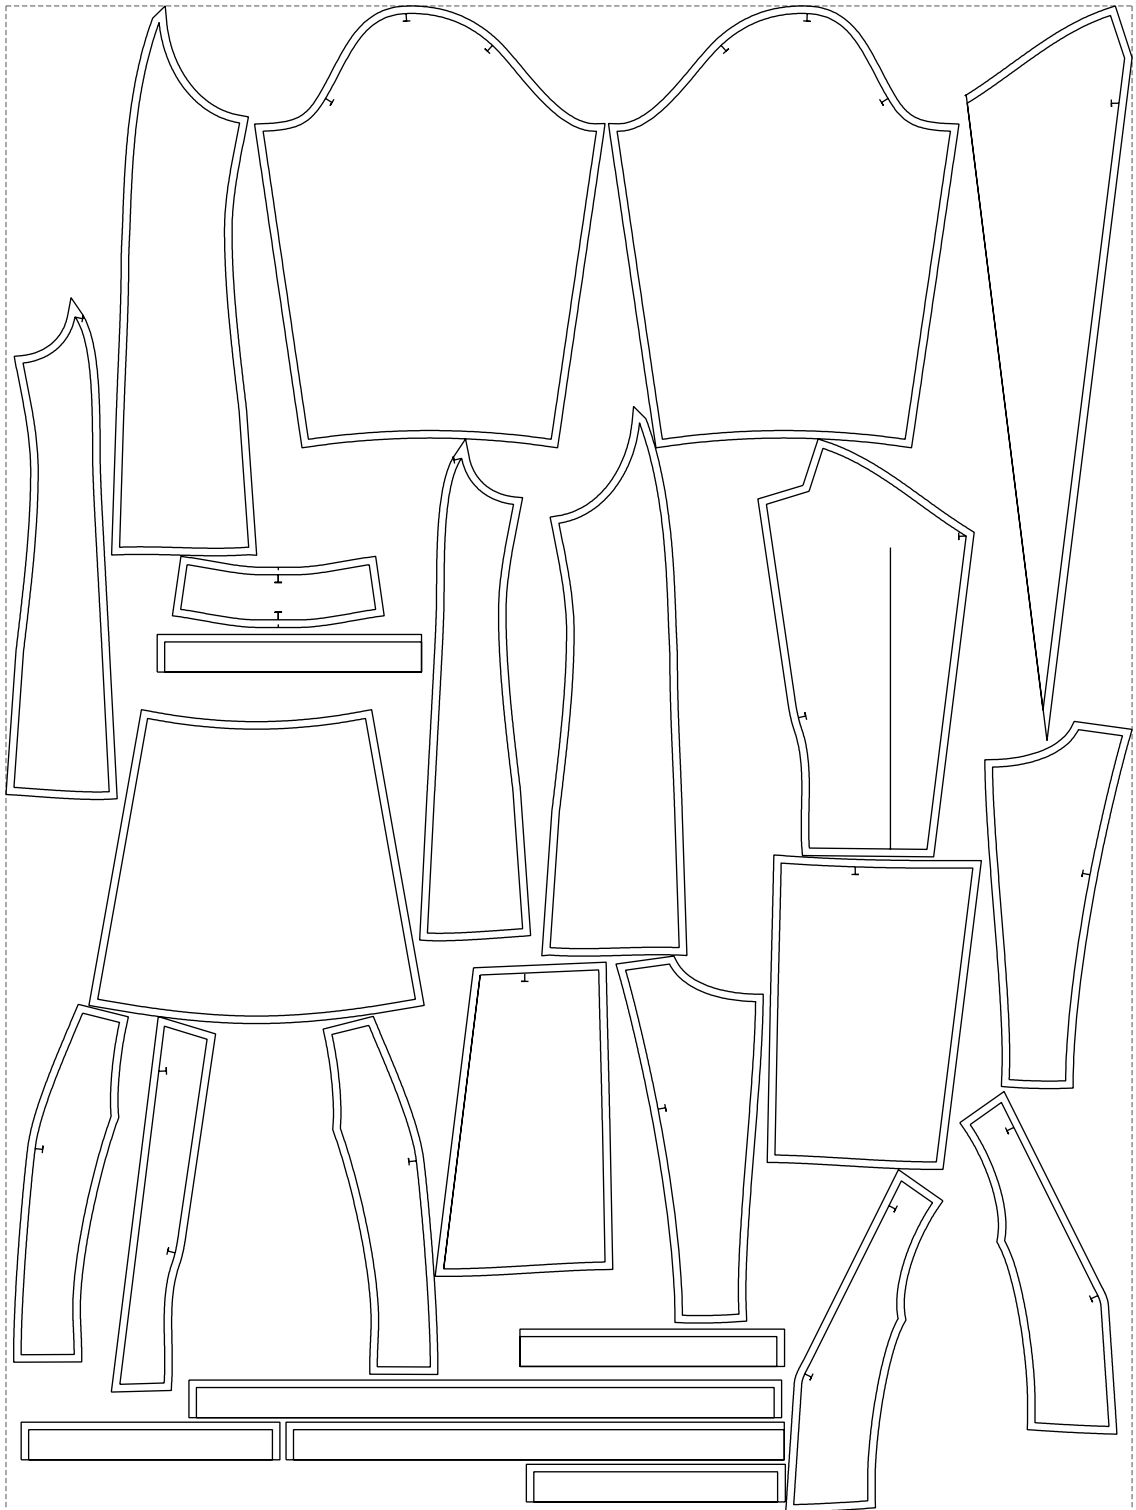

# Example

size:1499.00 x2005.81 mm

Maneken =1 ver.0

rz\_1=170

rz\_16=112

rz\_17=96.2

rz\_18=94

rz\_19=120