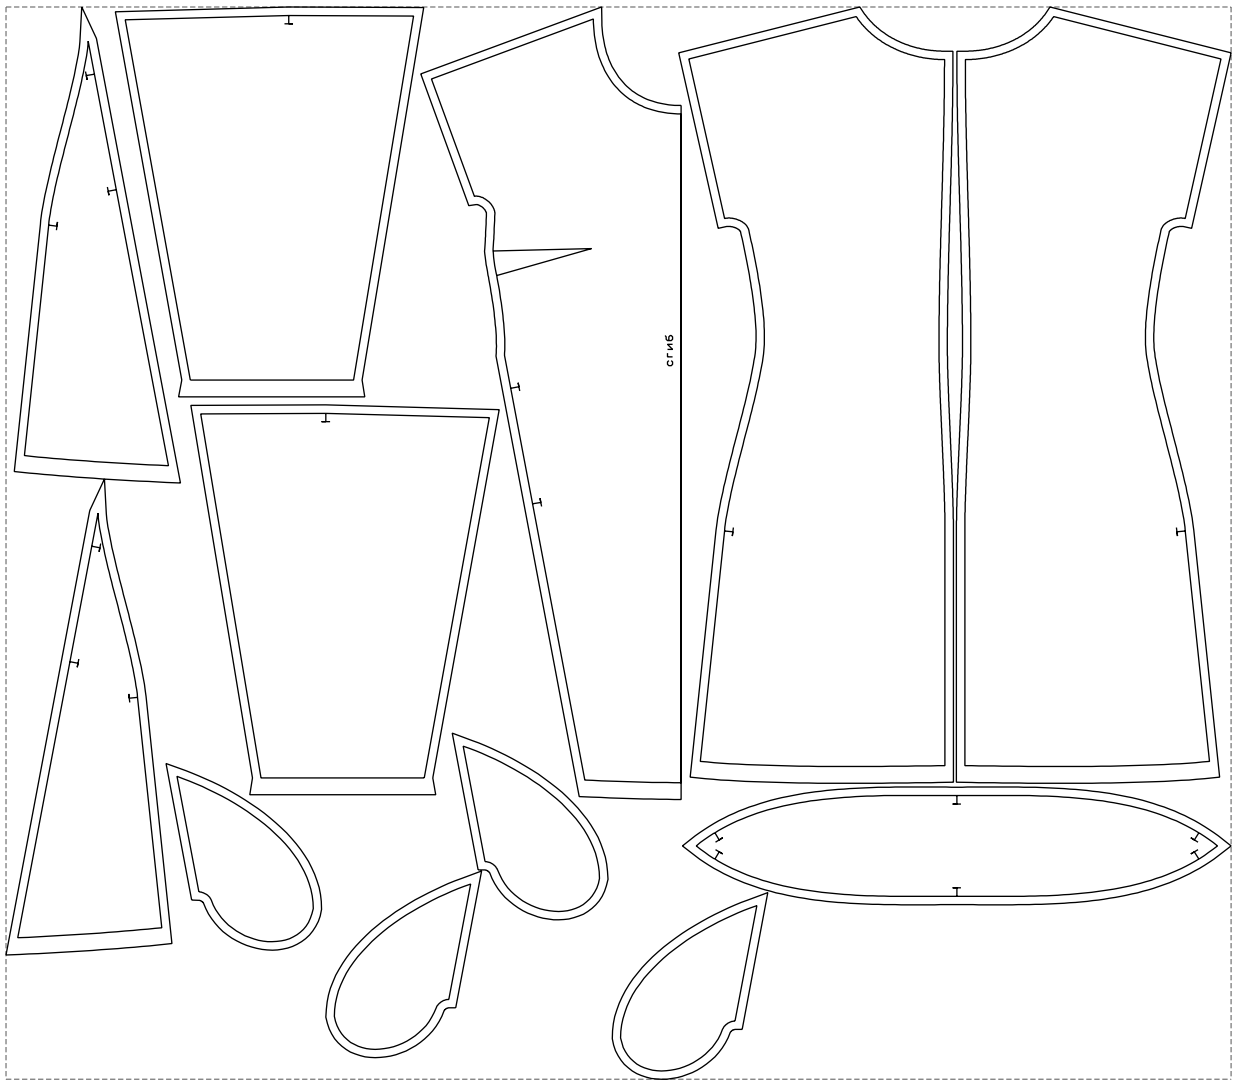

Not for print

Paper size: A4, size:1388.97 x943.89 mm

# Example

size:1458.96 x1277.24 mm

Maneken =1 ver.0

rz\_1=170

rz\_16=96

rz\_17=82

rz\_18=76

rz\_19=104

rz\_20=101.8

---

. . . . .  
. . . . .  
. . . . .