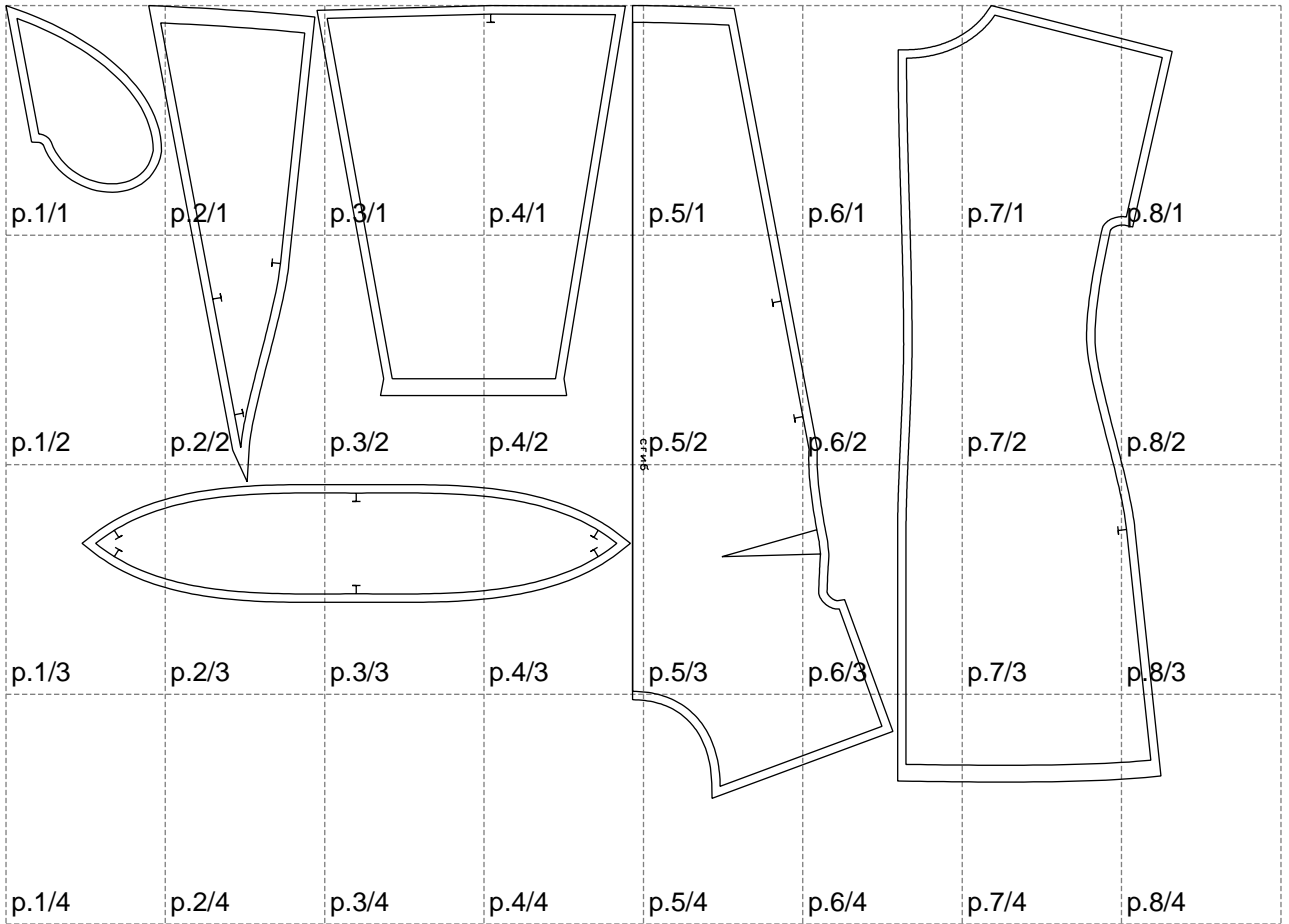

Not for print

Paper size: A4, size:1388.97 x943.89 mm

# Example

size:1458.96 x1277.24 mm

Maneken =1 ver.0

rz\_1=170

rz\_16=96

rz\_17=82

rz\_18=76

rz\_19=104

rz\_20=101.8

---

. . . . .  
. . . . .  
. . . . .