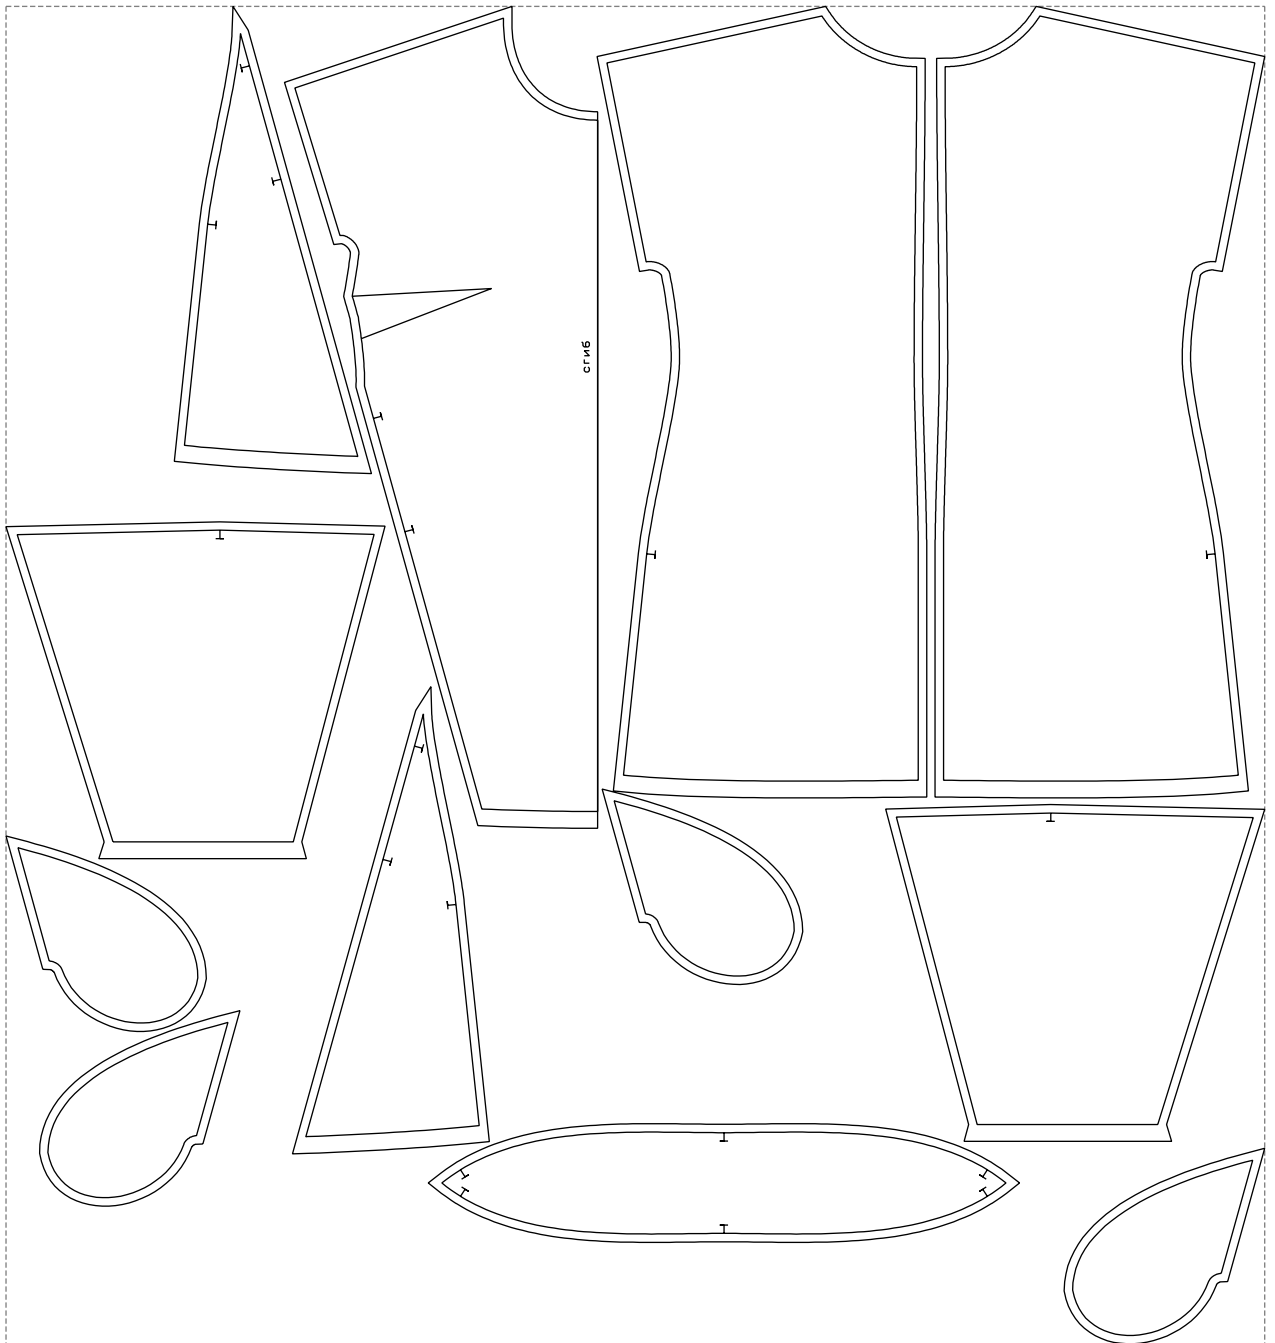

Not for print

Paper size: A4, size:1399.00 x992.06 mm

# Example

size:1499.00 x1593.02 mm

Maneken =1 ver.0

rz\_1=170

rz\_16=120

rz\_17=104

rz\_18=103.6

rz\_19=128