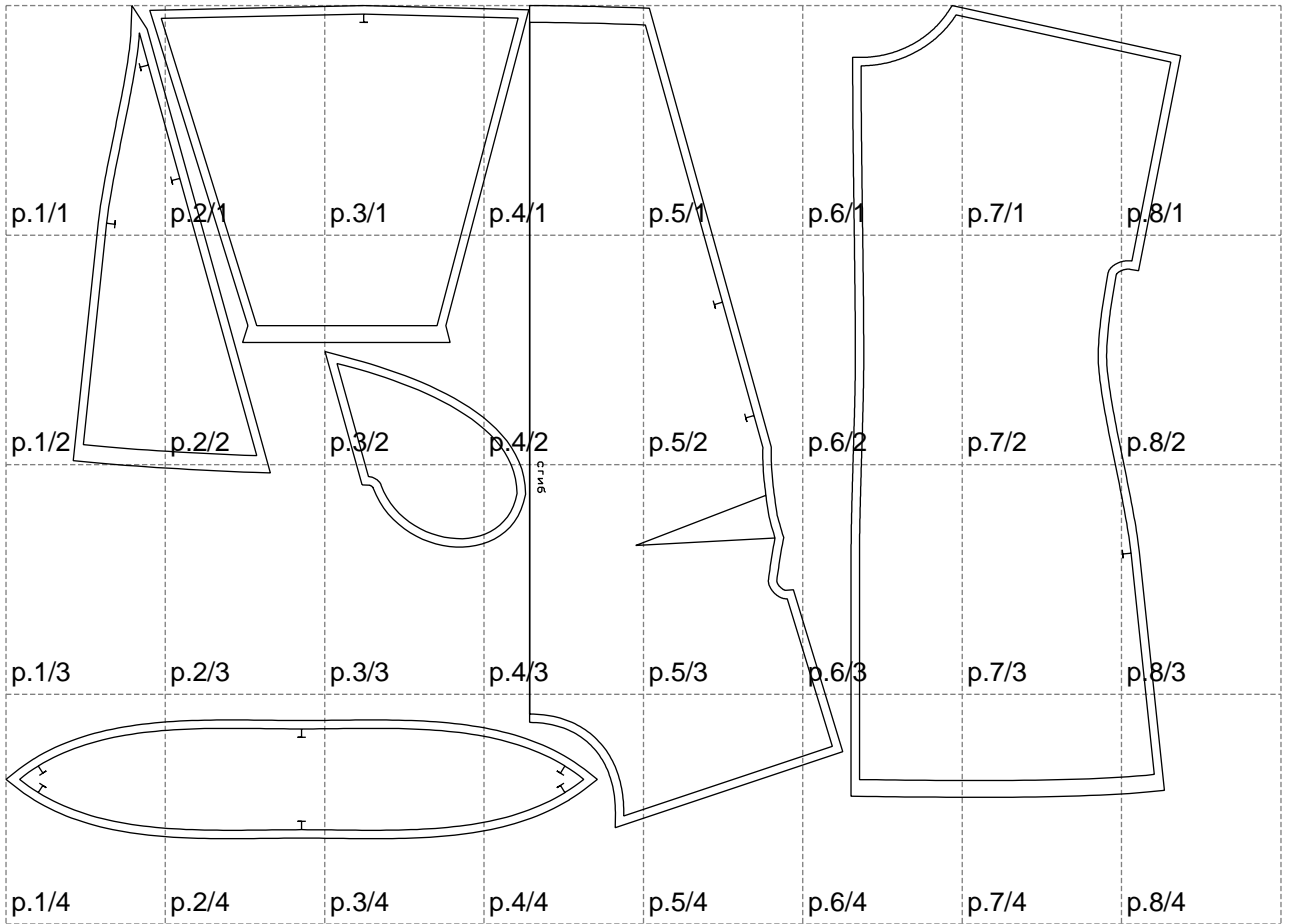

Not for print

Paper size: A4, size:1399.00 x992.06 mm

# Example

size:1499.00 x1593.02 mm

Maneken =1 ver.0

rz\_1=170

rz\_16=120

rz\_17=104

rz\_18=103.6

rz\_19=128

rz\_20=125.1

---

. . . . .  
. . . . .  
. . . . .