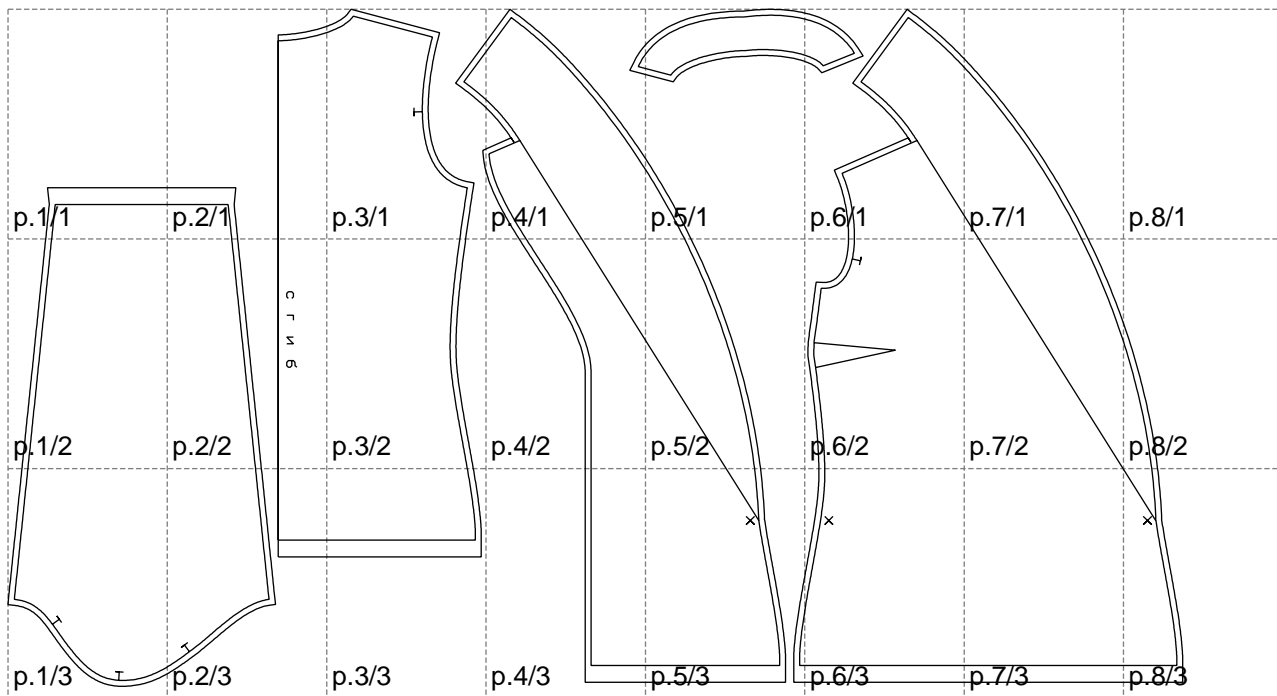

Not for print

Paper size: A4, size:1399.00 x806.06 mm

# Example

size:1499.00 x1602.66 mm

Maneken =1 ver.0

rz\_1=170

rz\_16=88

rz\_17=75.6

rz\_18=67.6

rz\_19=96

rz\_20=94.6

---

. . . . .  
. . . . .  
. . . . .