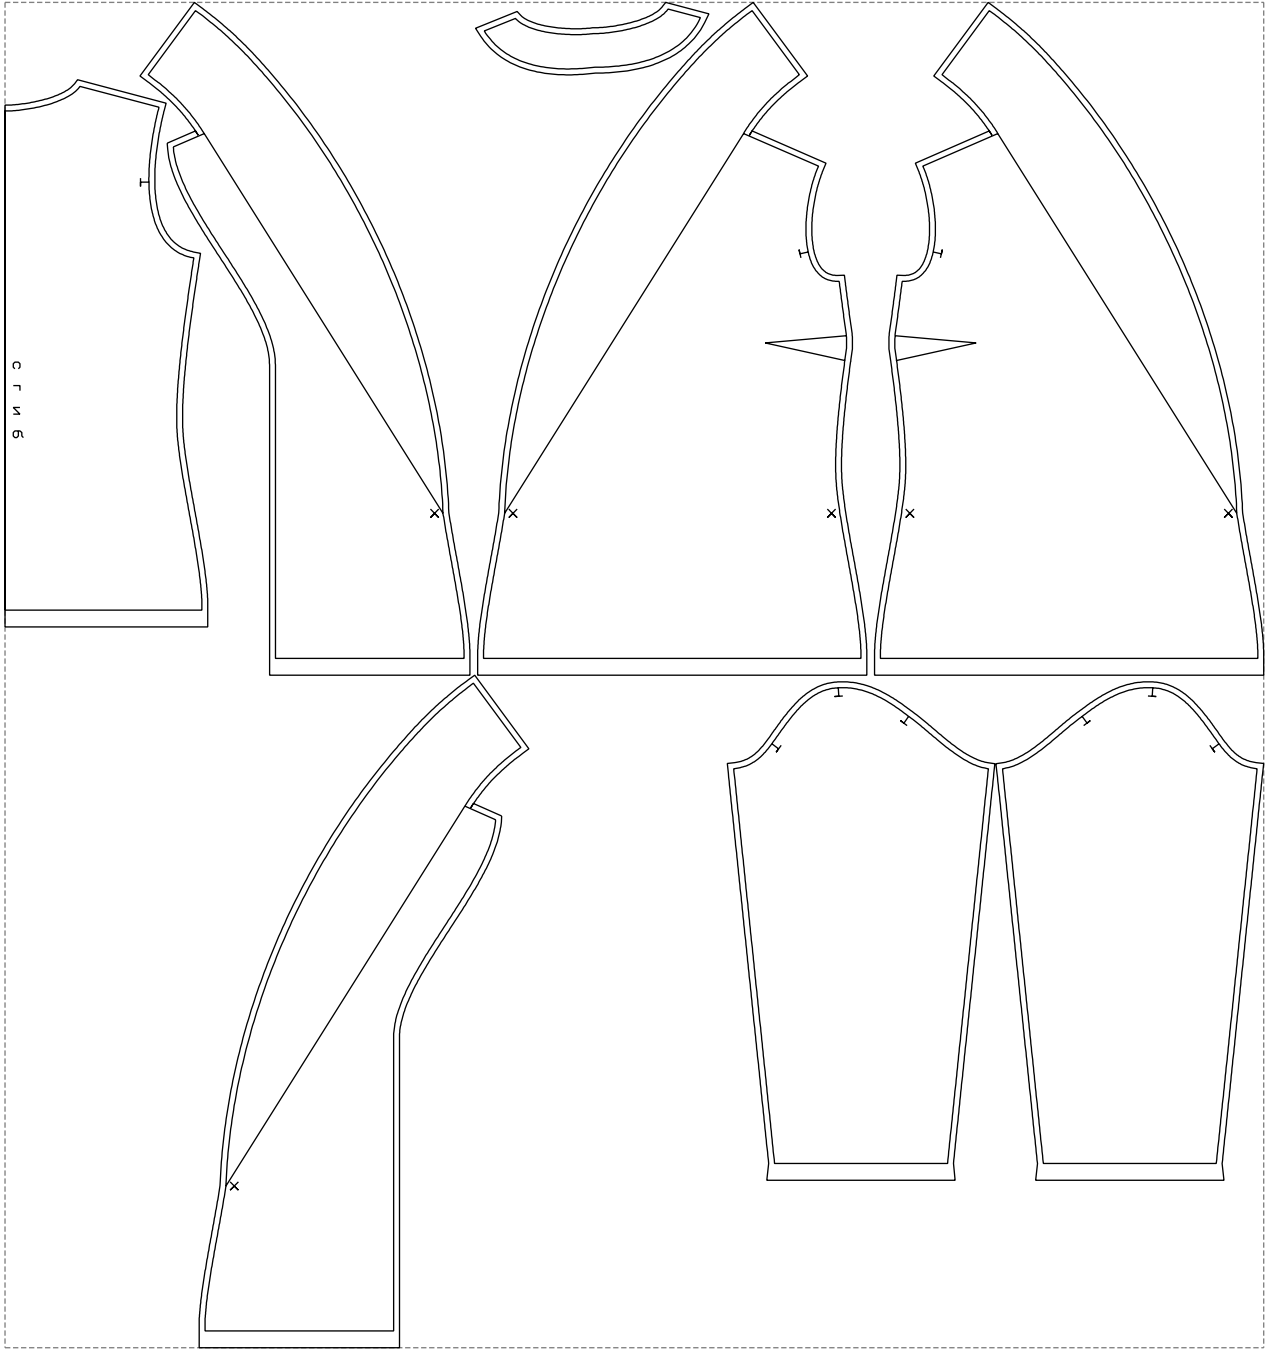

# Example

size:1499.00 x1602.66 mm

Maneken =1 ver.0

rz\_1=170

rz\_16=88

rz\_17=75.6

rz\_18=67.6

rz\_19=96