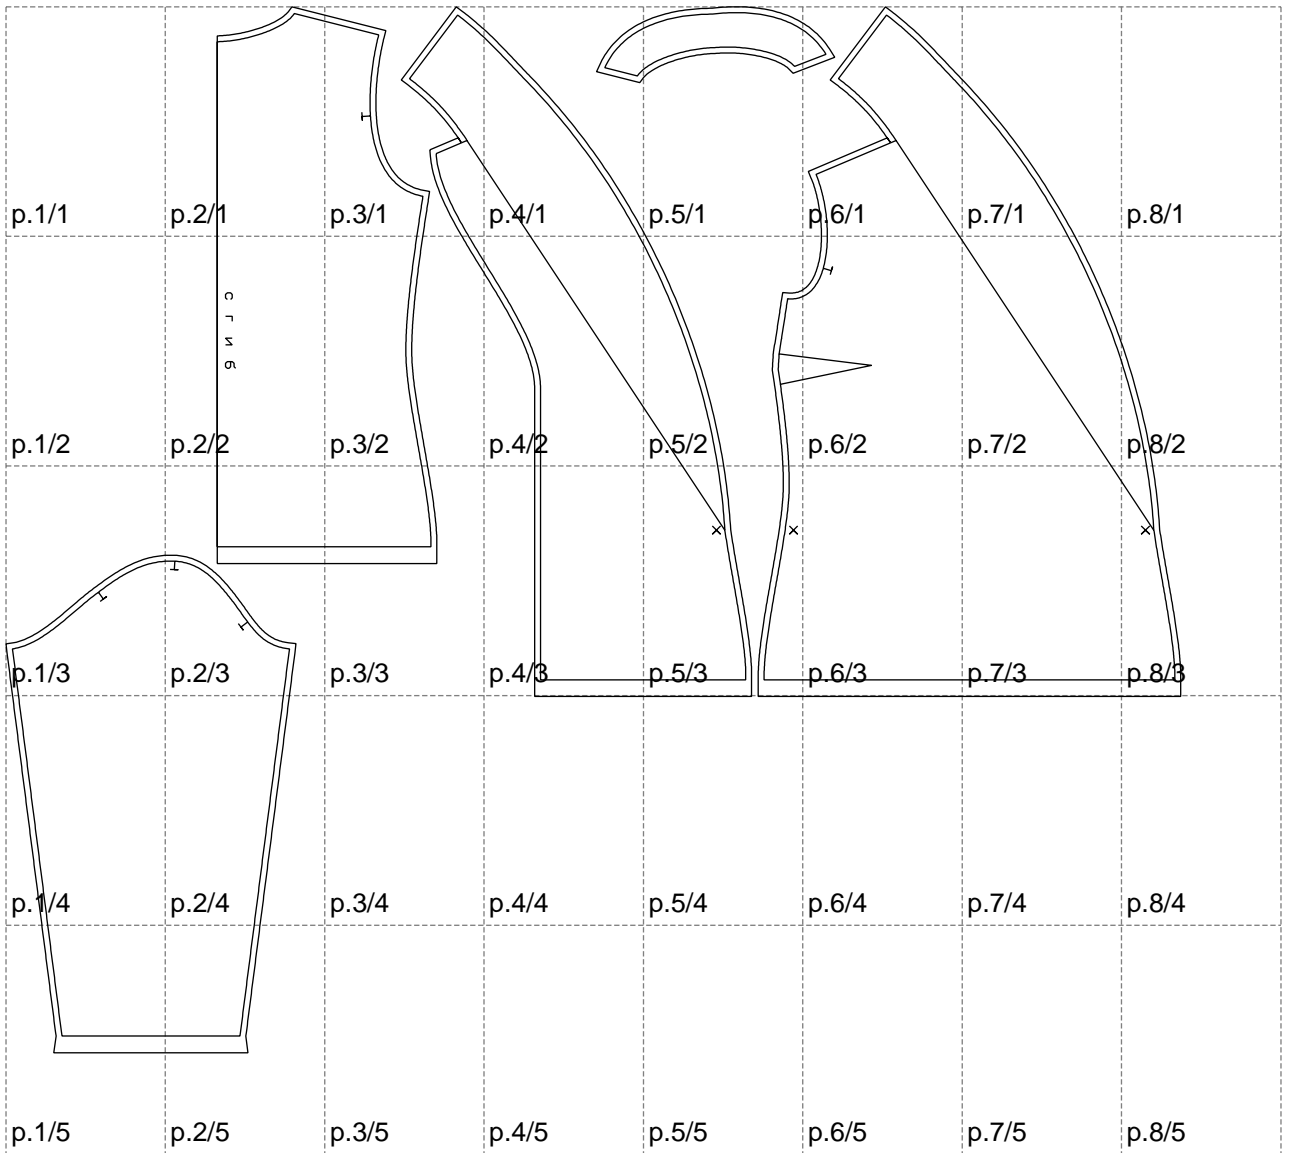

Not for print

Paper size: A4, size:1399.00 x1245.66 mm

# Example

size:1438.90 x1642.75 mm

Maneken =1 ver.0

rz\_1=170

rz\_16=96

rz\_17=82

rz\_18=76

rz\_19=104

rz\_20=101.8

---

. . . . .  
. . . . .  
. . . . .