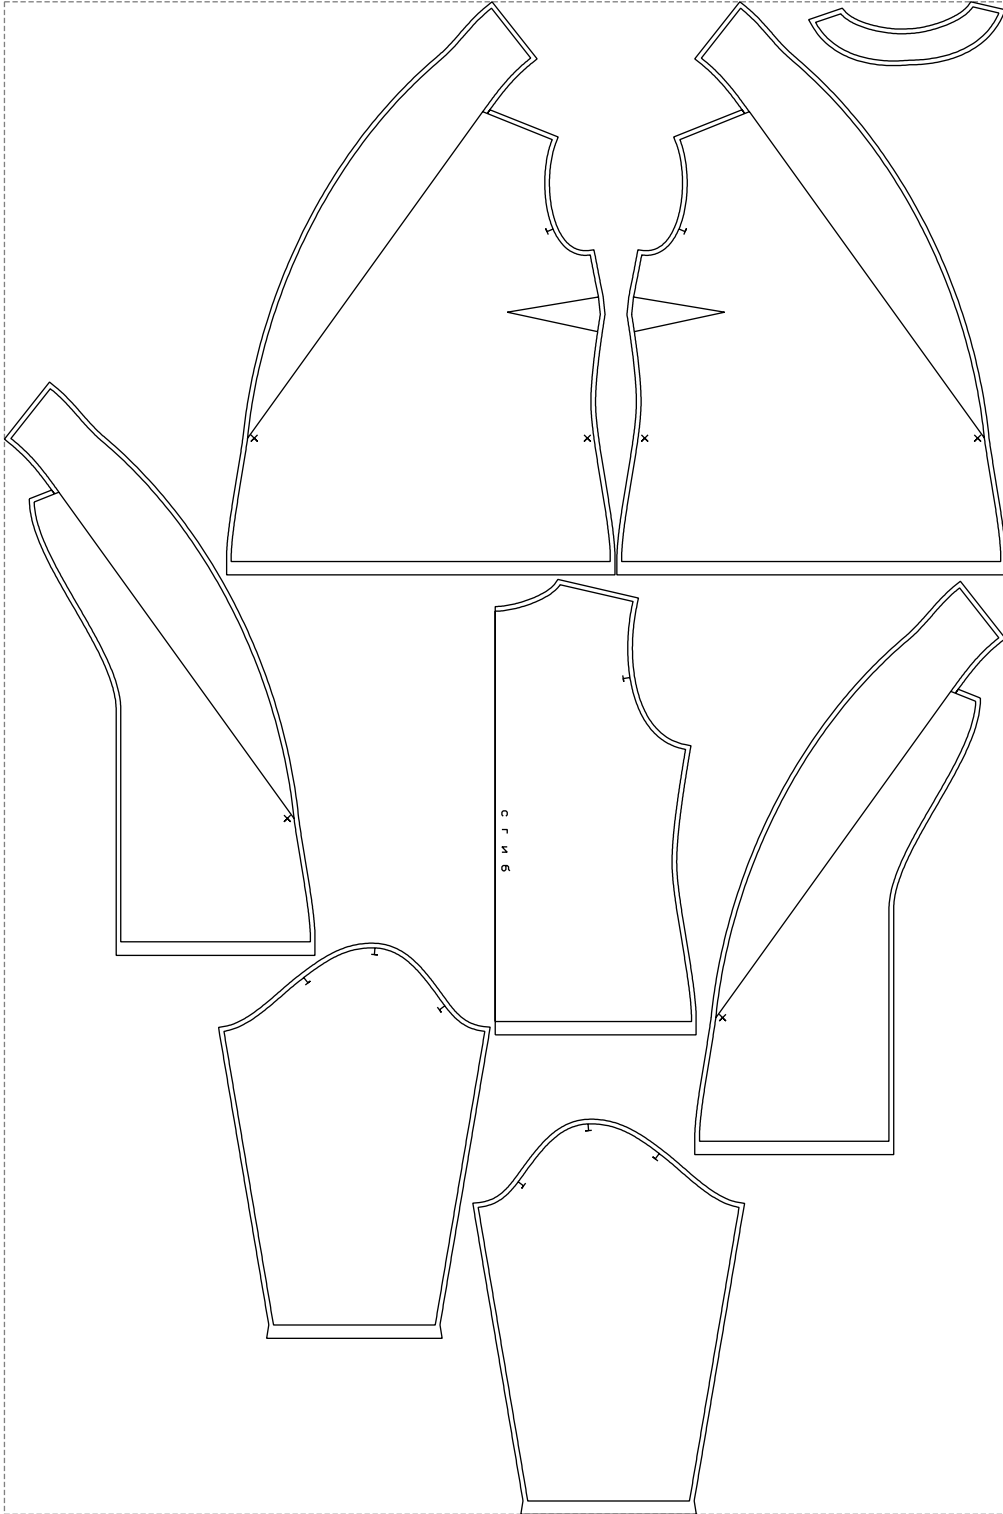

Not for print

Paper size: A4, size:1298.25 x1278.07 mm

# Example

size:1499.00 x2265.89 mm

Maneken =1 ver.0

rz\_1=170

rz\_16=112

rz\_17=96.2

rz\_18=94

rz\_19=120