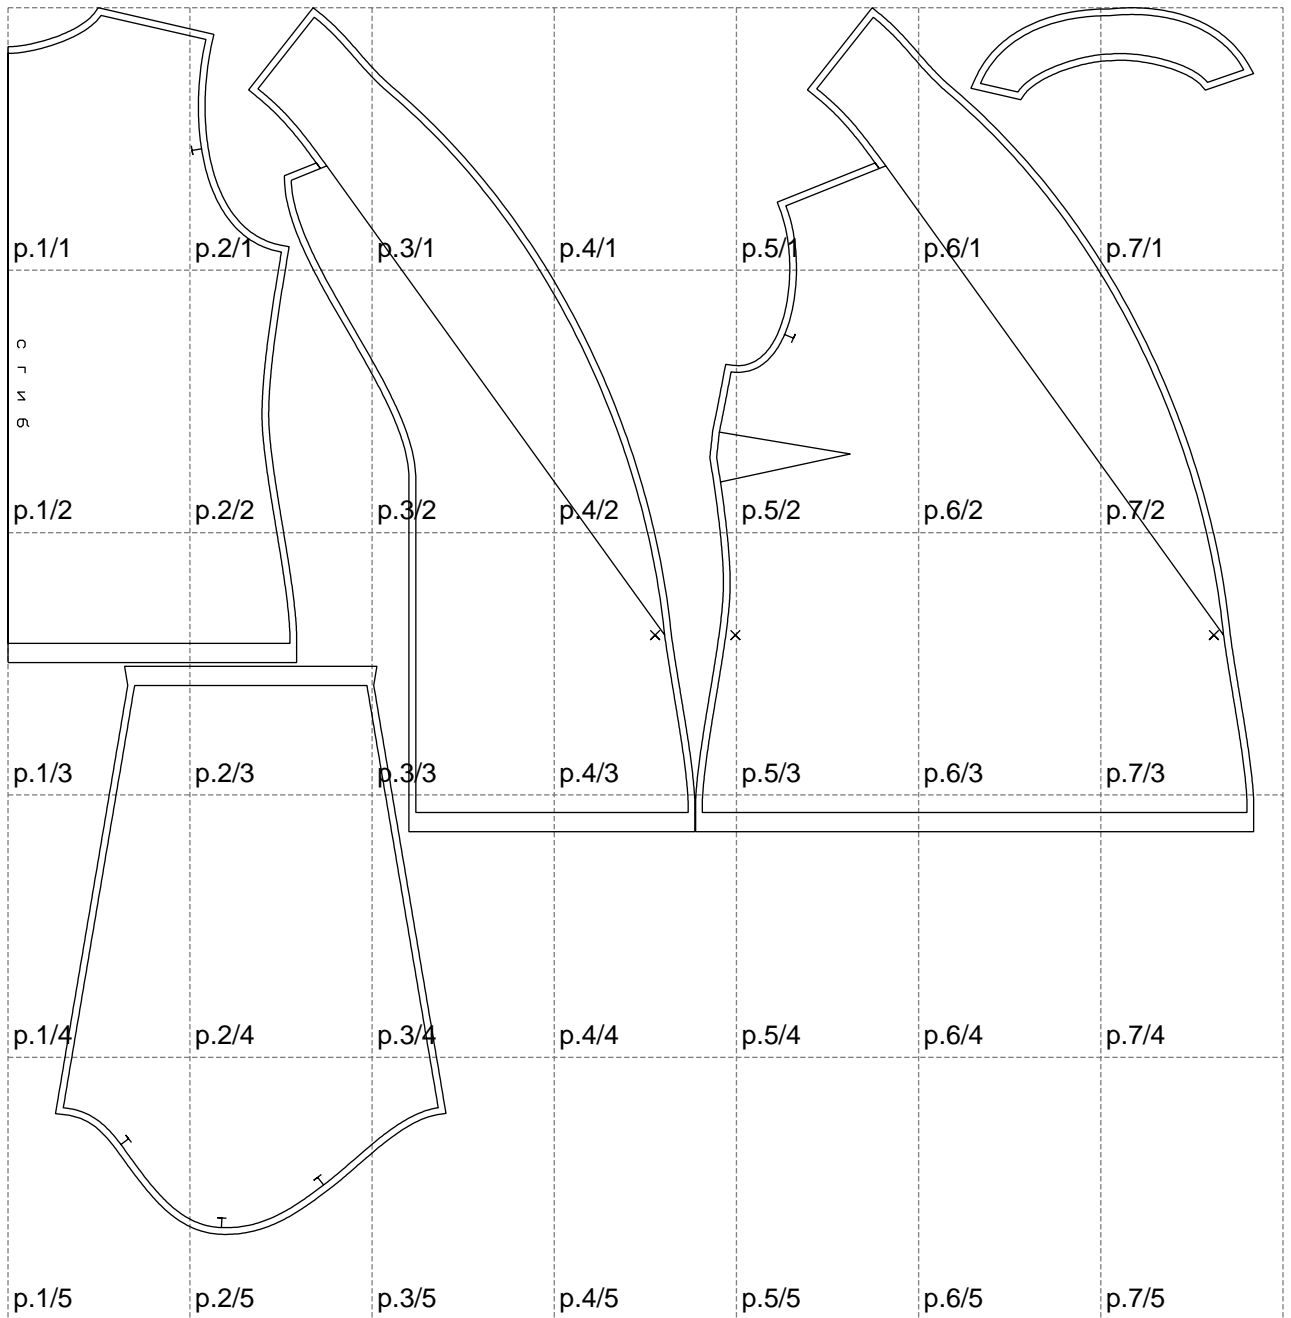

Not for print

Paper size: A4, size:1298.25 x1278.07 mm

# Example

size:1499.00 x2265.89 mm

Maneken =1 ver.0

rz\_1=170

rz\_16=112

rz\_17=96.2

rz\_18=94

rz\_19=120

rz\_20=117

---

. . . . .  
. . . . .  
. . . . .