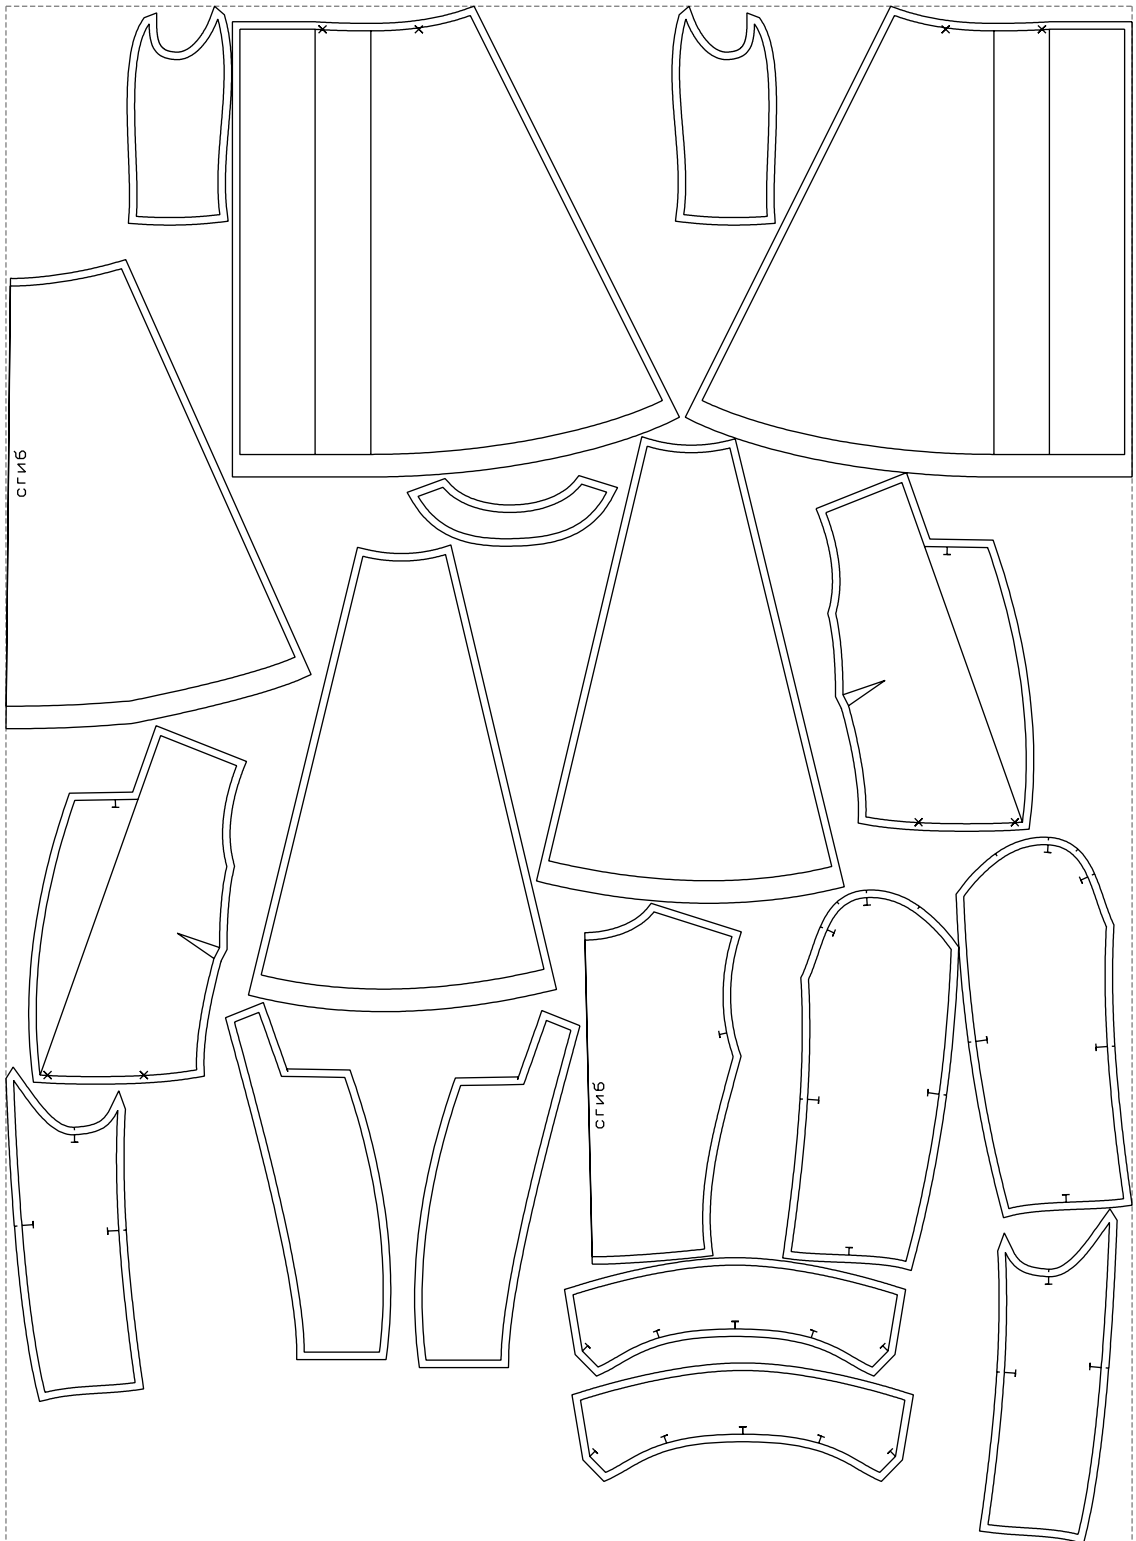

Not for print

Paper size: A4, size:1399.00 x1235.36 mm

# Example

size:1499.00 x2046.83 mm

Maneken =1 ver.0

rz\_1=170

rz\_16=88

rz\_17=75.6

rz\_18=67.6

rz\_19=96

rz\_20=94.6

---

. . . . .  
. . . . .  
. . . . .