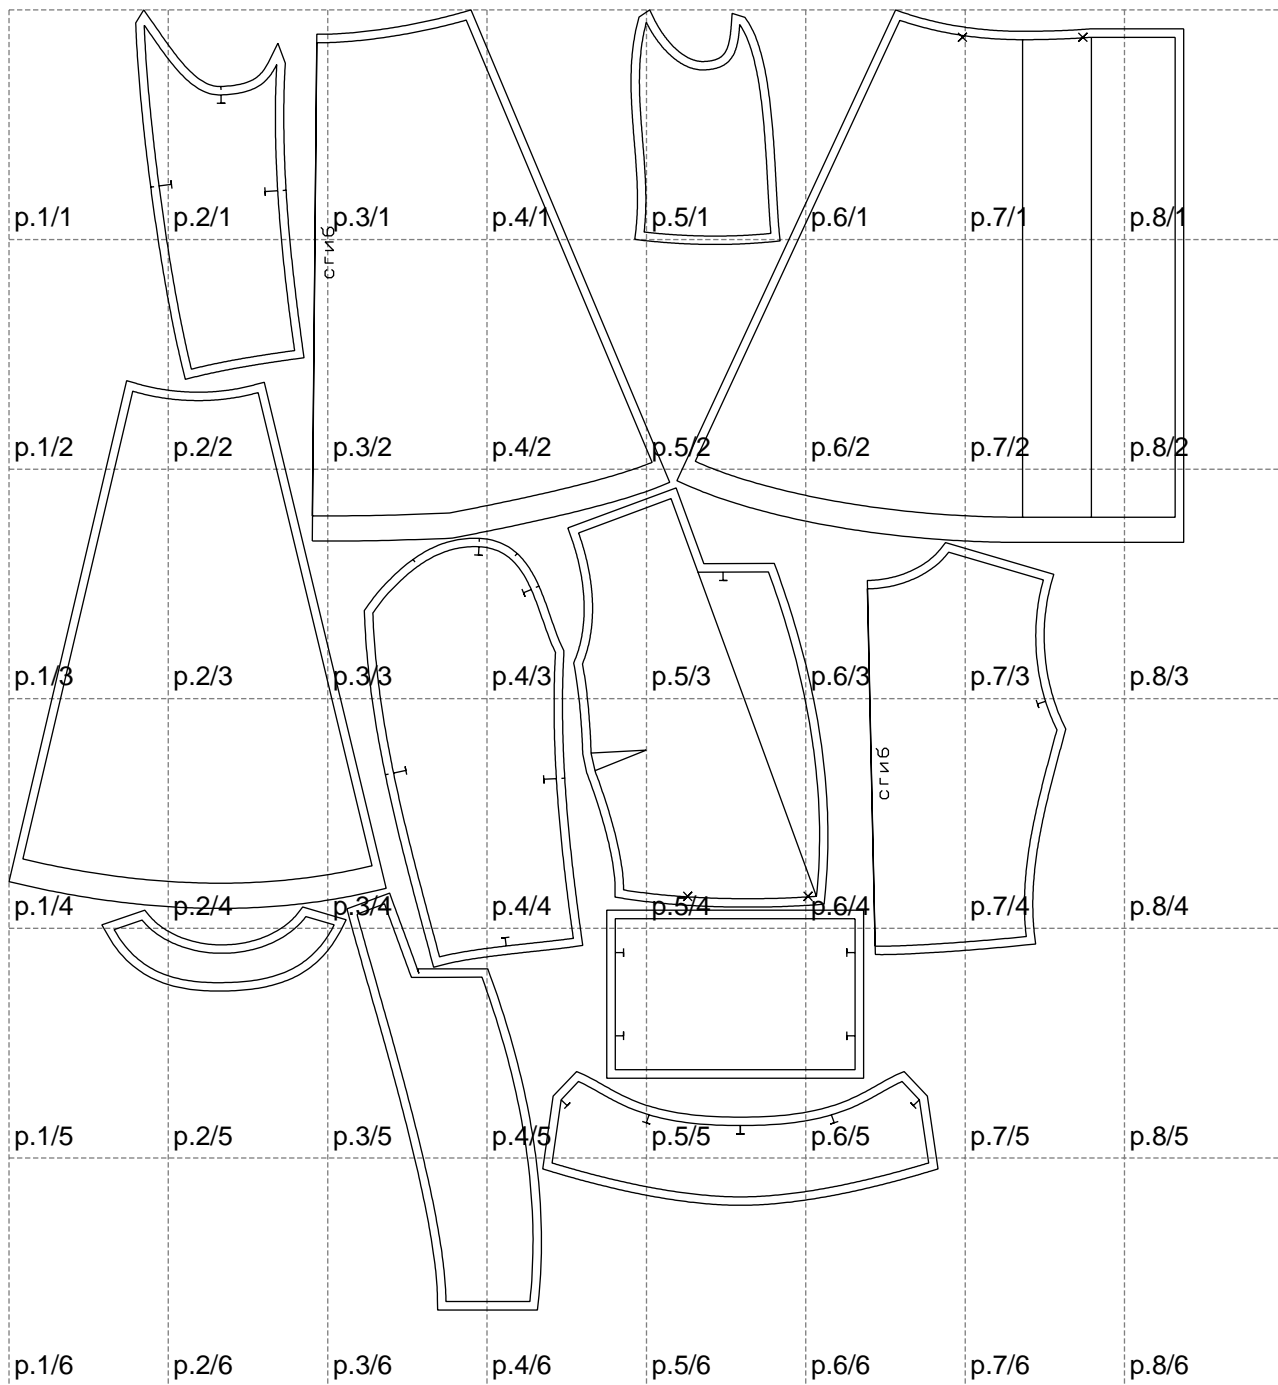

Not for print

Paper size: A4, size:1399.00 x1548.03 mm

# Example

size:1499.00 x2232.17 mm

Maneken =1 ver.0

rz\_1=170

rz\_16=104

rz\_17=88.9

rz\_18=84.4

rz\_19=112

rz\_20=109.3

---

. . . . .  
. . . . .  
. . . . .