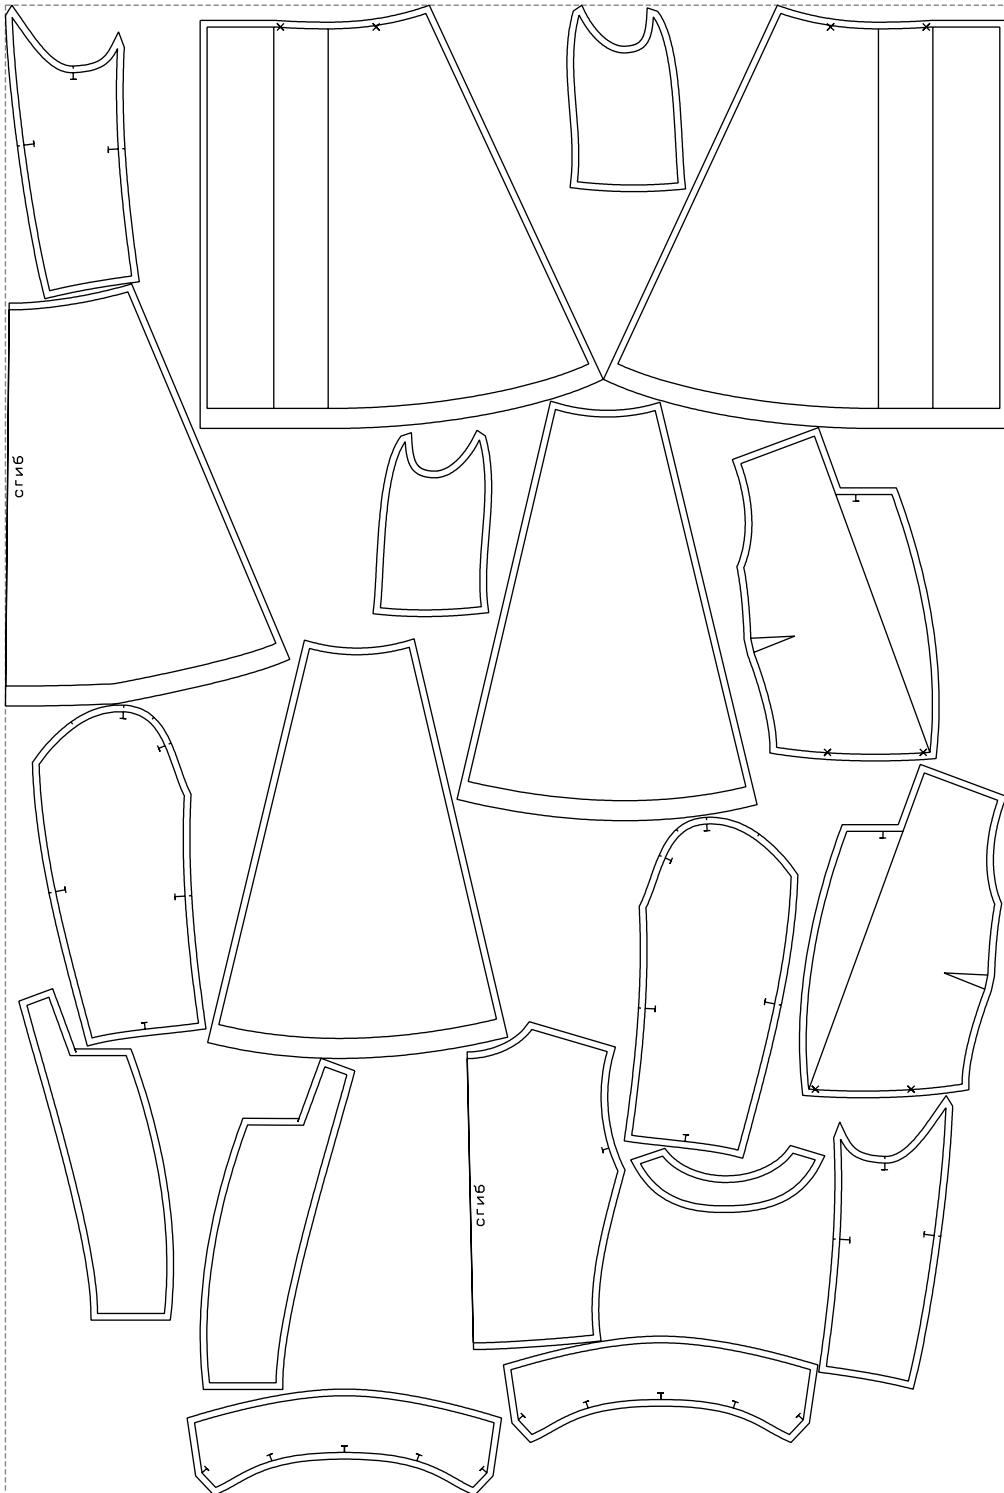

Not for print

Paper size: A4, size:1399.00 x1548.03 mm

# Example

size:1499.00 x2232.17 mm

Maneken =1 ver.0

rz\_1=170

rz\_16=104

rz\_17=88.9

rz\_18=84.4

rz\_19=112

rz\_20=109.3

---

. . . . .  
. . . . .  
. . . . .