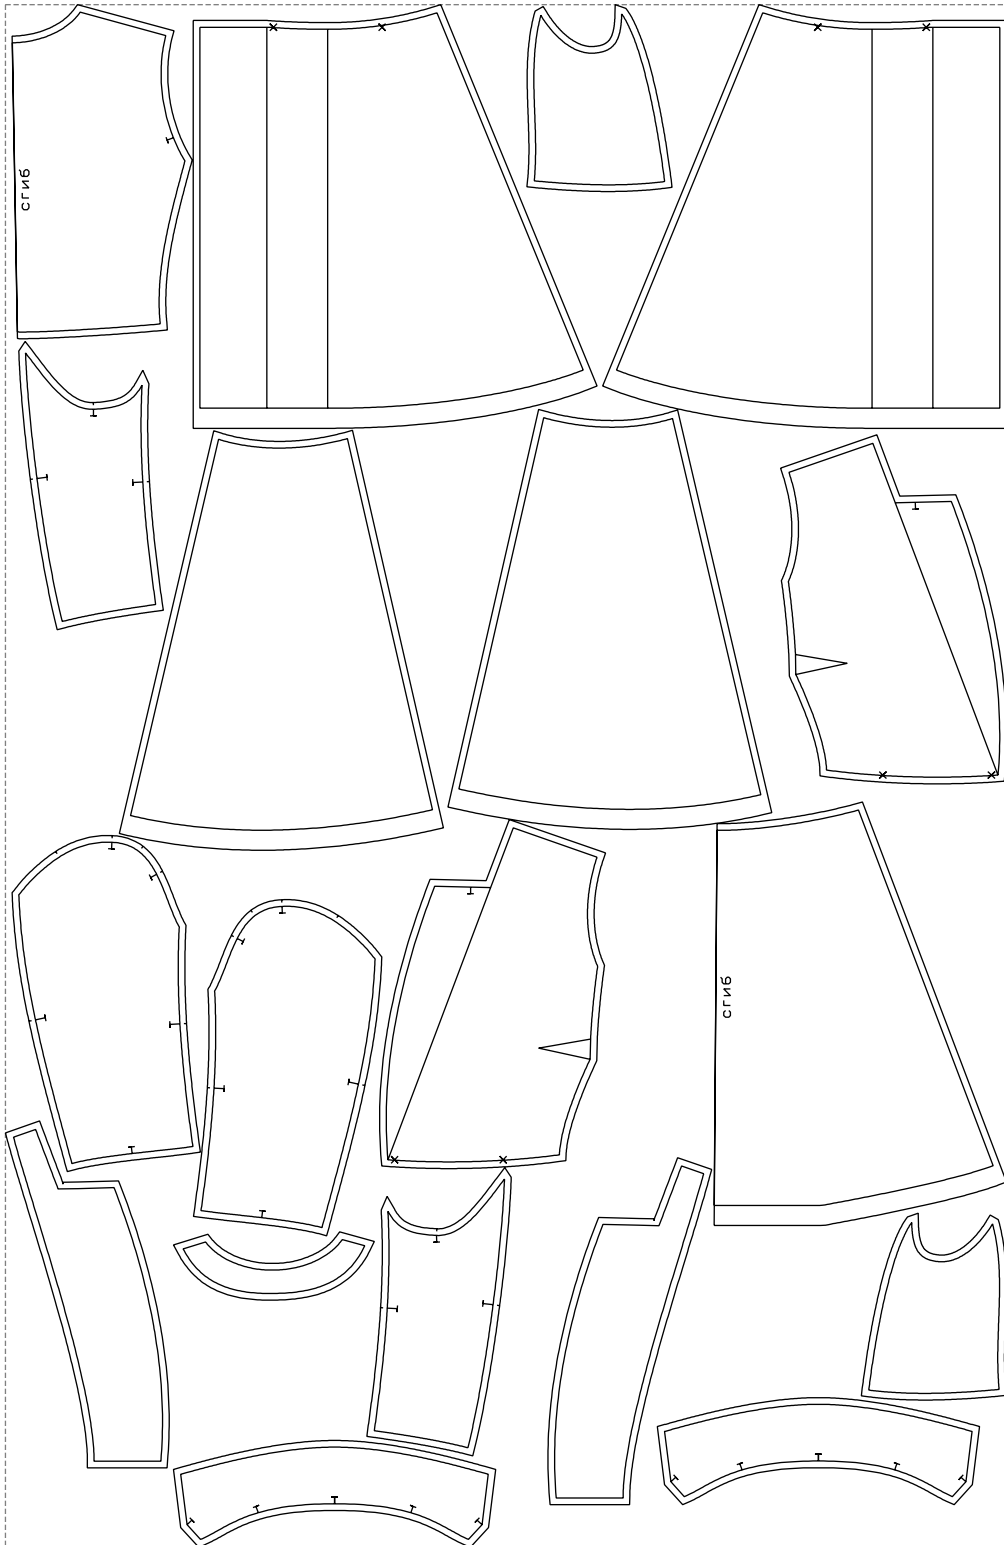

Not for print

Paper size: A4, size:1399.00 x1529.58 mm

# Example

size:1499.00 x2310.99 mm

Maneken =1 ver.0

rz\_1=170

rz\_16=120

rz\_17=104

rz\_18=103.6

rz\_19=128

rz\_20=125.1

---

. . . . .  
. . . . .  
. . . . .