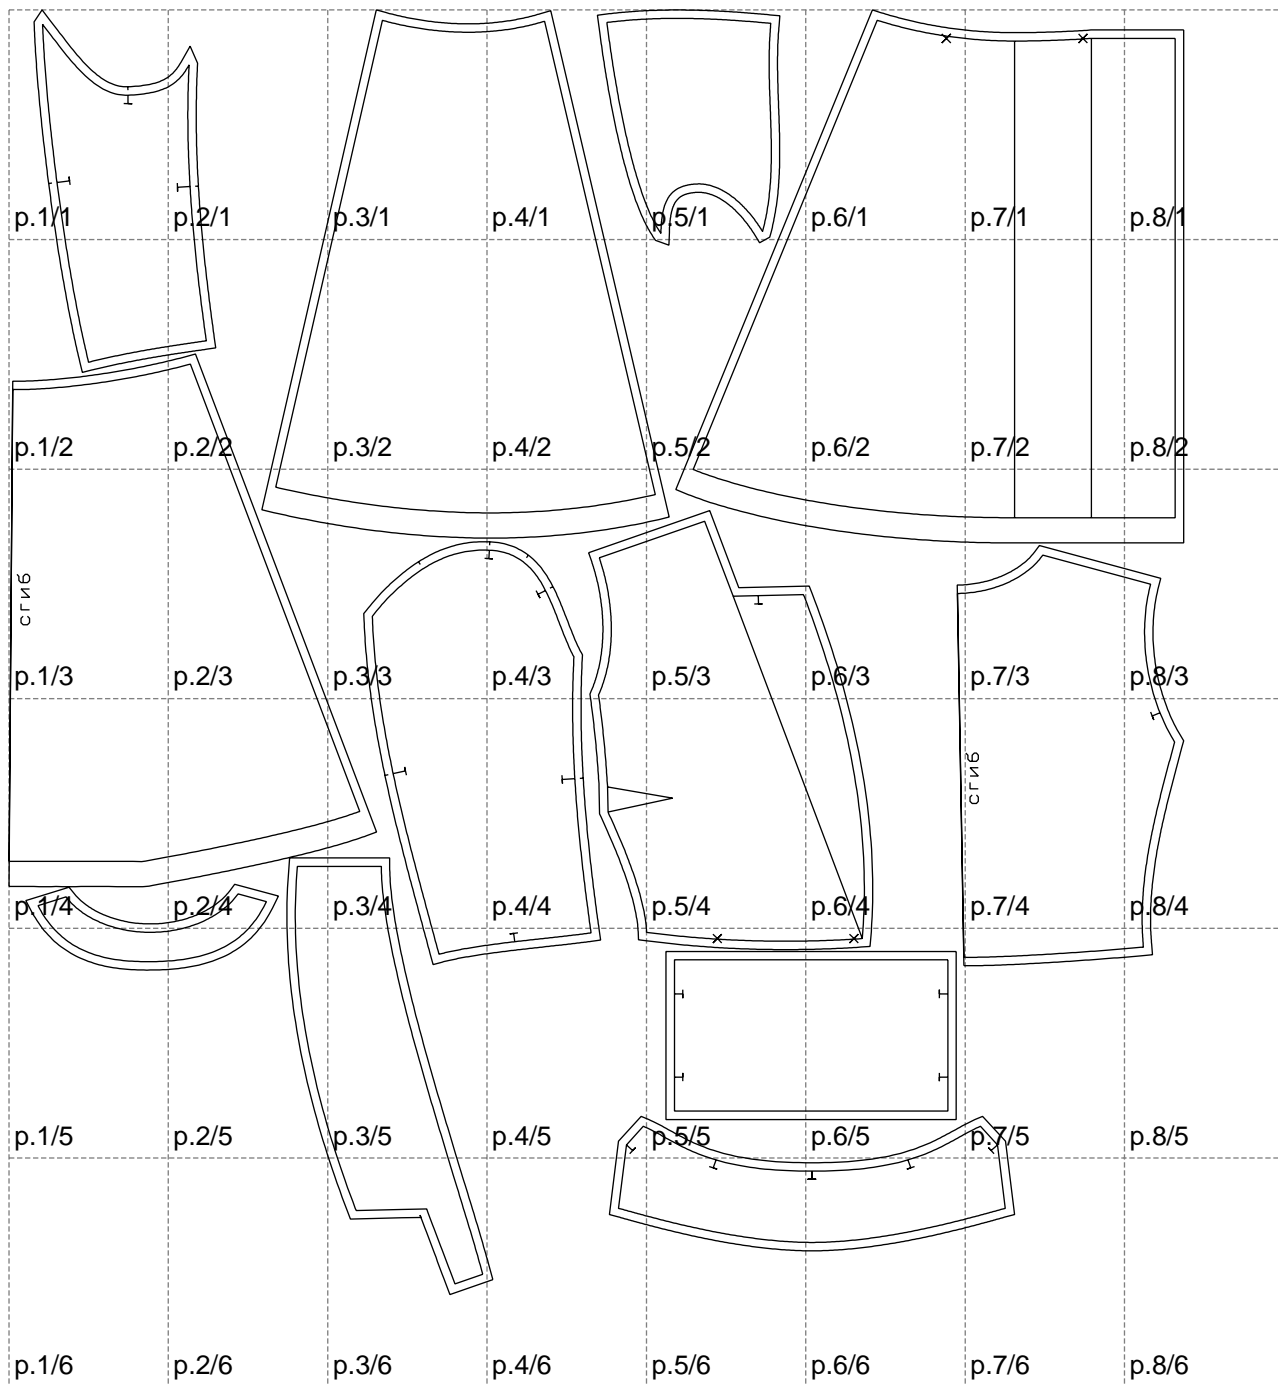

Not for print

Paper size: A4, size:1399.00 x1529.58 mm

# Example

size:1499.00 x2310.99 mm

Maneken =1 ver.0

rz\_1=170

rz\_16=120

rz\_17=104

rz\_18=103.6

rz\_19=128

rz\_20=125.1

---

. . . . .  
. . . . .  
. . . . .