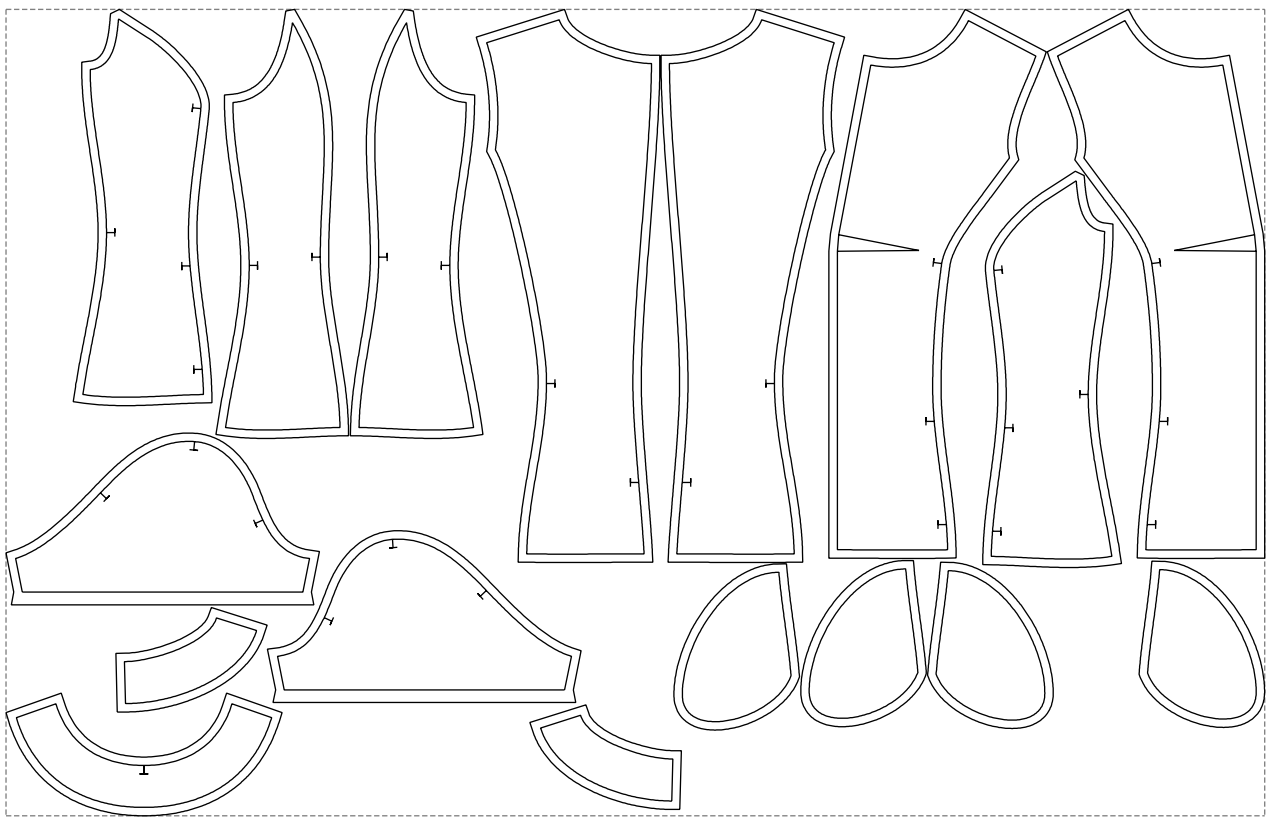

Not for print

Paper size: A4, size:1399.00 x1072.30 mm

# Example

size:1499.00 x960.54 mm

Maneken =1 ver.0

rz\_1=170

rz\_16=96

rz\_17=82

rz\_18=76

rz\_19=104

rz\_20=101.8

---

. . . . .  
. . . . .  
. . . . .