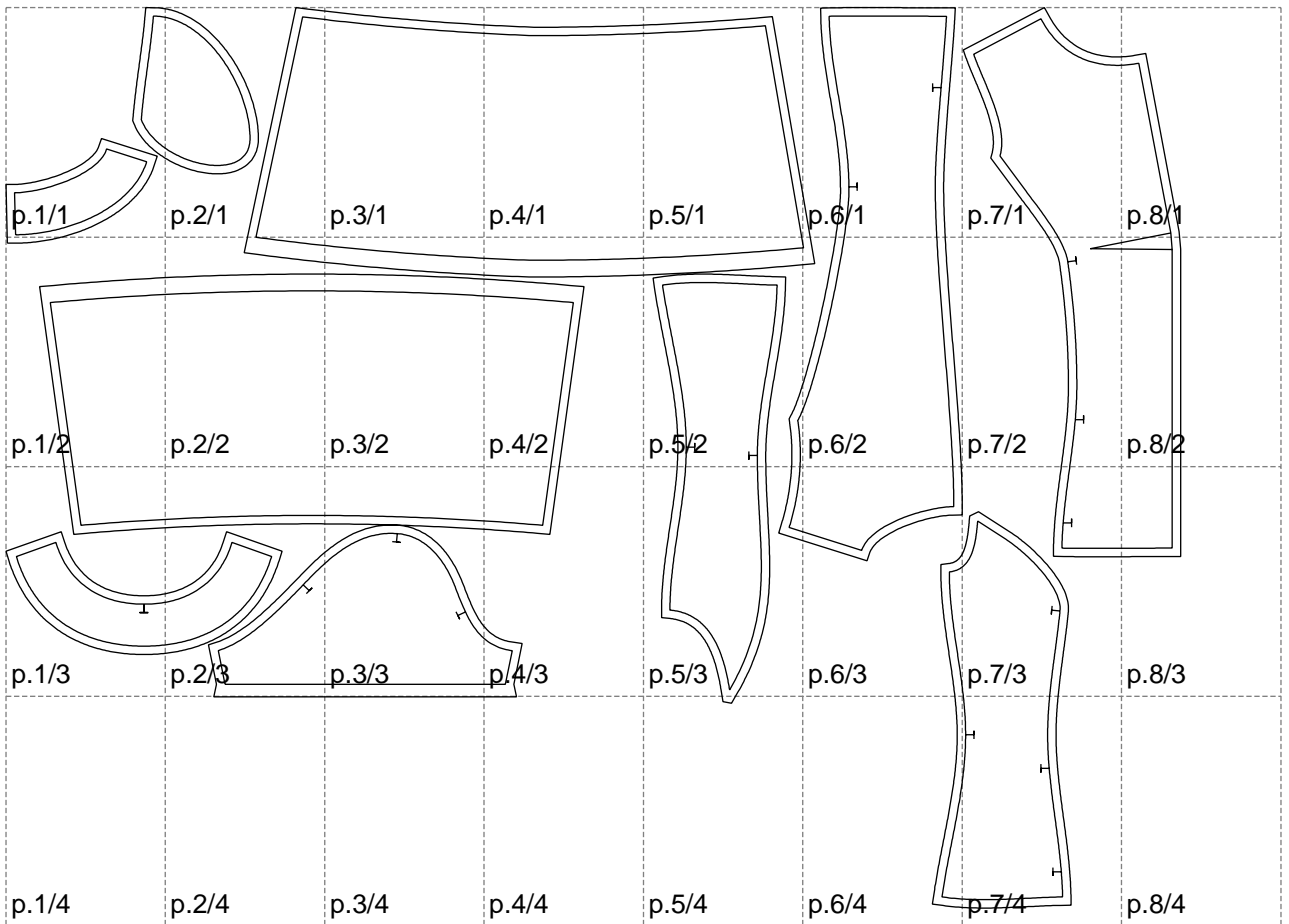

Not for print

Paper size: A4, size:1399.00 x1072.30 mm

# Example

size:1499.00 x960.54 mm

Maneken =1 ver.0

rz\_1=170

rz\_16=96

rz\_17=82

rz\_18=76

rz\_19=104

rz\_20=101.8

---

. . . . .  
. . . . .  
. . . . .