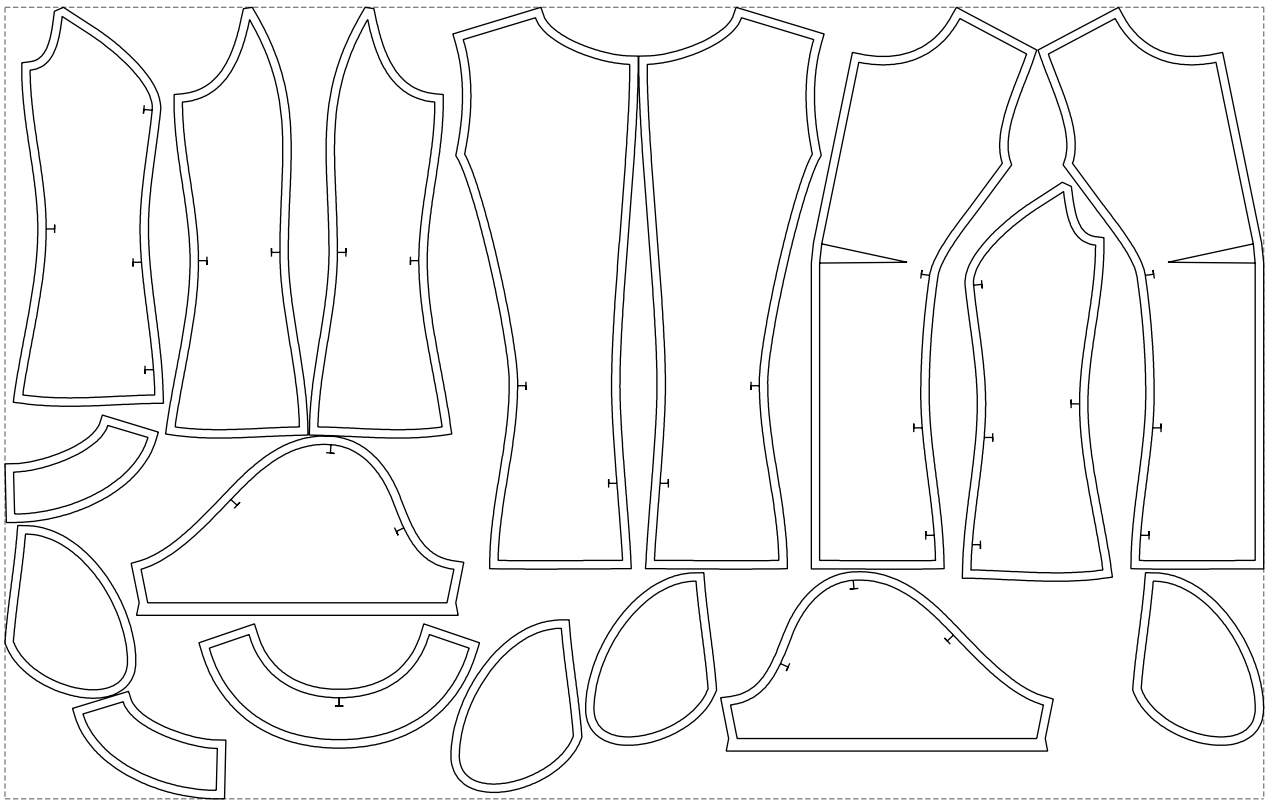

Not for print

Paper size: A4, size:1399.00 x916.18 mm

# Example

size:1499.00 x942.86 mm

Maneken =1 ver.0

rz\_1=170

rz\_16=104

rz\_17=88.9

rz\_18=84.4

rz\_19=112