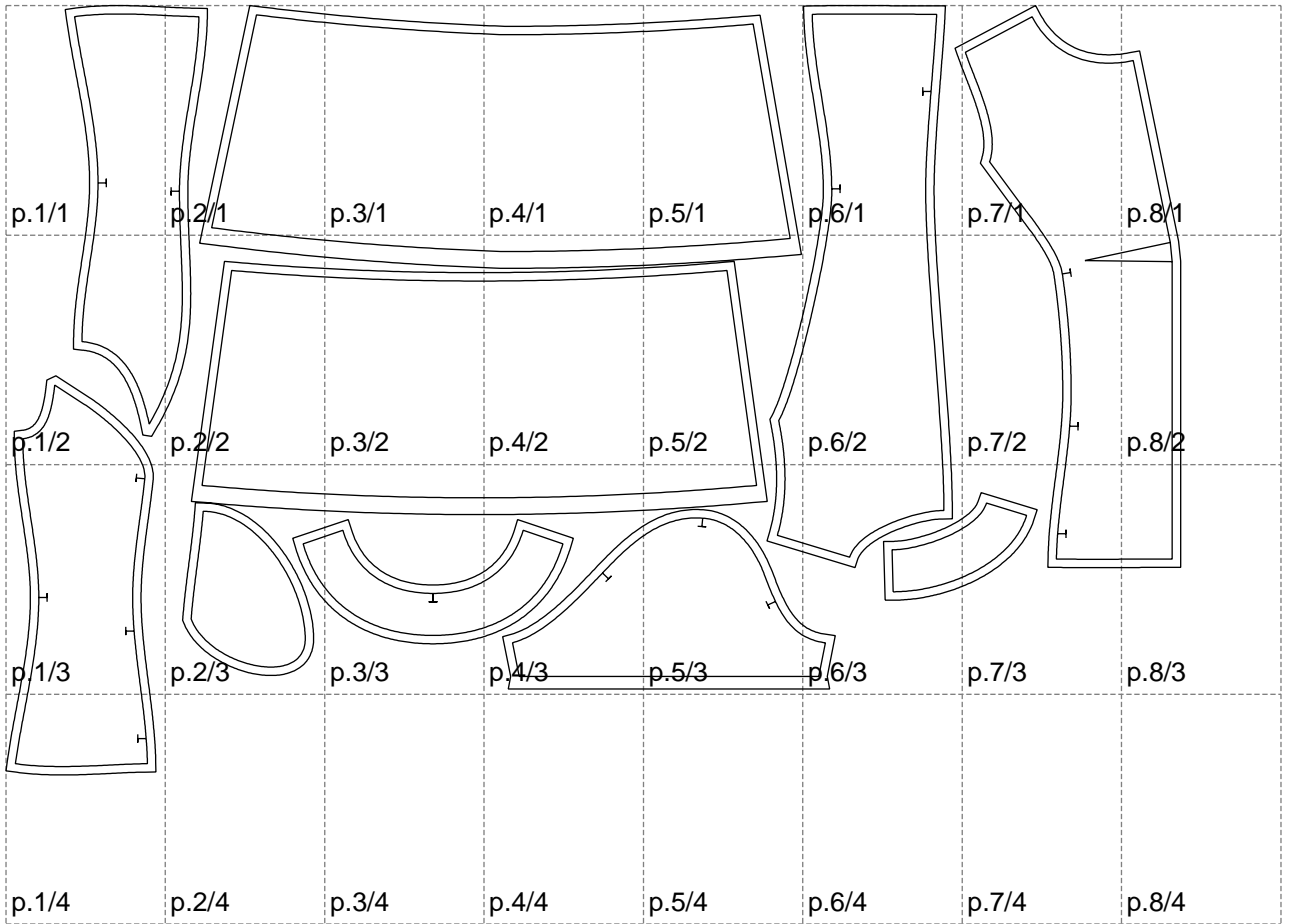

Not for print

Paper size: A4, size:1399.00 x916.18 mm

# Example

size:1499.00 x942.86 mm

Maneken =1 ver.0

rz\_1=170

rz\_16=104

rz\_17=88.9

rz\_18=84.4

rz\_19=112

rz\_20=109.3

---

. . . . .  
. . . . .  
. . . . .