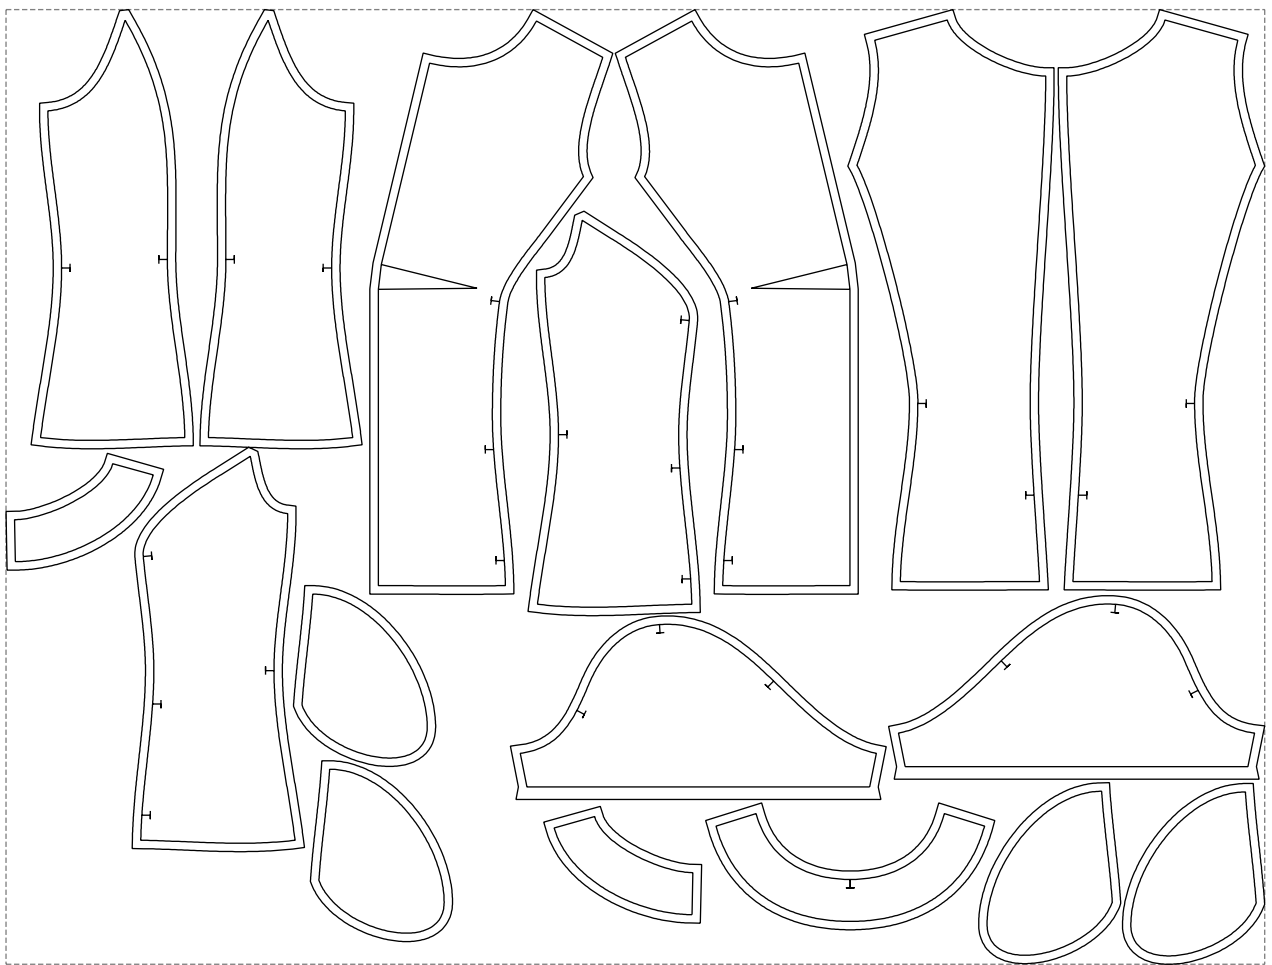

Not for print

Paper size: A4, size:1399.00 x1055.57 mm

# Example

size:1499.00 x1137.11 mm

Maneken =1 ver.0

rz\_1=170

rz\_16=120

rz\_17=104

rz\_18=103.6

rz\_19=128

rz\_20=125.1

---

. . . . .  
. . . . .  
. . . . .