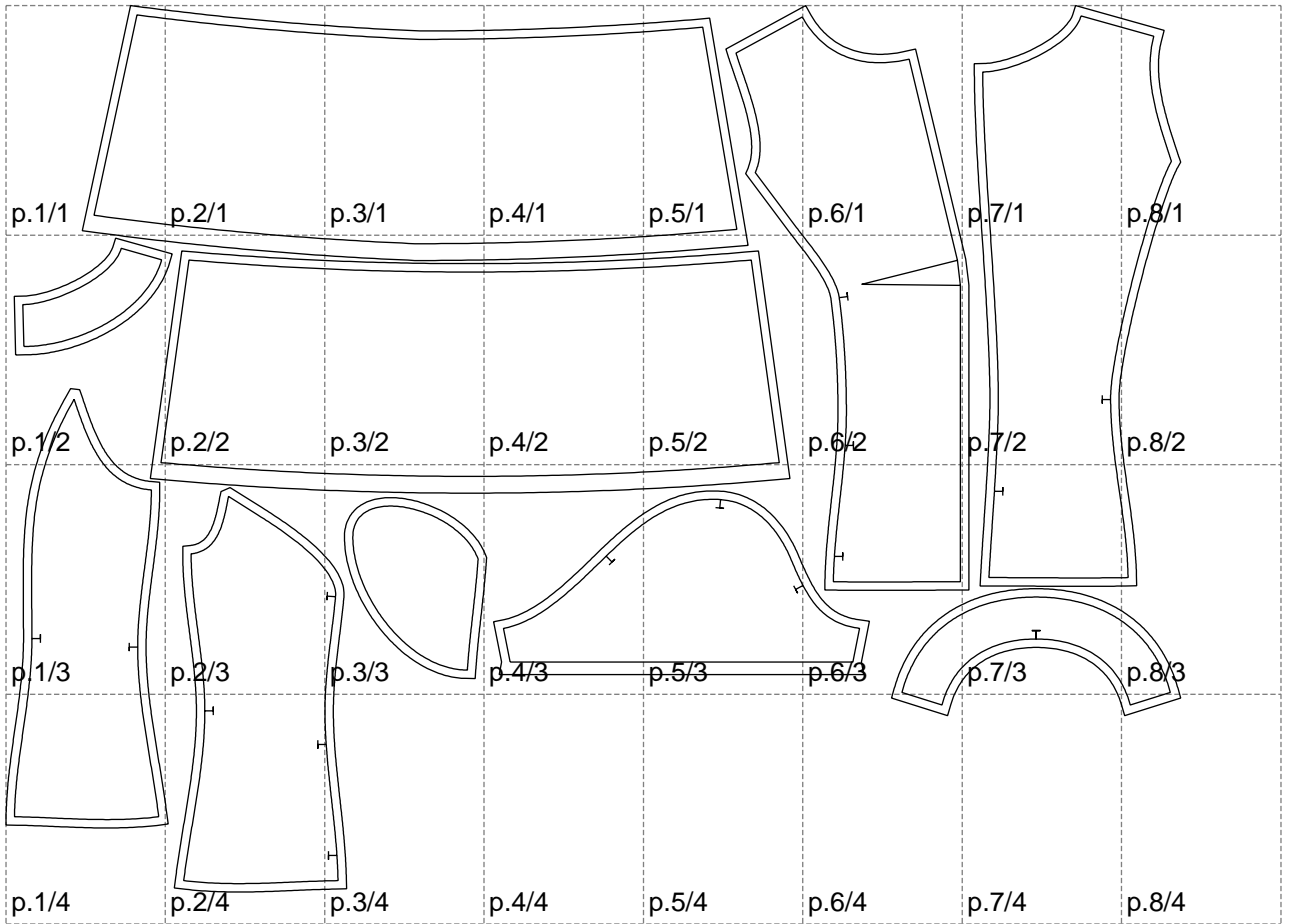

Not for print

Paper size: A4, size:1399.00 x1055.57 mm

# Example

size:1499.00 x1137.11 mm

Maneken =1 ver.0

rz\_1=170

rz\_16=120

rz\_17=104

rz\_18=103.6

rz\_19=128

rz\_20=125.1

---

. . . . .  
. . . . .  
. . . . .