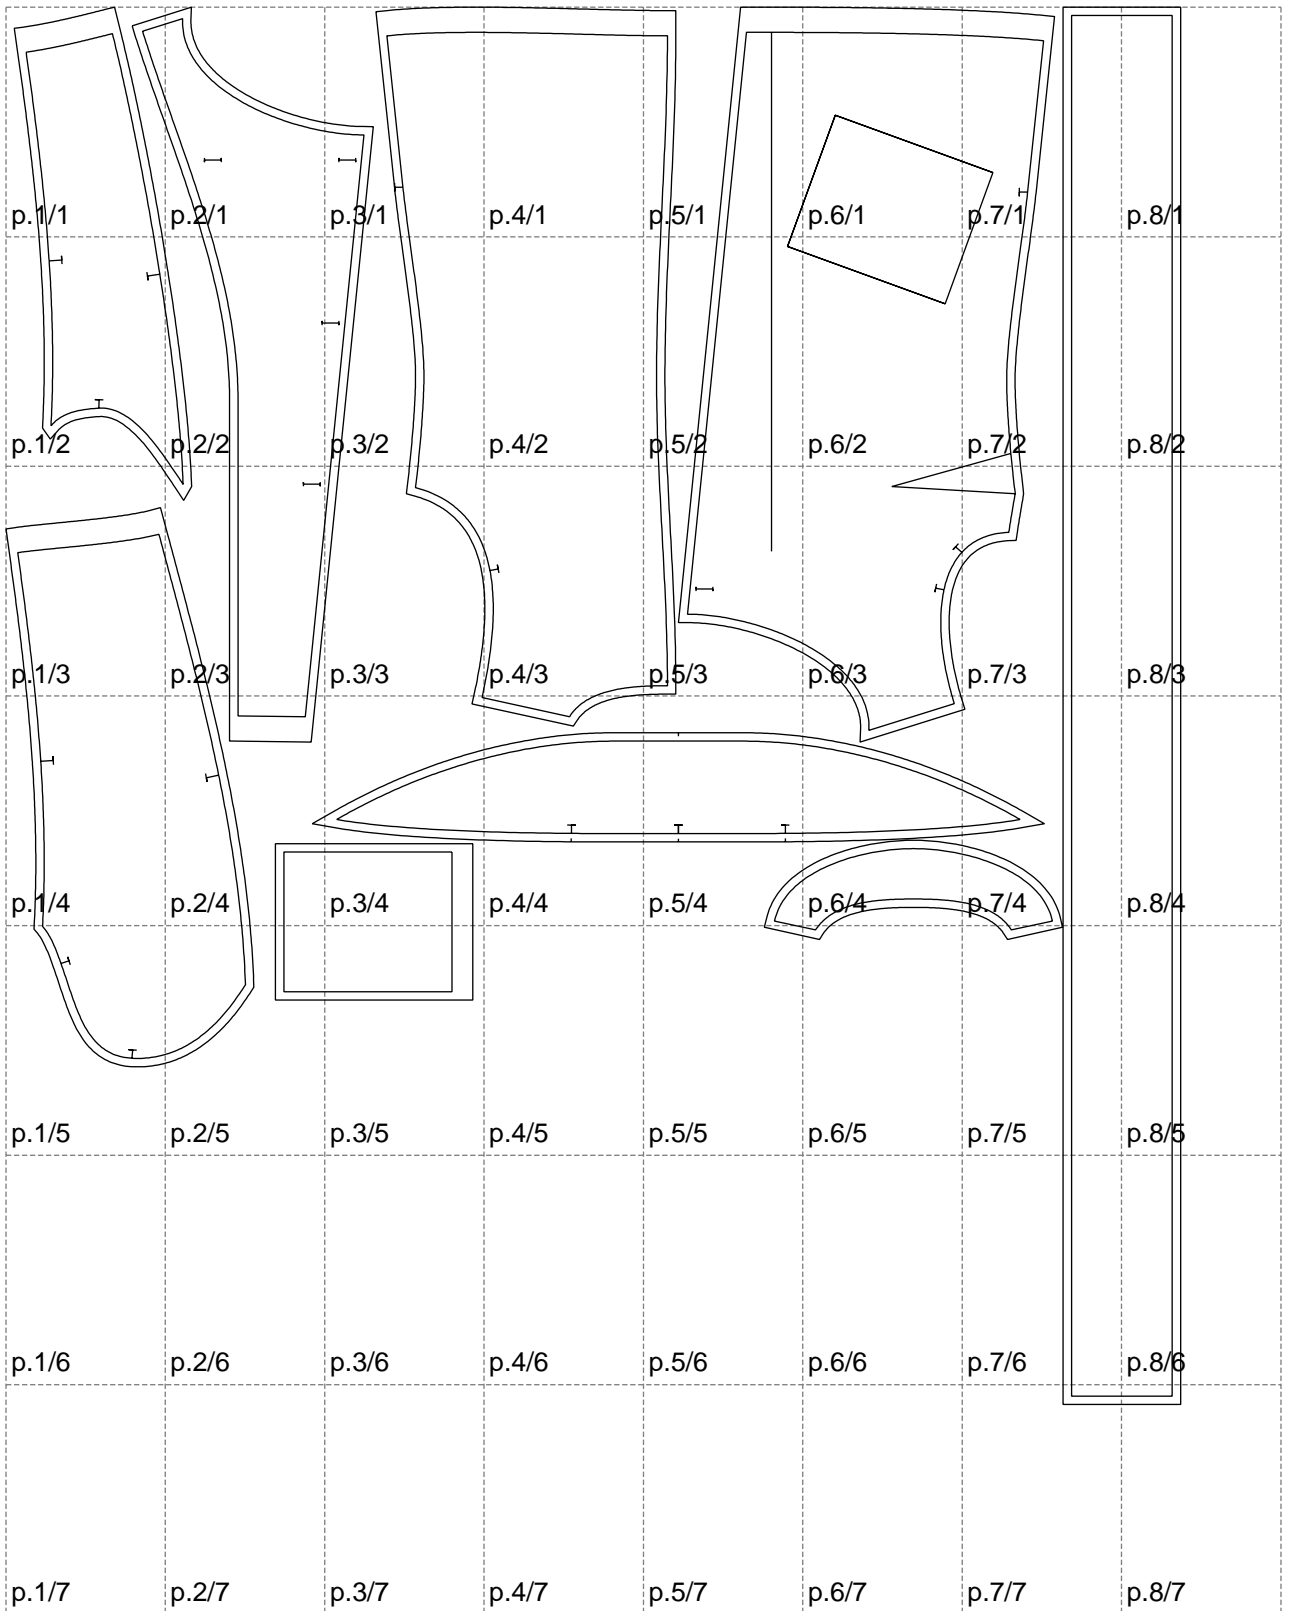

Not for print

Paper size: A4, size:1399.00 x1664.00 mm

# Example

size:475.76 x186.32 mm

Maneken =1 ver.0

rz\_1=170

rz\_16=104

rz\_17=88.9

rz\_18=84.4

rz\_19=112

rz\_20=109.3

---

. . . . .  
. . . . .  
. . . . .