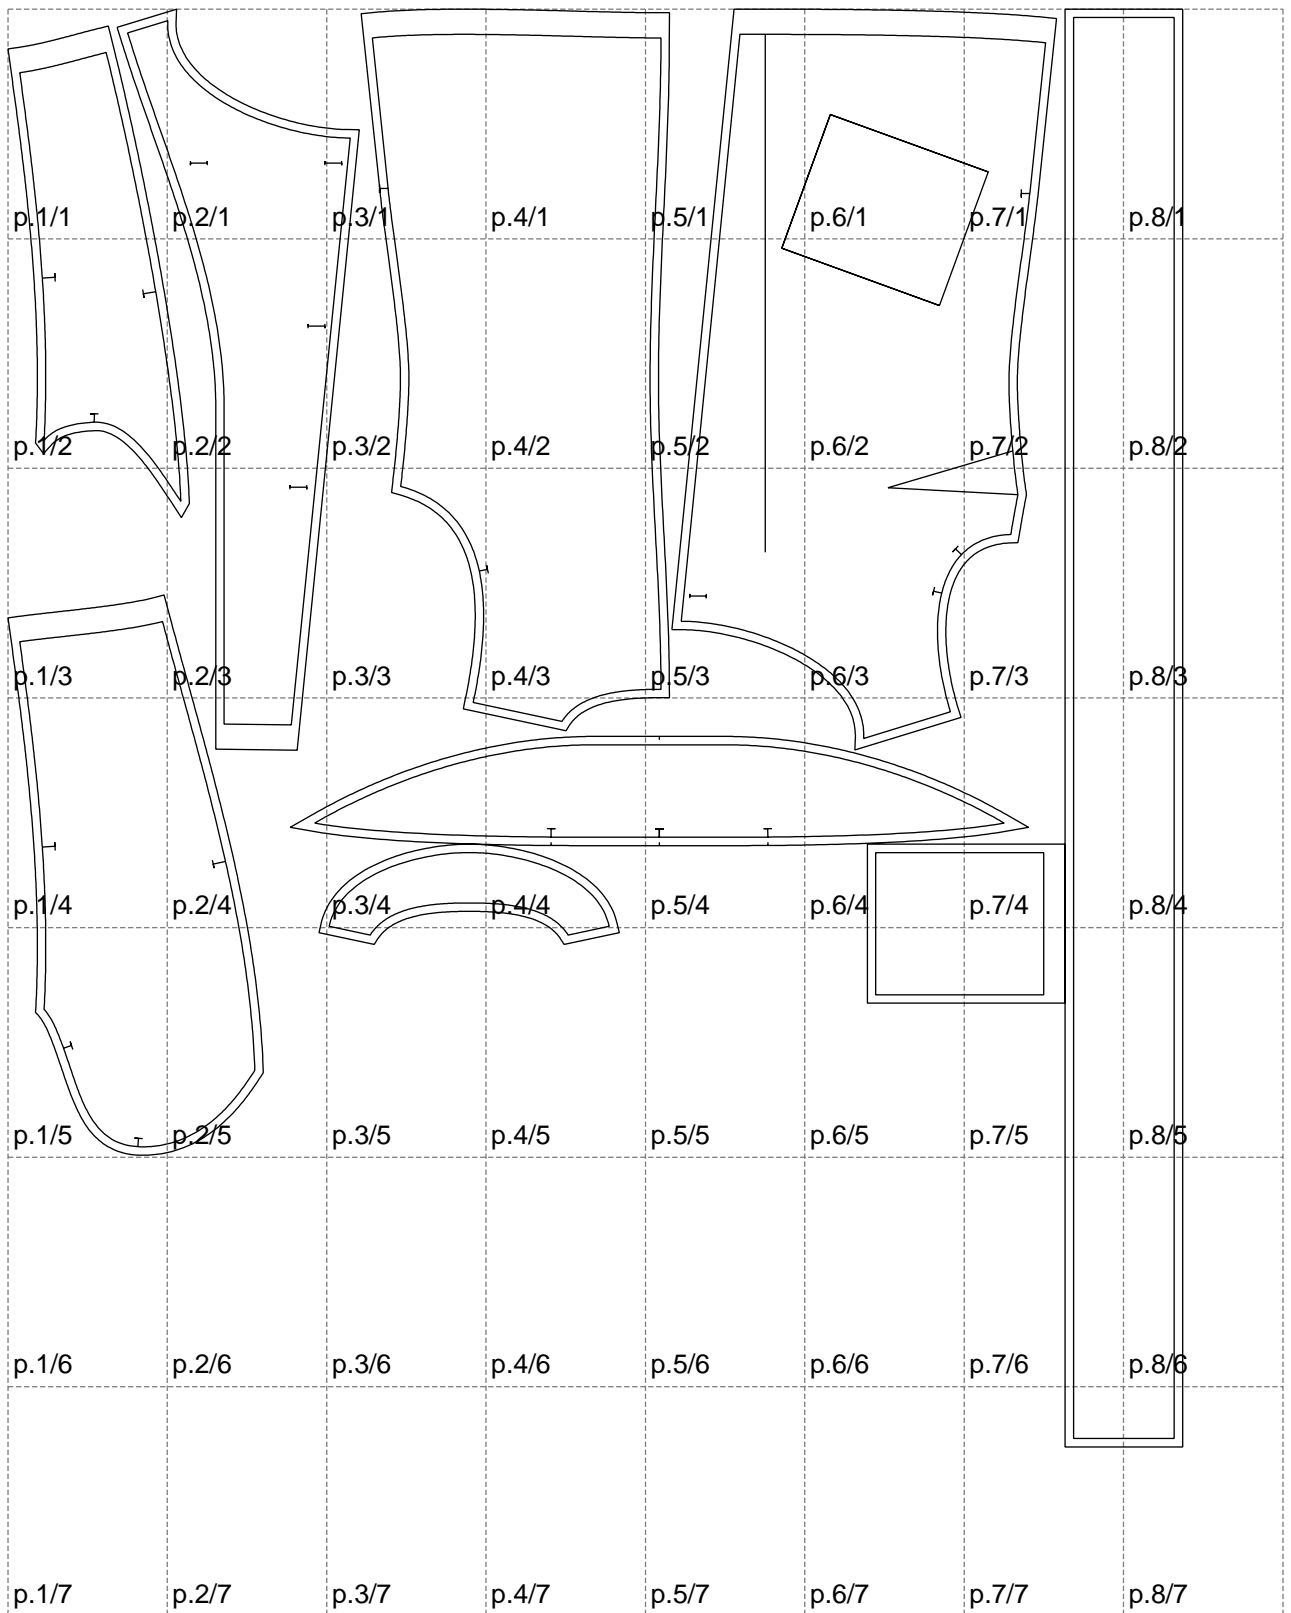

Not for print

Paper size: A4, size:1399.00 x1712.00 mm

# Example

size:475.76 x189.29 mm

Maneken =1 ver.0

rz\_1=170

rz\_16=108

rz\_17=92.5

rz\_18=89.2

rz\_19=116

rz\_20=113

---

. . . . .  
. . . . .  
. . . . .