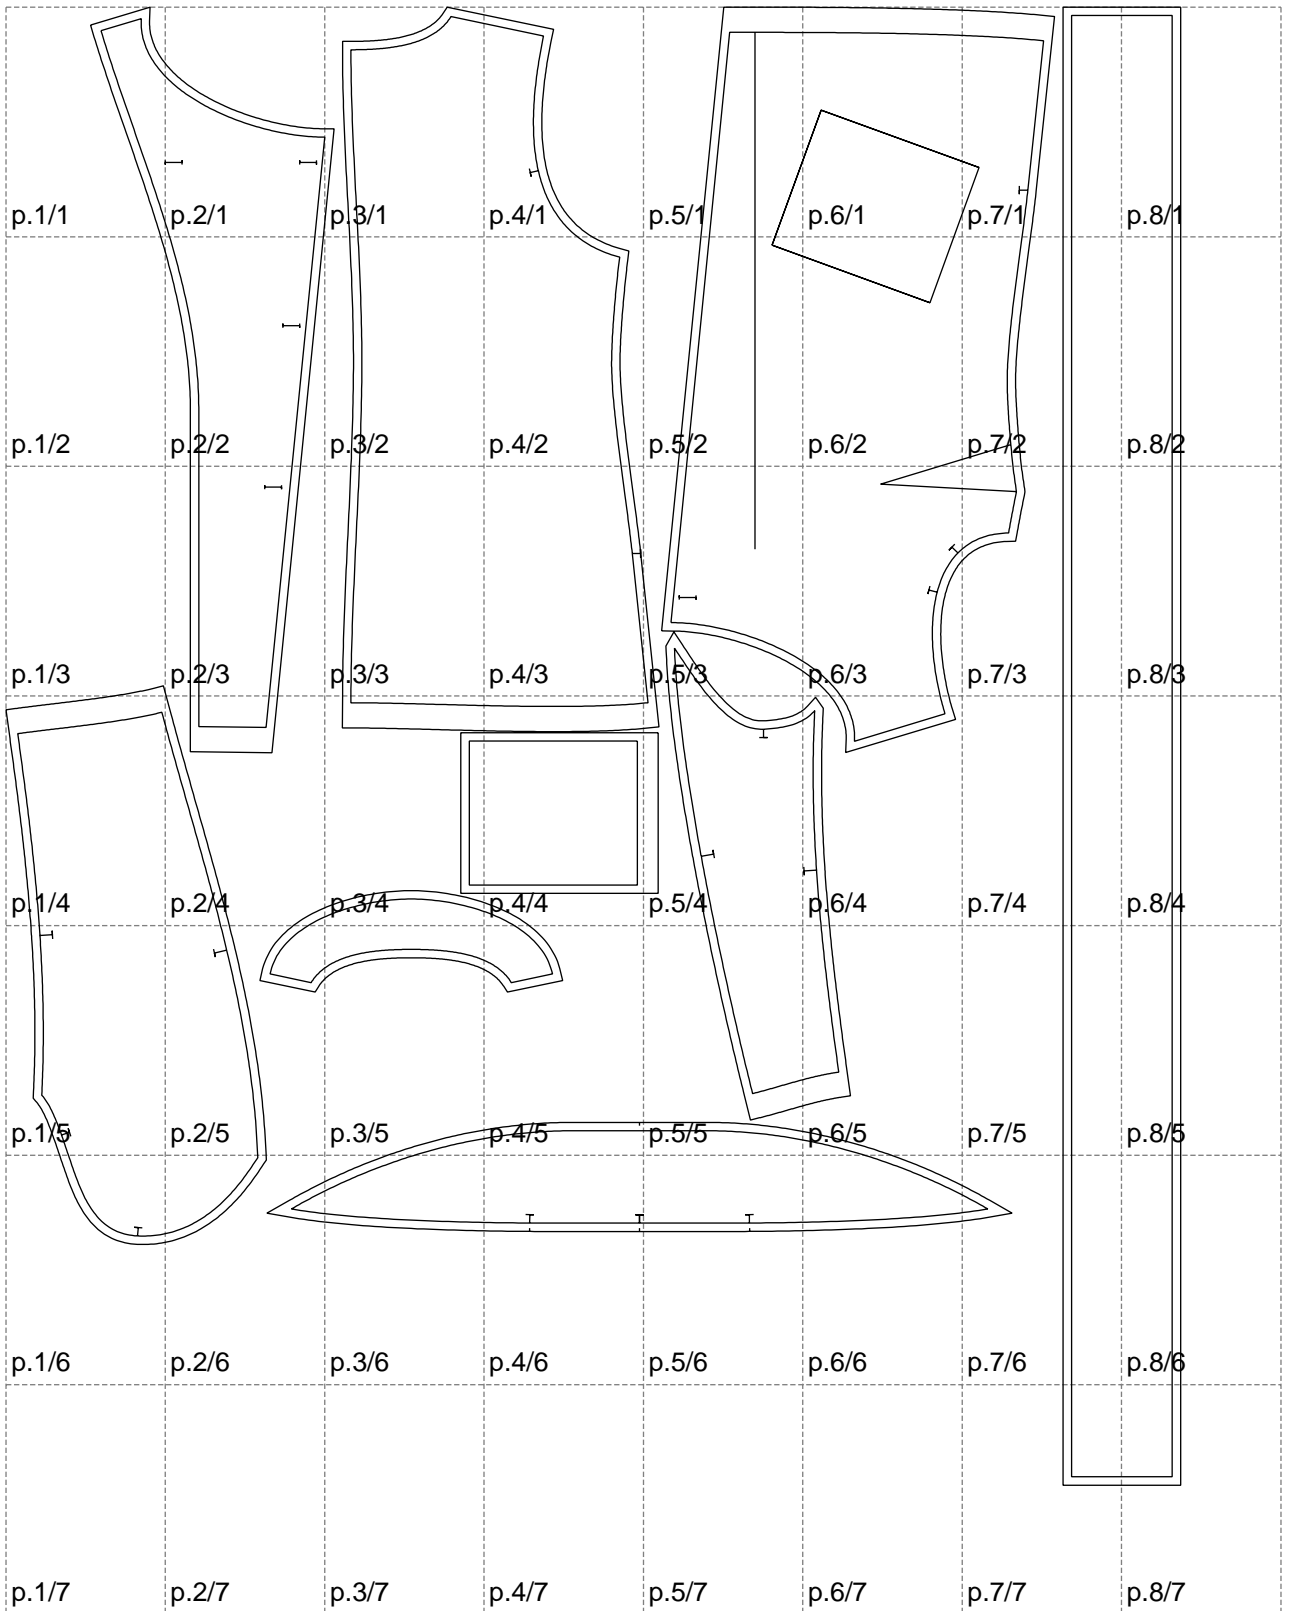

Not for print

Paper size: A4, size:1399.00 x1760.00 mm

# Example

size:475.76 x191.27 mm

Maneken =1 ver.0

rz\_1=170

rz\_16=112

rz\_17=96.2

rz\_18=94

rz\_19=120

rz\_20=117

---

. . . . .  
. . . . .  
. . . . .