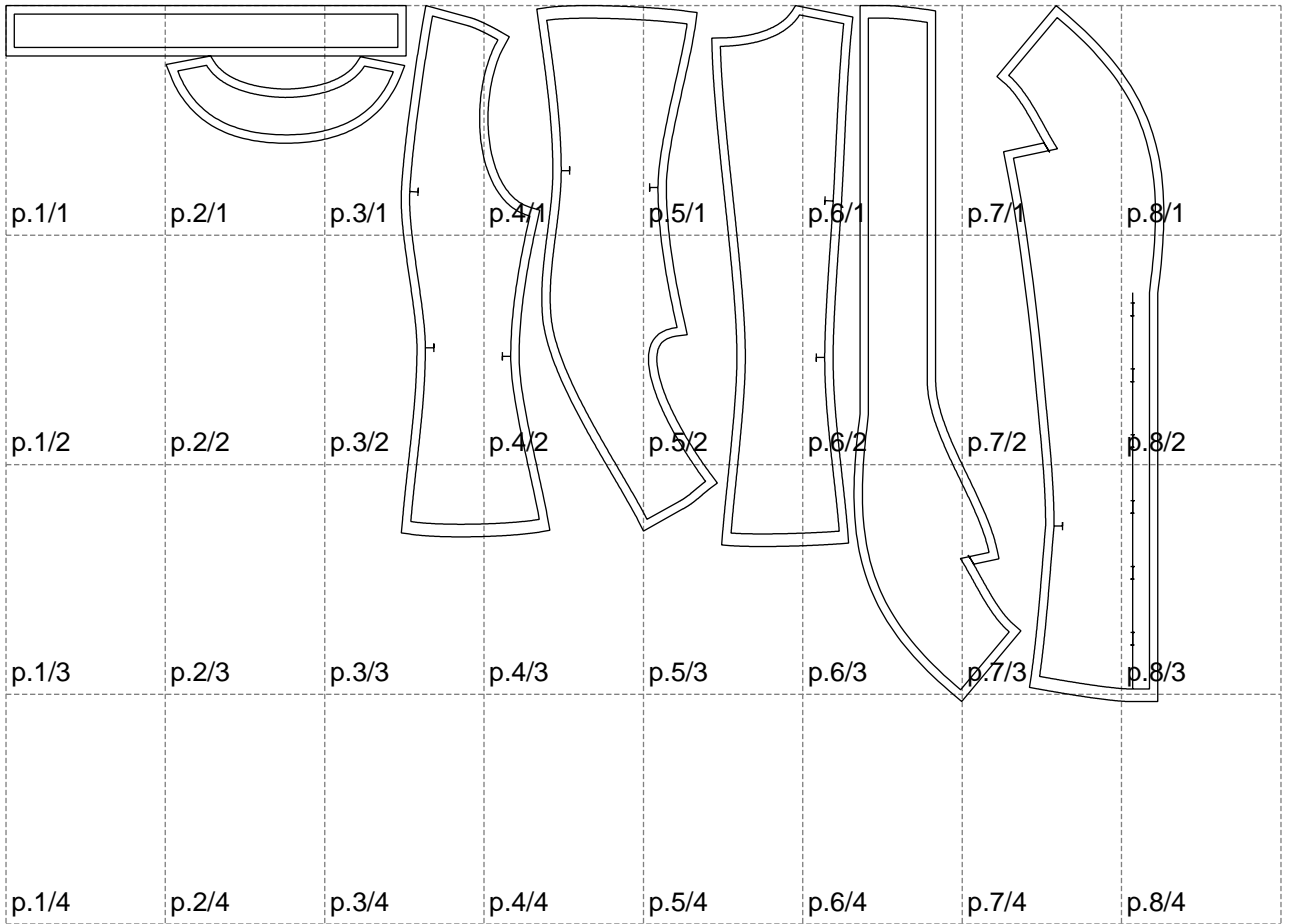

Not for print

Paper size: A4, size:1378.95 x828.86 mm

# Example

size:1358.79 x1257.31 mm

Maneken =1 ver.0

rz\_1=170

rz\_16=96

rz\_17=82

rz\_18=76

rz\_19=104

rz\_20=101.8

---

. . . . .  
. . . . .  
. . . . .