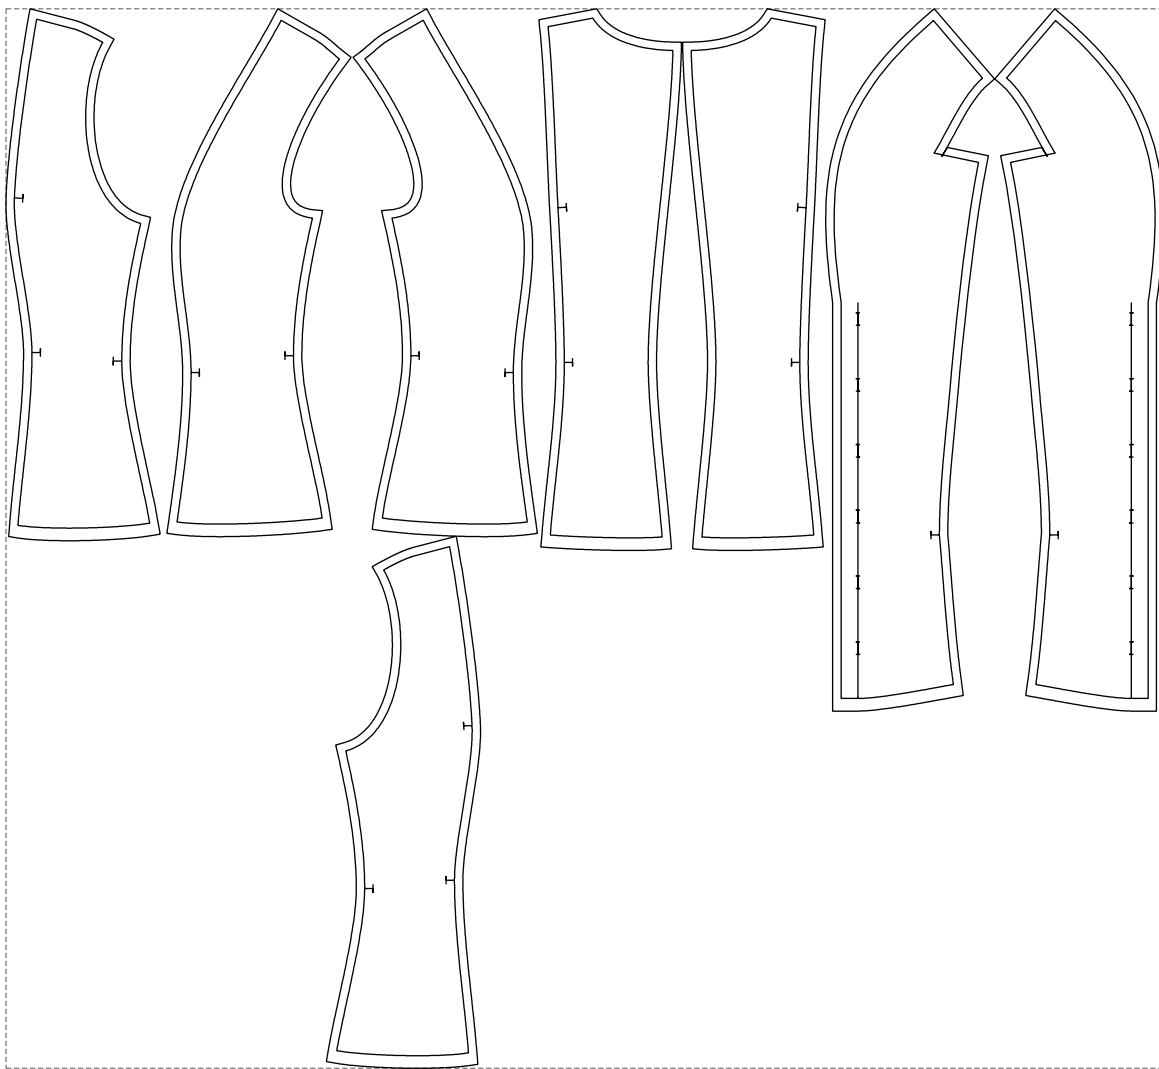

# Example

size:1378.52 x1262.08 mm

Maneken =1 ver.0

rz\_1=170

rz\_16=100

rz\_17=85.4

rz\_18=80.2

rz\_19=108

rz\_20=105.4

---

. . . . .  
. . . . .  
. . . . .