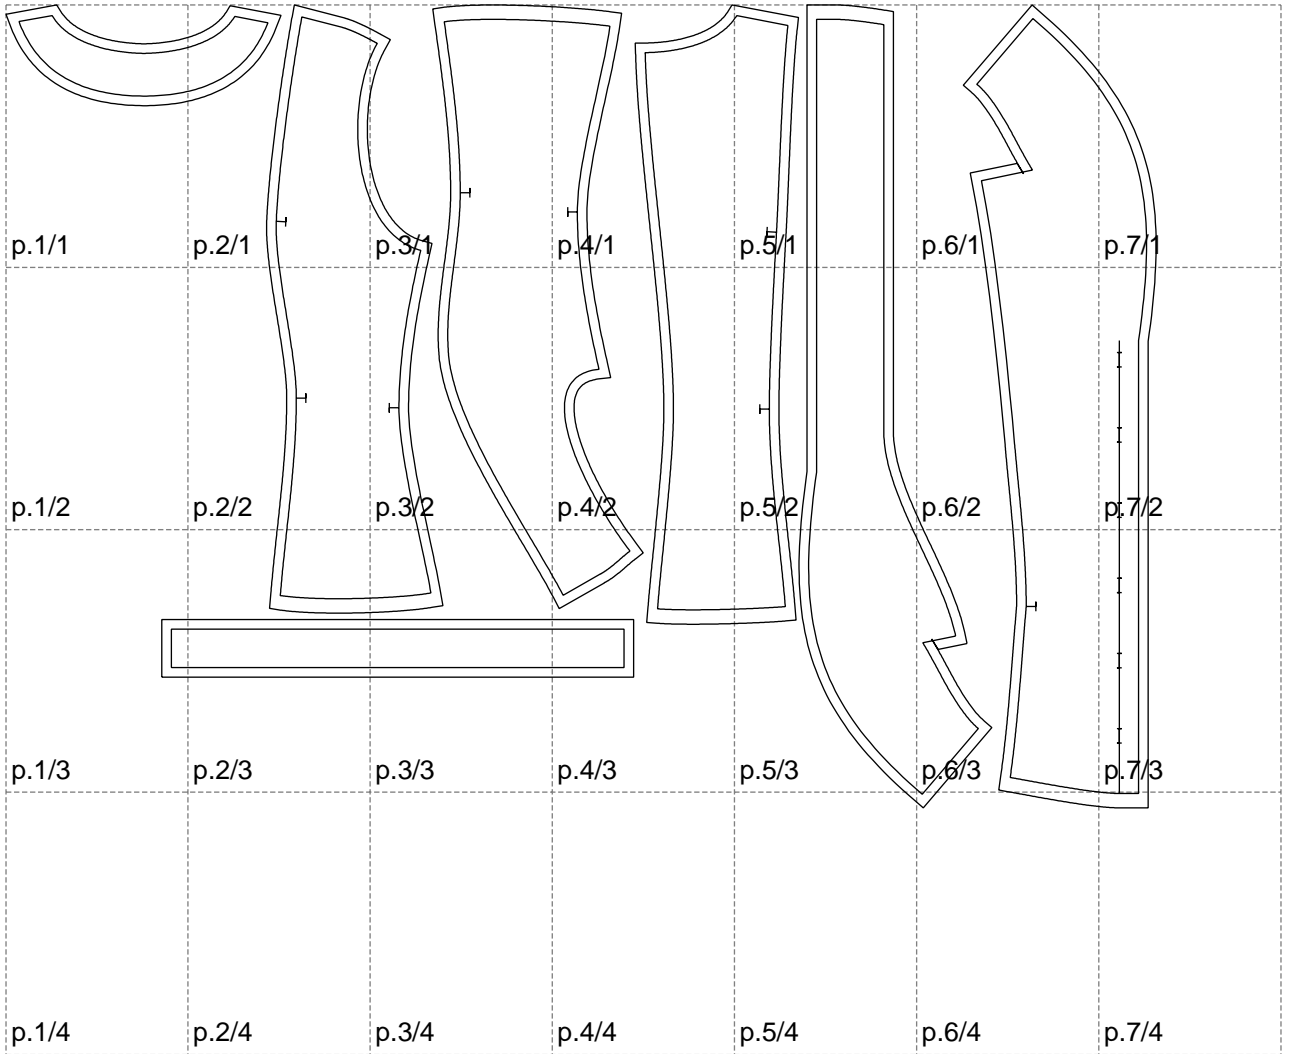

Not for print

Paper size: A4, size:1198.58 x836.56 mm

# Example

size:1378.52 x1262.08 mm

Maneken =1 ver.0

rz\_1=170

rz\_16=100

rz\_17=85.4

rz\_18=80.2

rz\_19=108

rz\_20=105.4

---

. . . . .  
. . . . .  
. . . . .