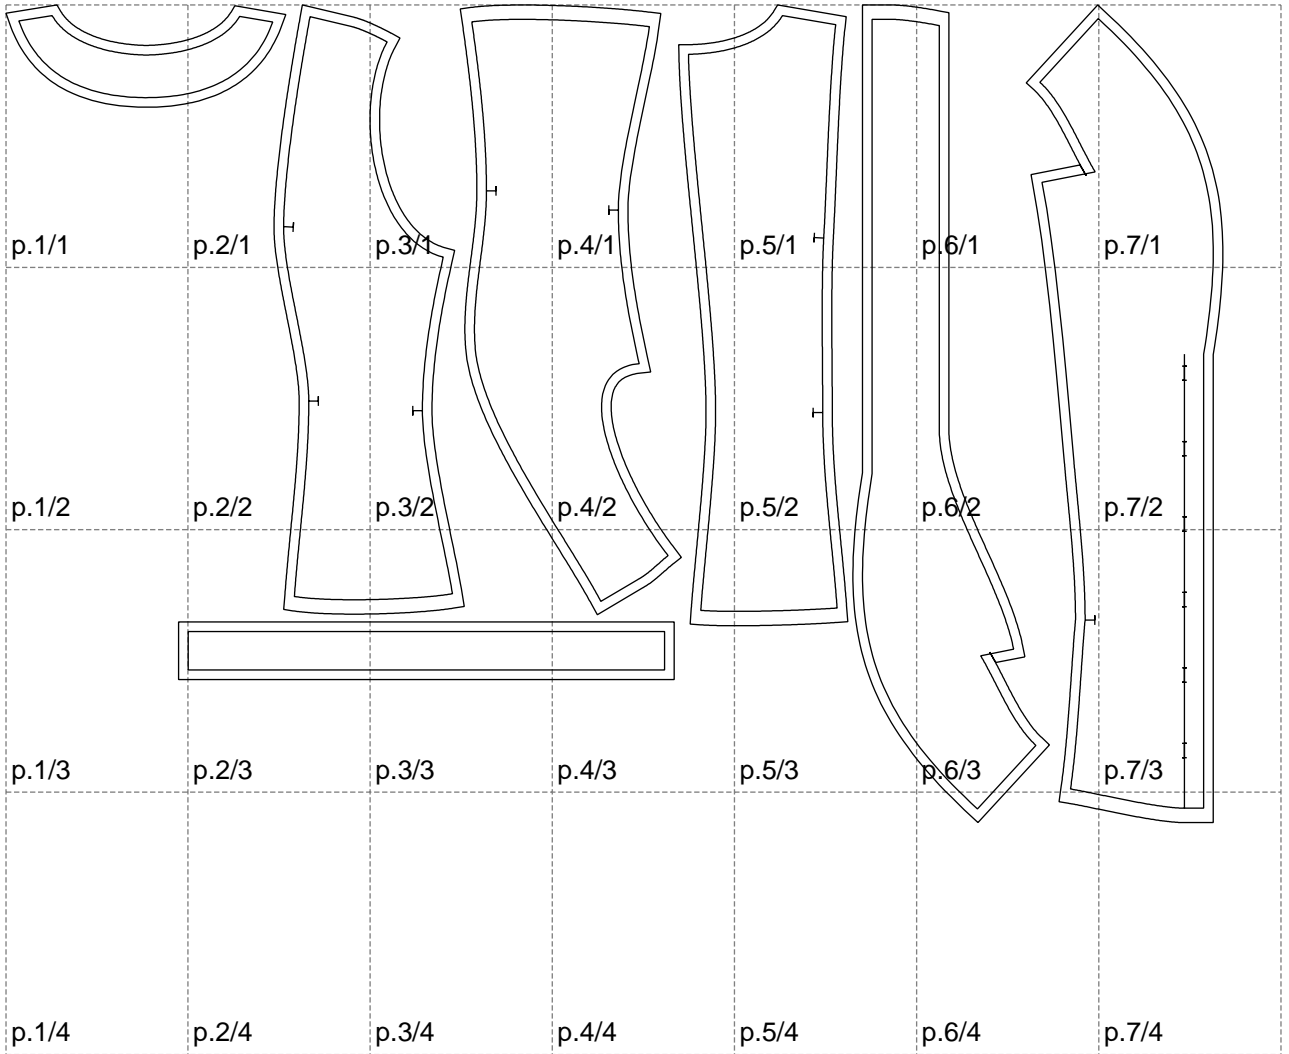

Not for print

Paper size: A4, size:1268.14 x851.92 mm

# Example

size:1448.97 x1269.64 mm

Maneken =1 ver.0

rz\_1=170

rz\_16=108

rz\_17=92.5

rz\_18=89.2

rz\_19=116

rz\_20=113

---

. . . . .  
. . . . .  
. . . . .