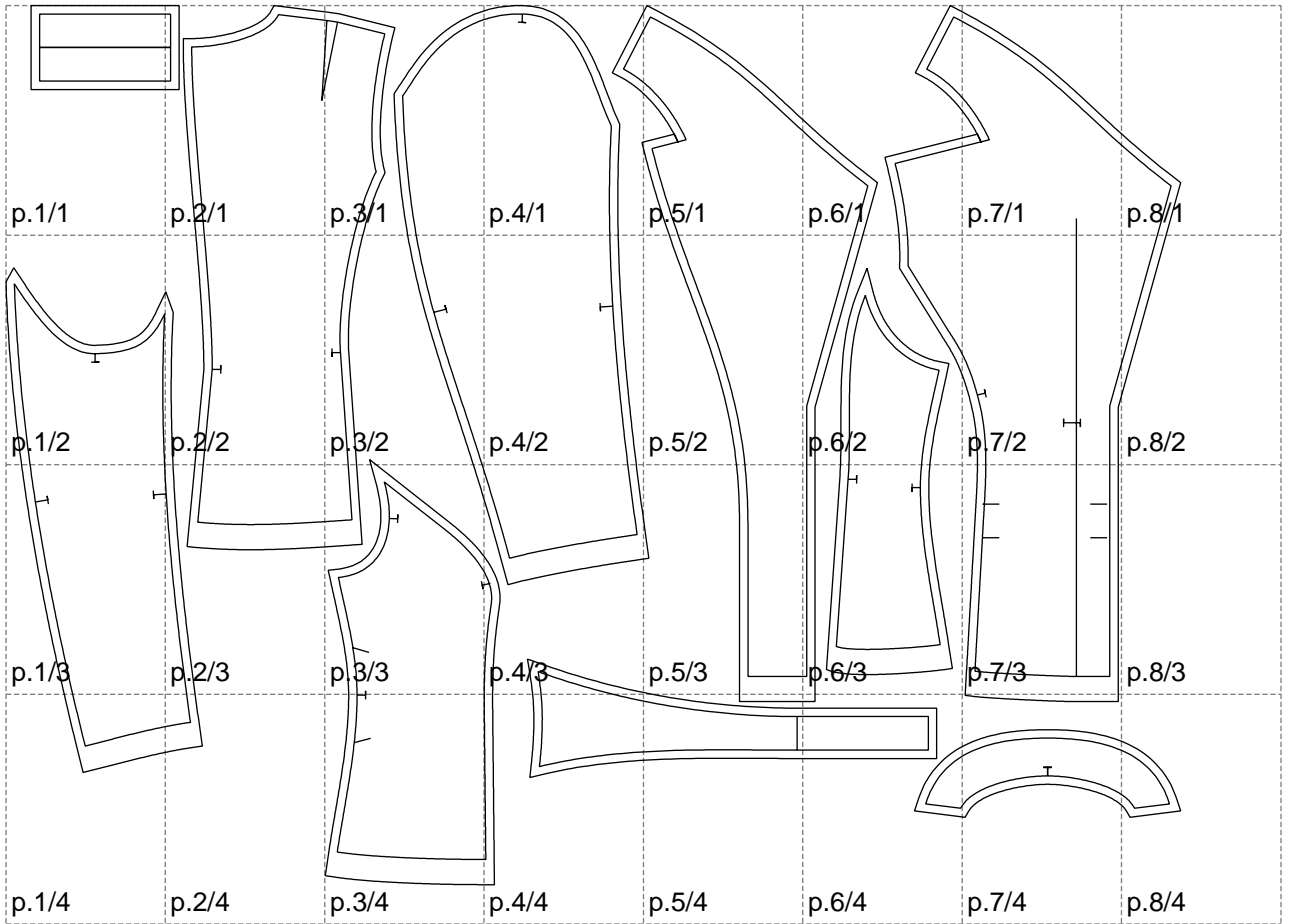

Not for print

Paper size: A4, size:1399.00 x1046.83 mm

# Example

size:1499.00 x1954.68 mm

Maneken =1 ver.0

rz\_1=170

rz\_16=108

rz\_17=92.5

rz\_18=89.2

rz\_19=116

rz\_20=113

---

. . . . .  
. . . . .  
. . . . .