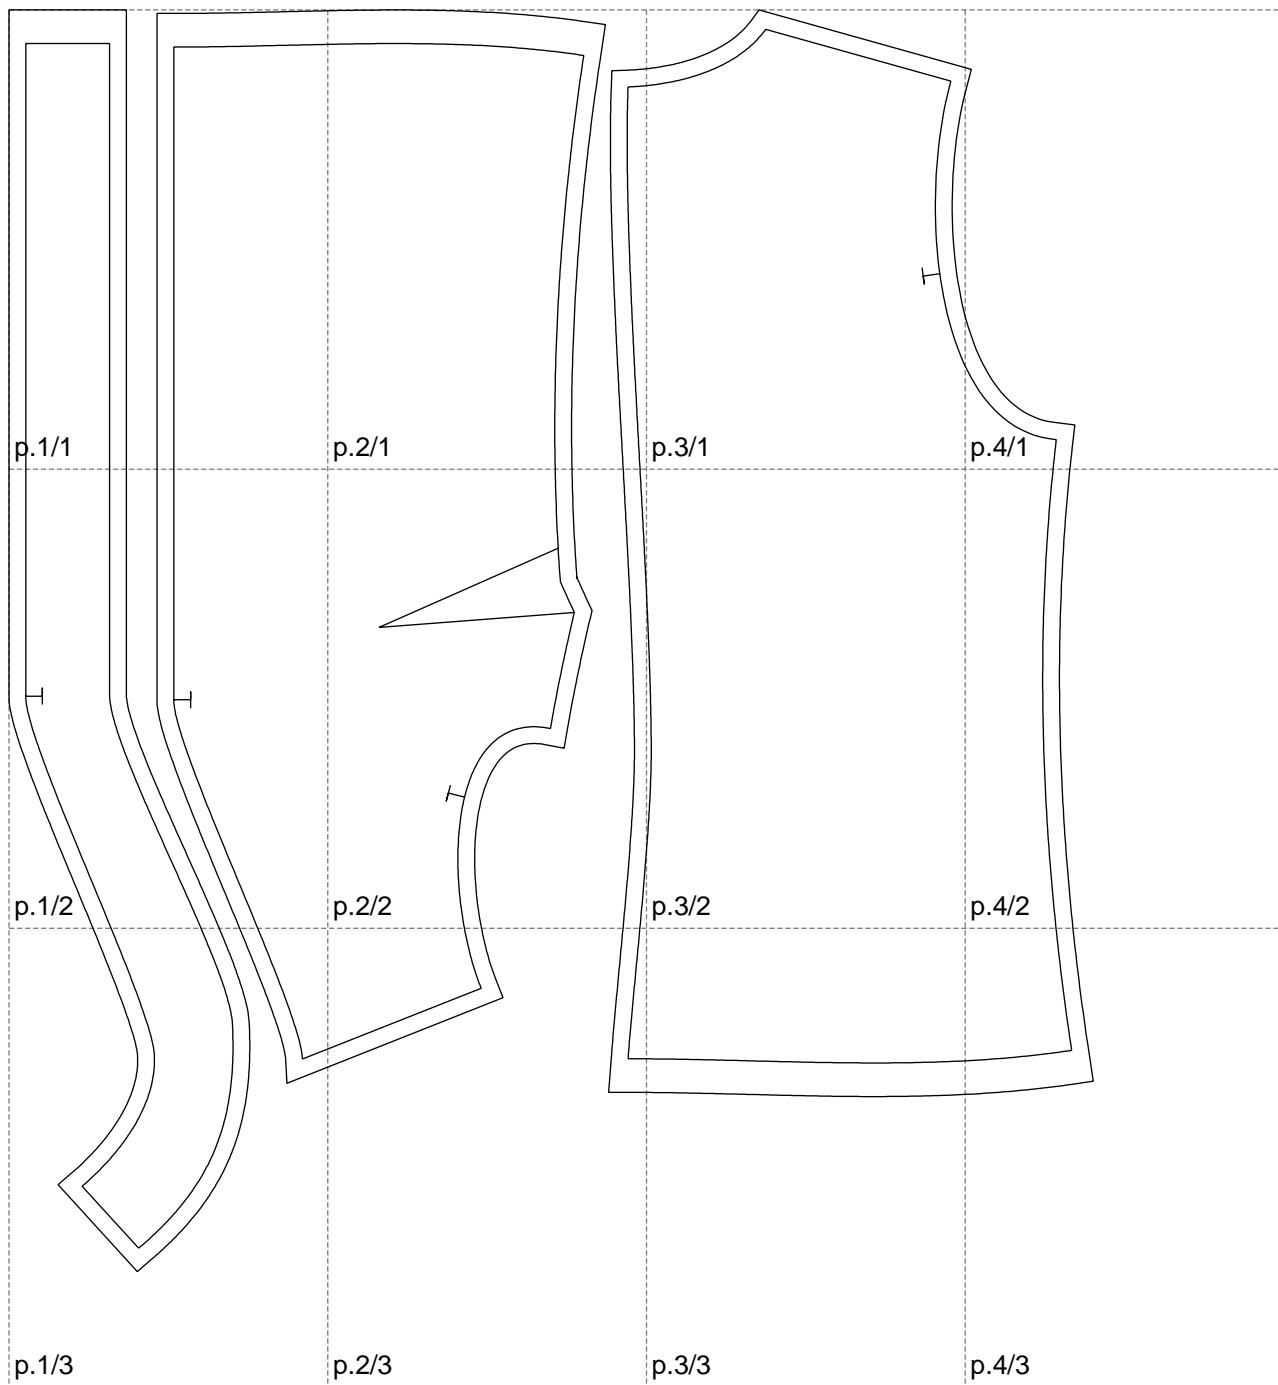

Not for print

Paper size: A4, size:645.66 x751.18 mm

# Example

size:1499.00 x1381.85 mm

Maneken =1 ver.0

rz\_1=170

rz\_16=88

rz\_17=75.6

rz\_18=67.6

rz\_19=96

rz\_20=94.6

---

. . . . .  
. . . . .  
. . . . .