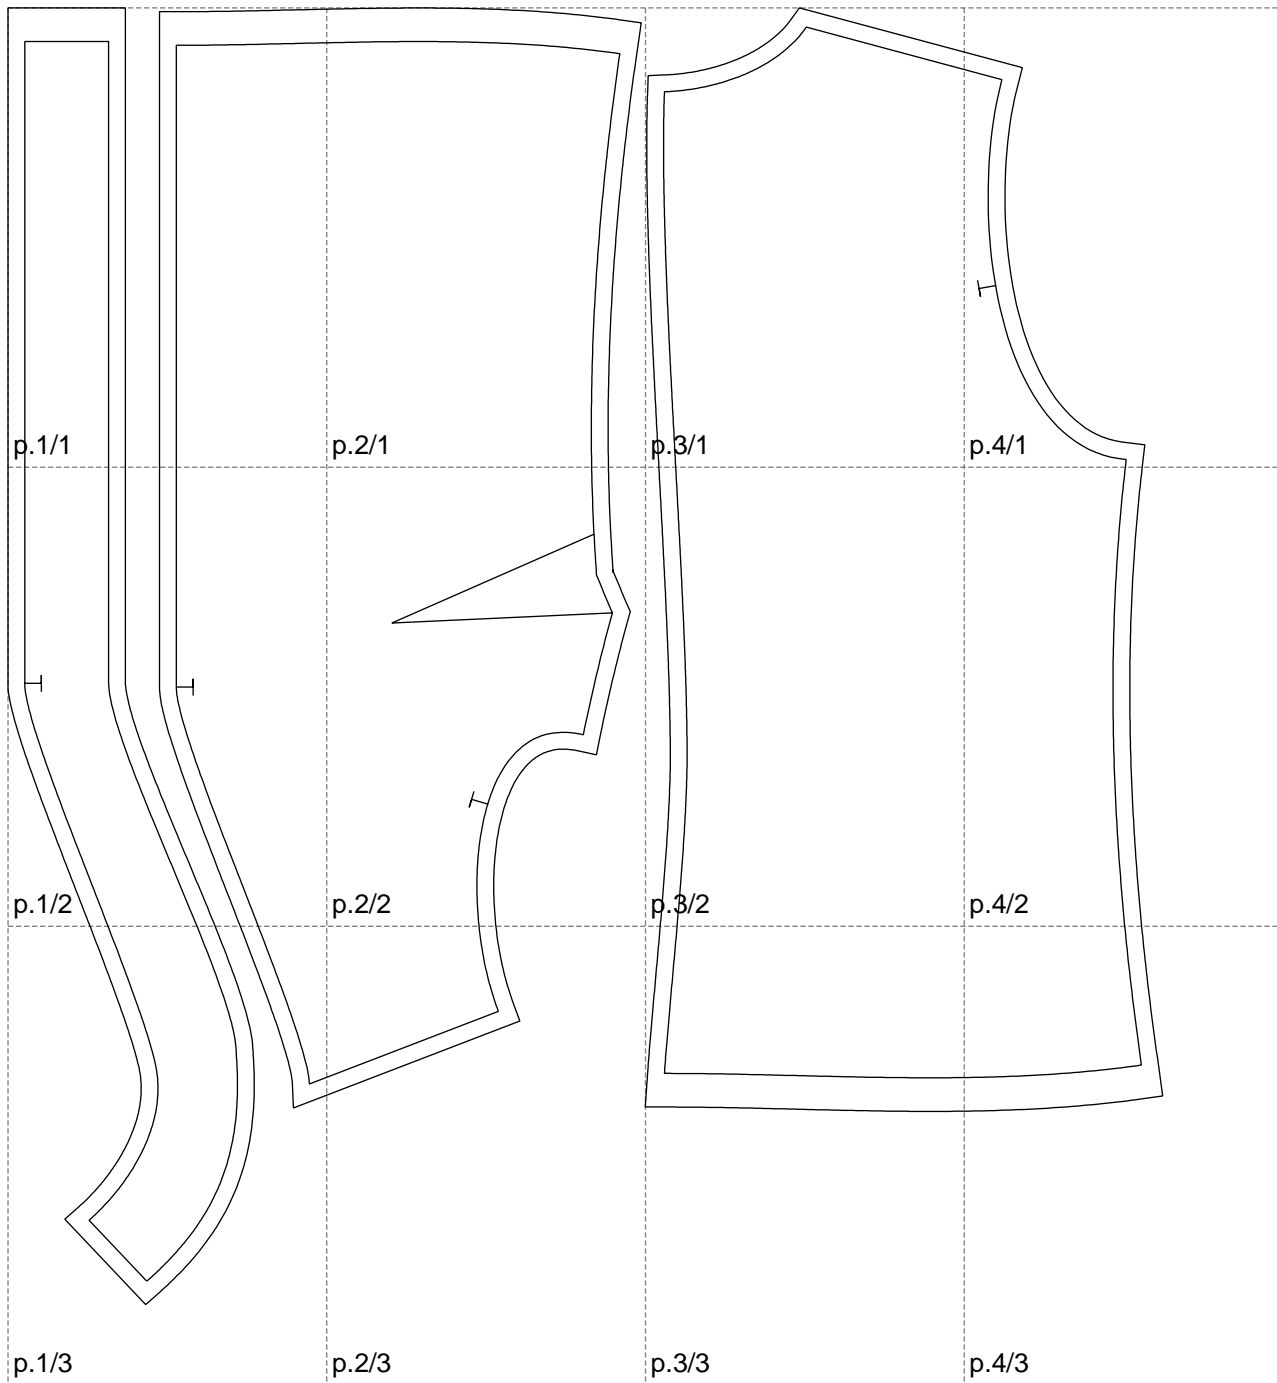

Not for print

Paper size: A4, size:687.69 x772.00 mm

# Example

size:1458.93 x1428.00 mm

Maneken =1 ver.0

rz\_1=170

rz\_16=96

rz\_17=82

rz\_18=76

rz\_19=104

rz\_20=101.8

---

. . . . .  
. . . . .  
. . . . .