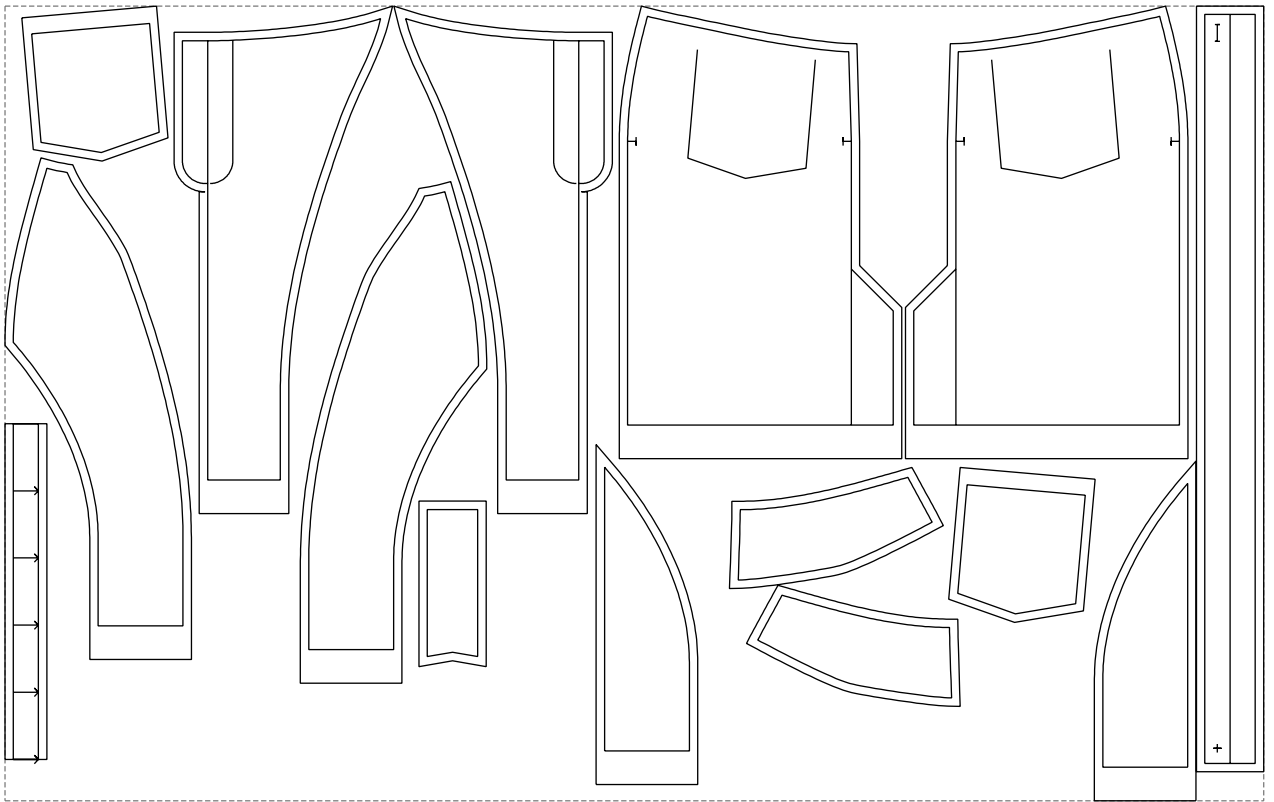

Example

size:1499.00 x946.58 mm

Maneken =1 ver.0

rz_1=170

rz_16=100

rz_17=85.4

rz_18=80.2

rz_19=108

rz_20=105.4

.
.
.