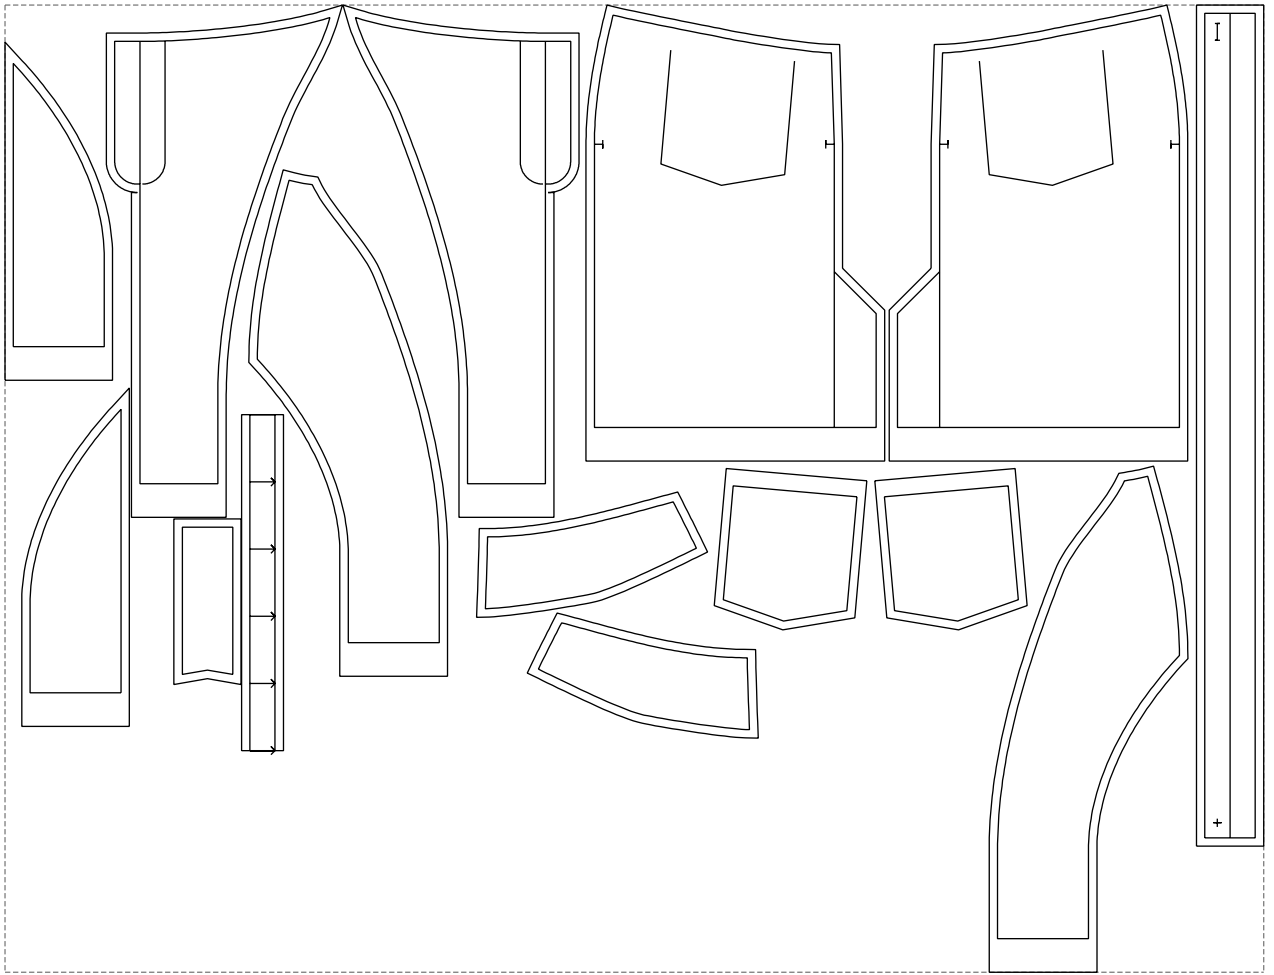

Not for print

Paper size: A4, size:1318.72 x1002.00 mm

# Example

size:1499.00 x1152.14 mm

Maneken =1 ver.0

rz\_1=170

rz\_16=108

rz\_17=92.5

rz\_18=89.2

rz\_19=116