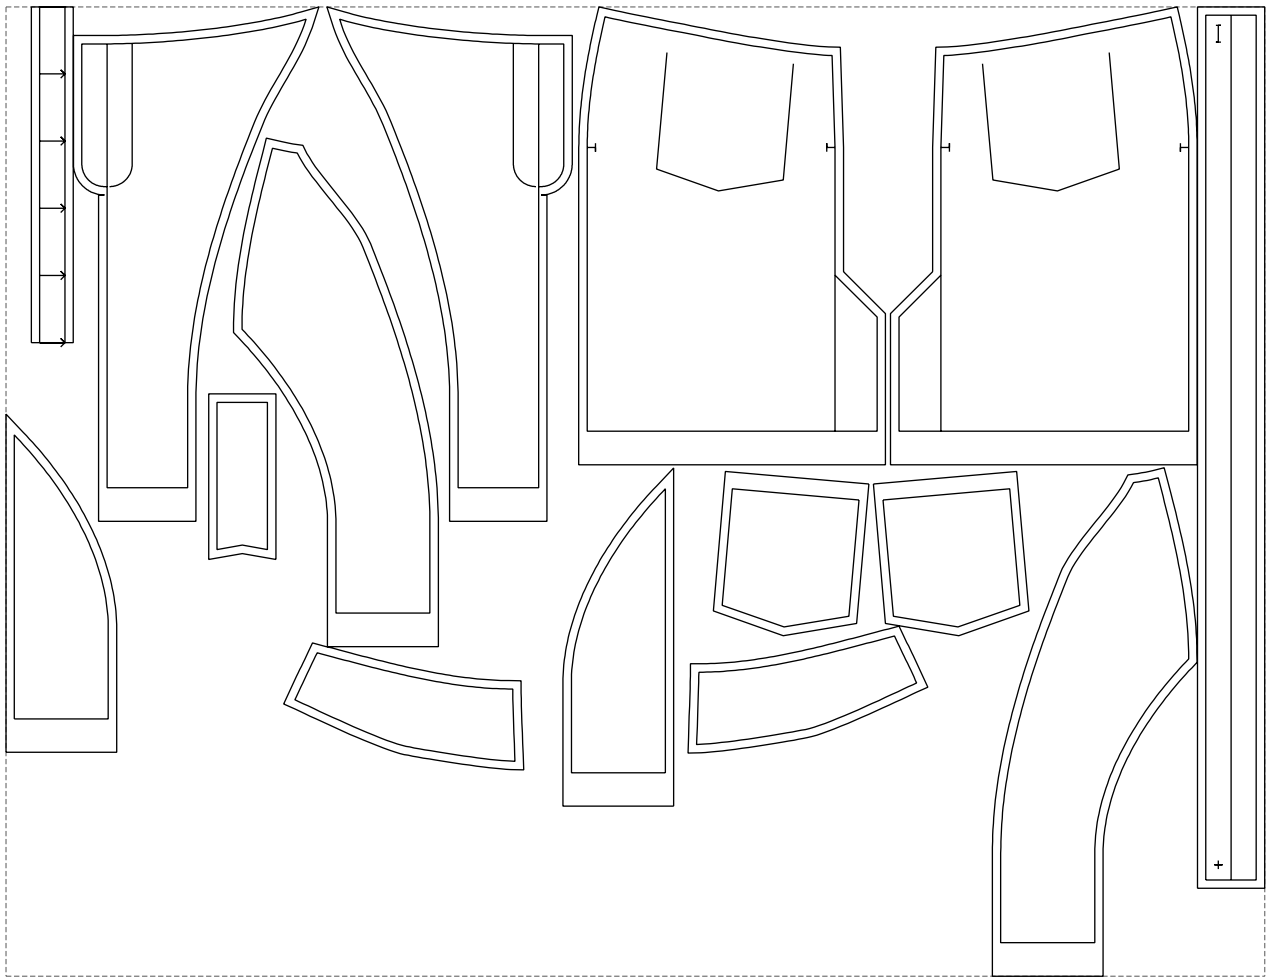

Not for print

Paper size: A4, size:1358.88 x1050.00 mm

# Example

size:1499.00 x1154.84 mm

Maneken =1 ver.0

rz\_1=170

rz\_16=112

rz\_17=96.2

rz\_18=94

rz\_19=120

rz\_20=117

---

. . . . .  
. . . . .  
. . . . .