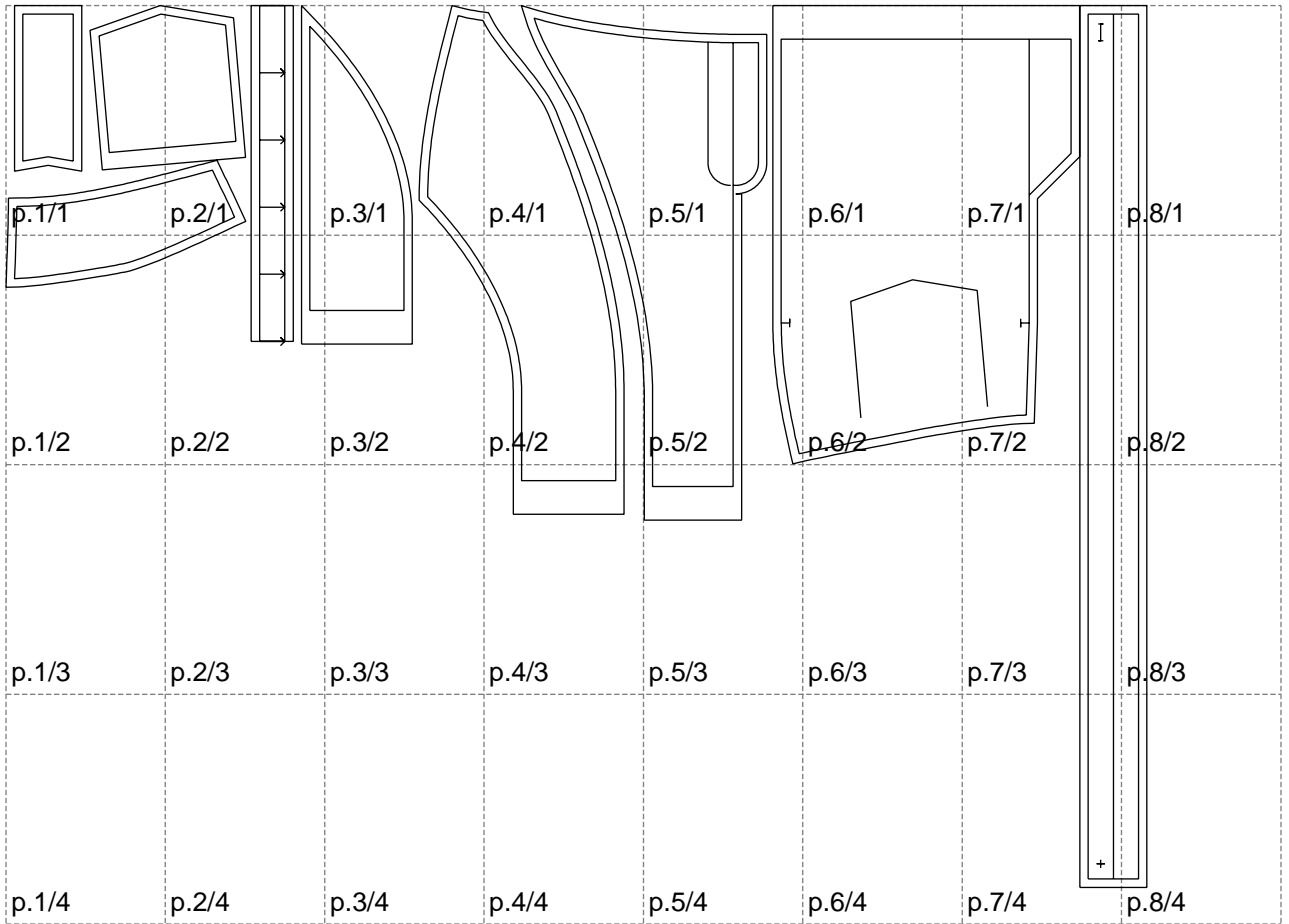

Not for print

Paper size: A4, size:1358.88 x1050.00 mm

# Example

size:1499.00 x1154.84 mm

Maneken =1 ver.0

rz\_1=170

rz\_16=112

rz\_17=96.2

rz\_18=94

rz\_19=120

rz\_20=117

---

. . . . .  
. . . . .  
. . . . .