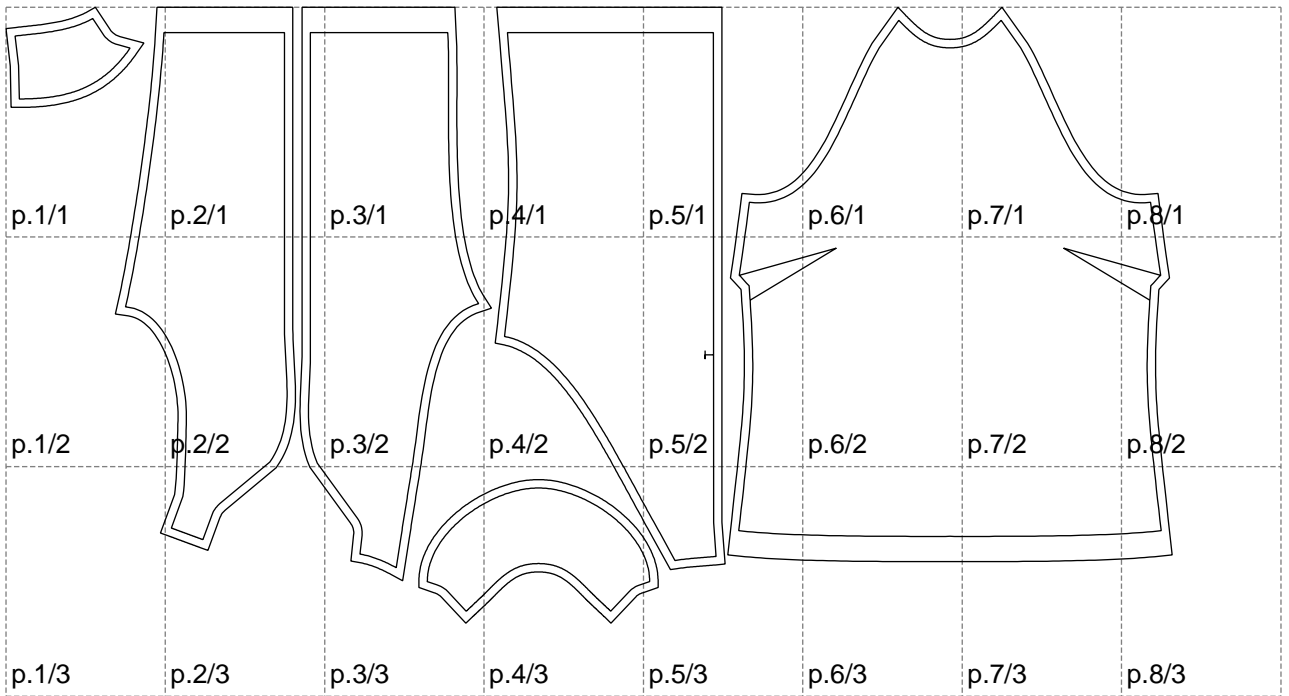

Not for print

Paper size: A4, size:1388.96 x733.27 mm

# Example

size:1499.00 x1312.16 mm

Maneken =1 ver.0

rz\_1=170

rz\_16=88

rz\_17=75.6

rz\_18=67.6

rz\_19=96

rz\_20=94.6

---

. . . . .  
. . . . .  
. . . . .