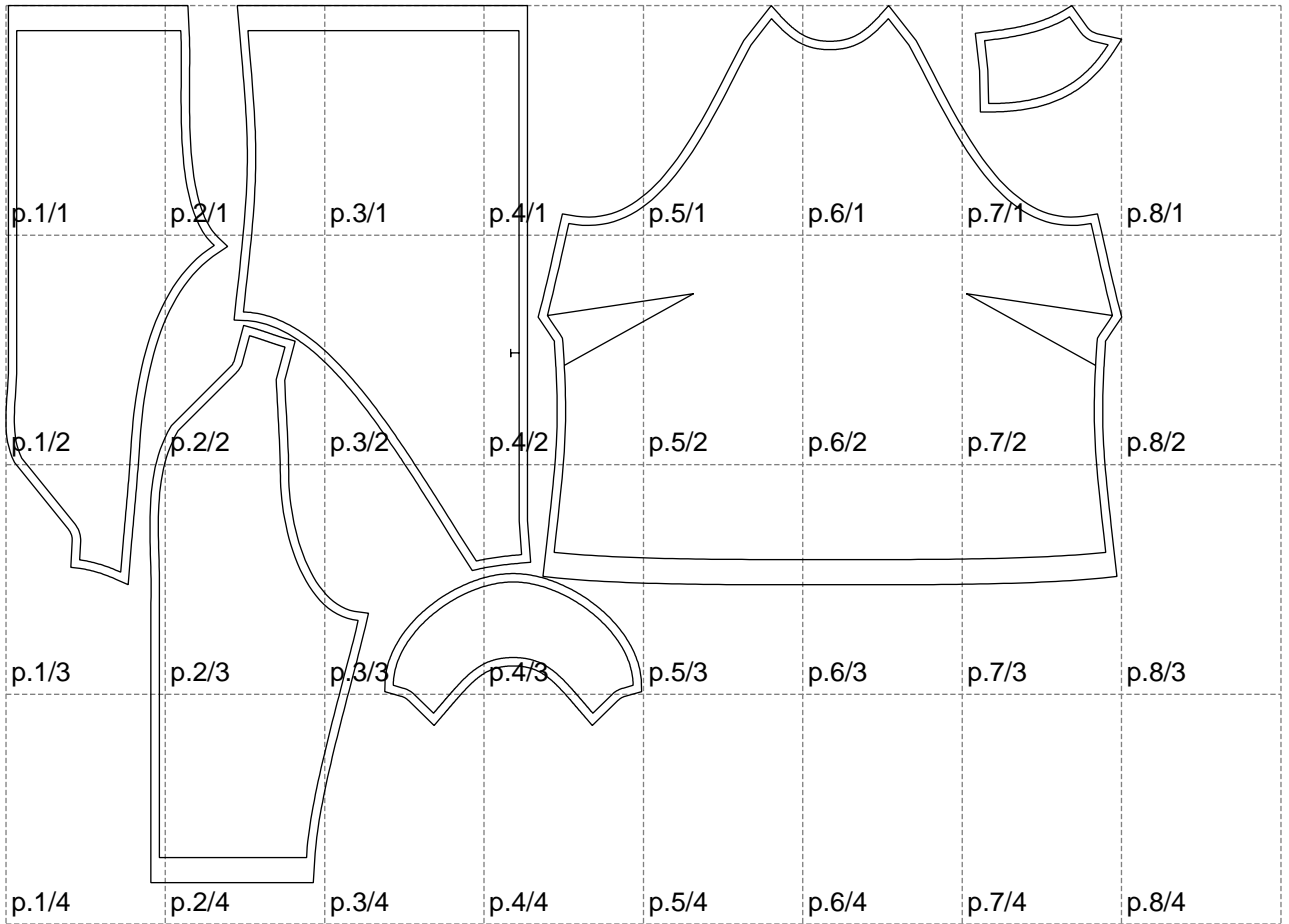

Not for print

Paper size: A4, size:1328.71 x1044.55 mm

# Example

size:1418.60 x1367.42 mm

Maneken =1 ver.0

rz\_1=170

rz\_16=120

rz\_17=104

rz\_18=103.6

rz\_19=128

rz\_20=125.1

---

. . . . .  
. . . . .  
. . . . .