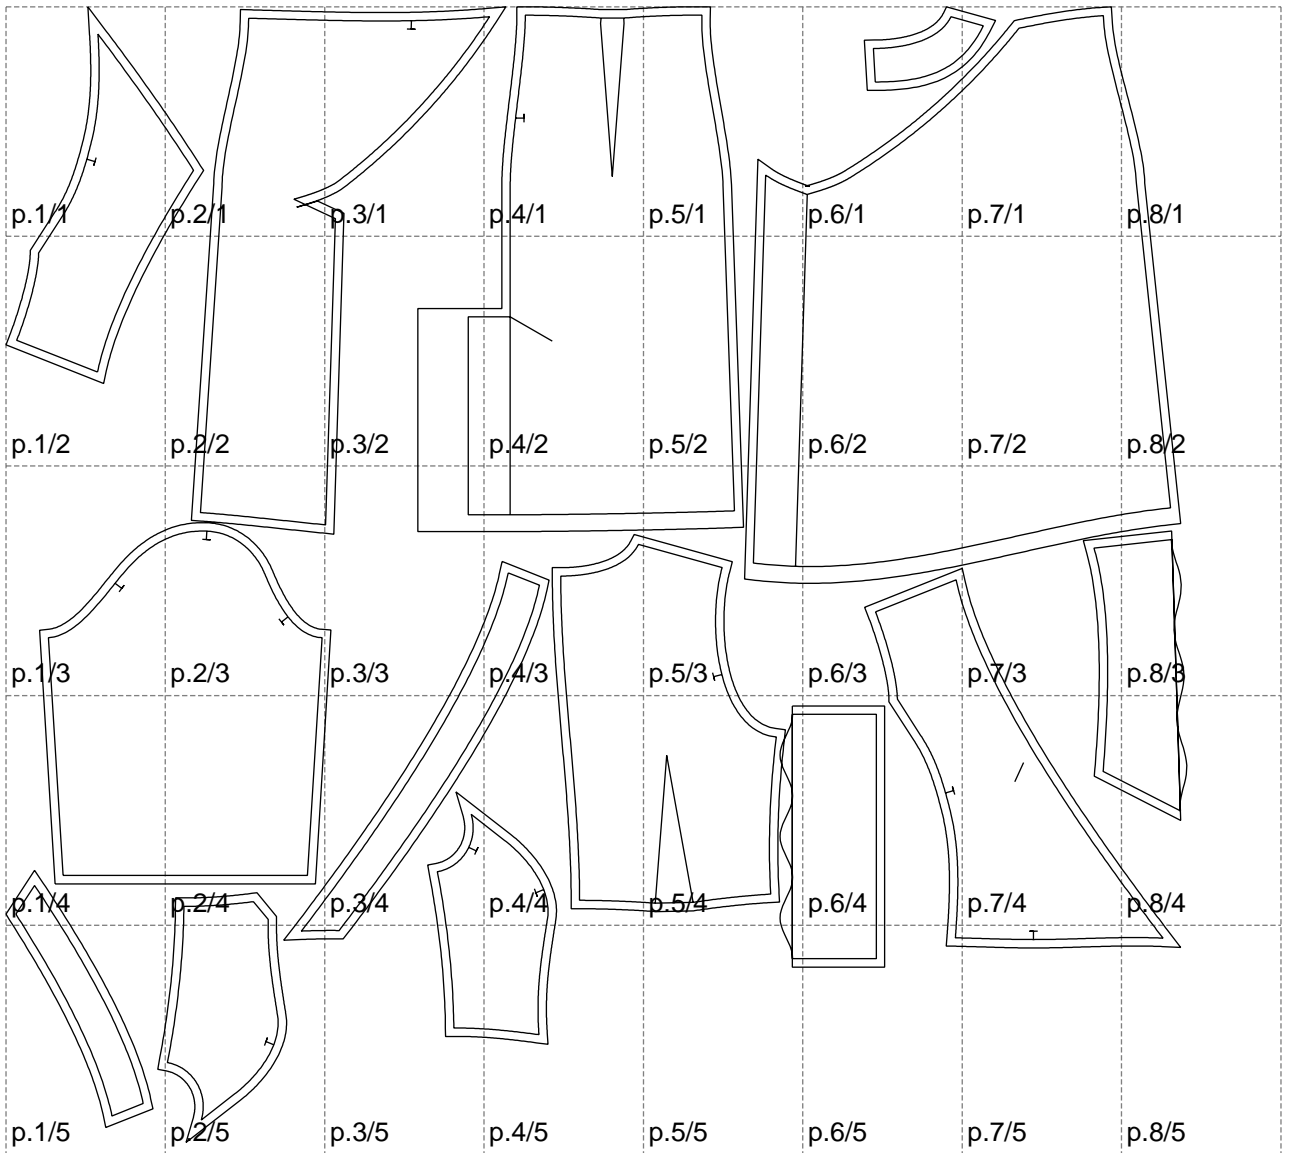

Not for print

Paper size: A4, size:1406.22 x1352.35 mm

# Example

size:1499.00 x1542.26 mm

Maneken =1 ver.0

rz\_1=170

rz\_16=88

rz\_17=75.6

rz\_18=67.6

rz\_19=96

rz\_20=94.6

---

. . . . .  
. . . . .  
. . . . .