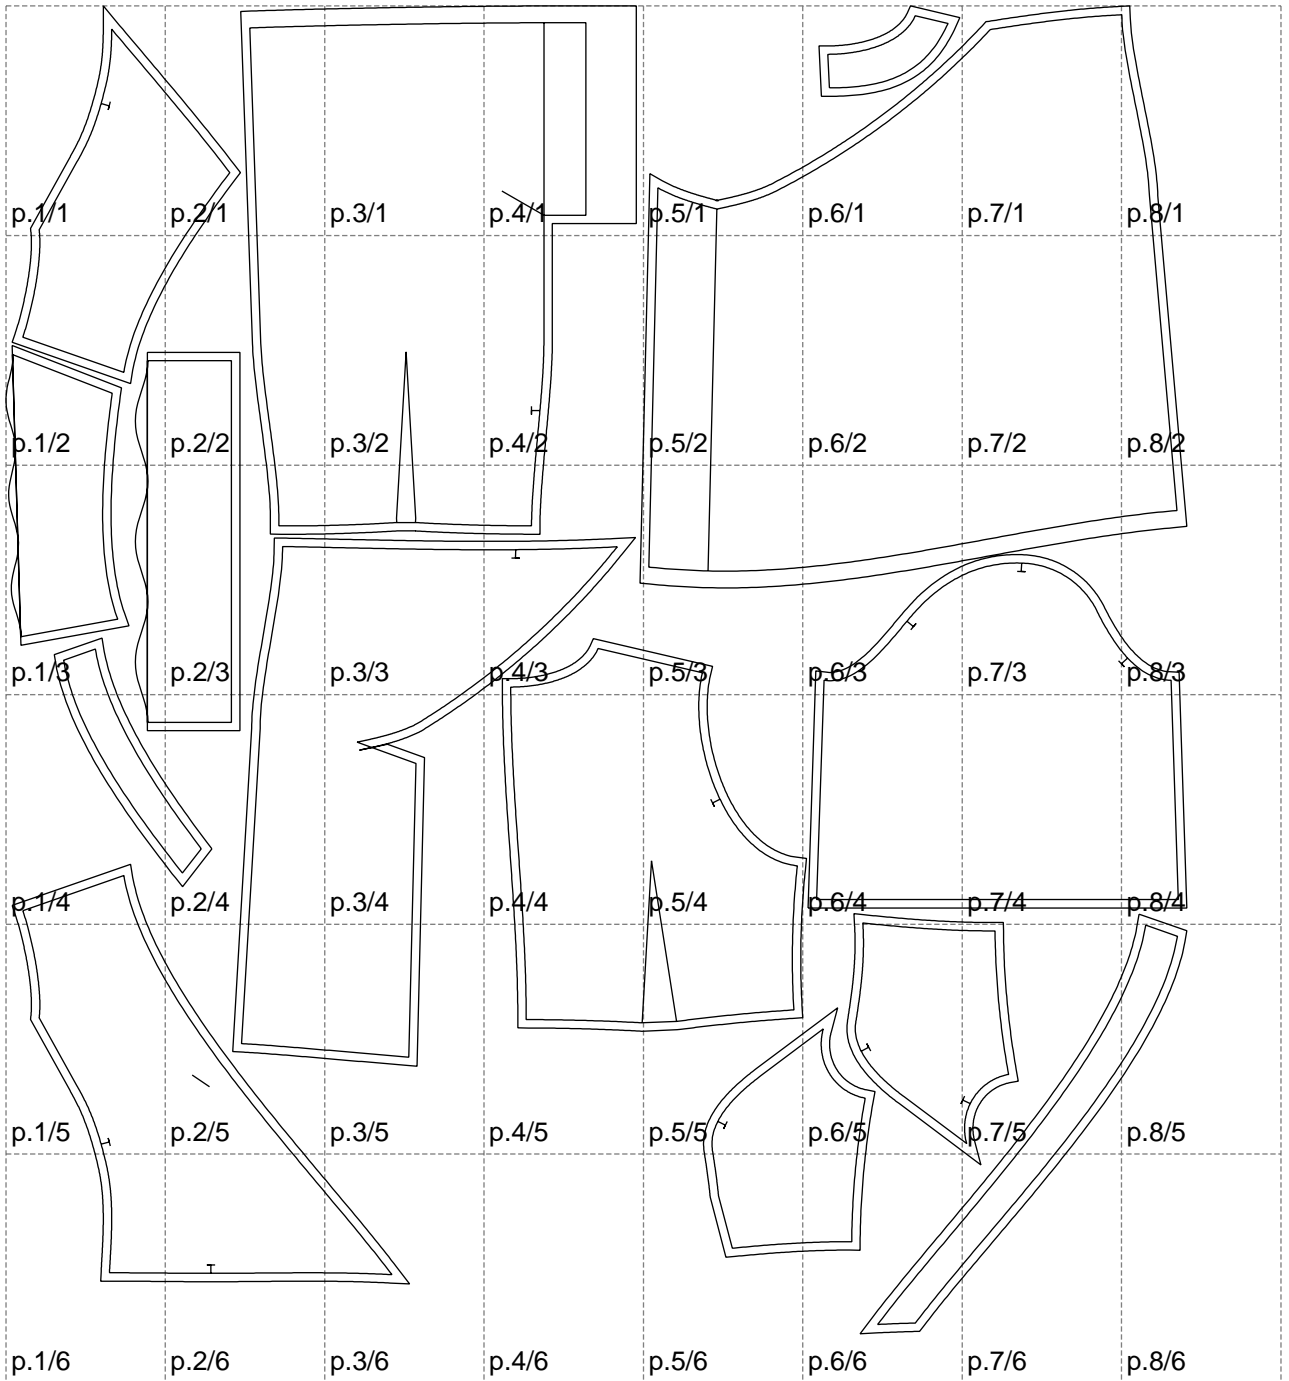

Not for print

Paper size: A4, size:1406.44 x1581.22 mm

# Example

size:1499.00 x1952.59 mm

Maneken =1 ver.0

rz\_1=170

rz\_16=120

rz\_17=104

rz\_18=103.6

rz\_19=128

rz\_20=125.1

---

. . . . .  
. . . . .  
. . . . .